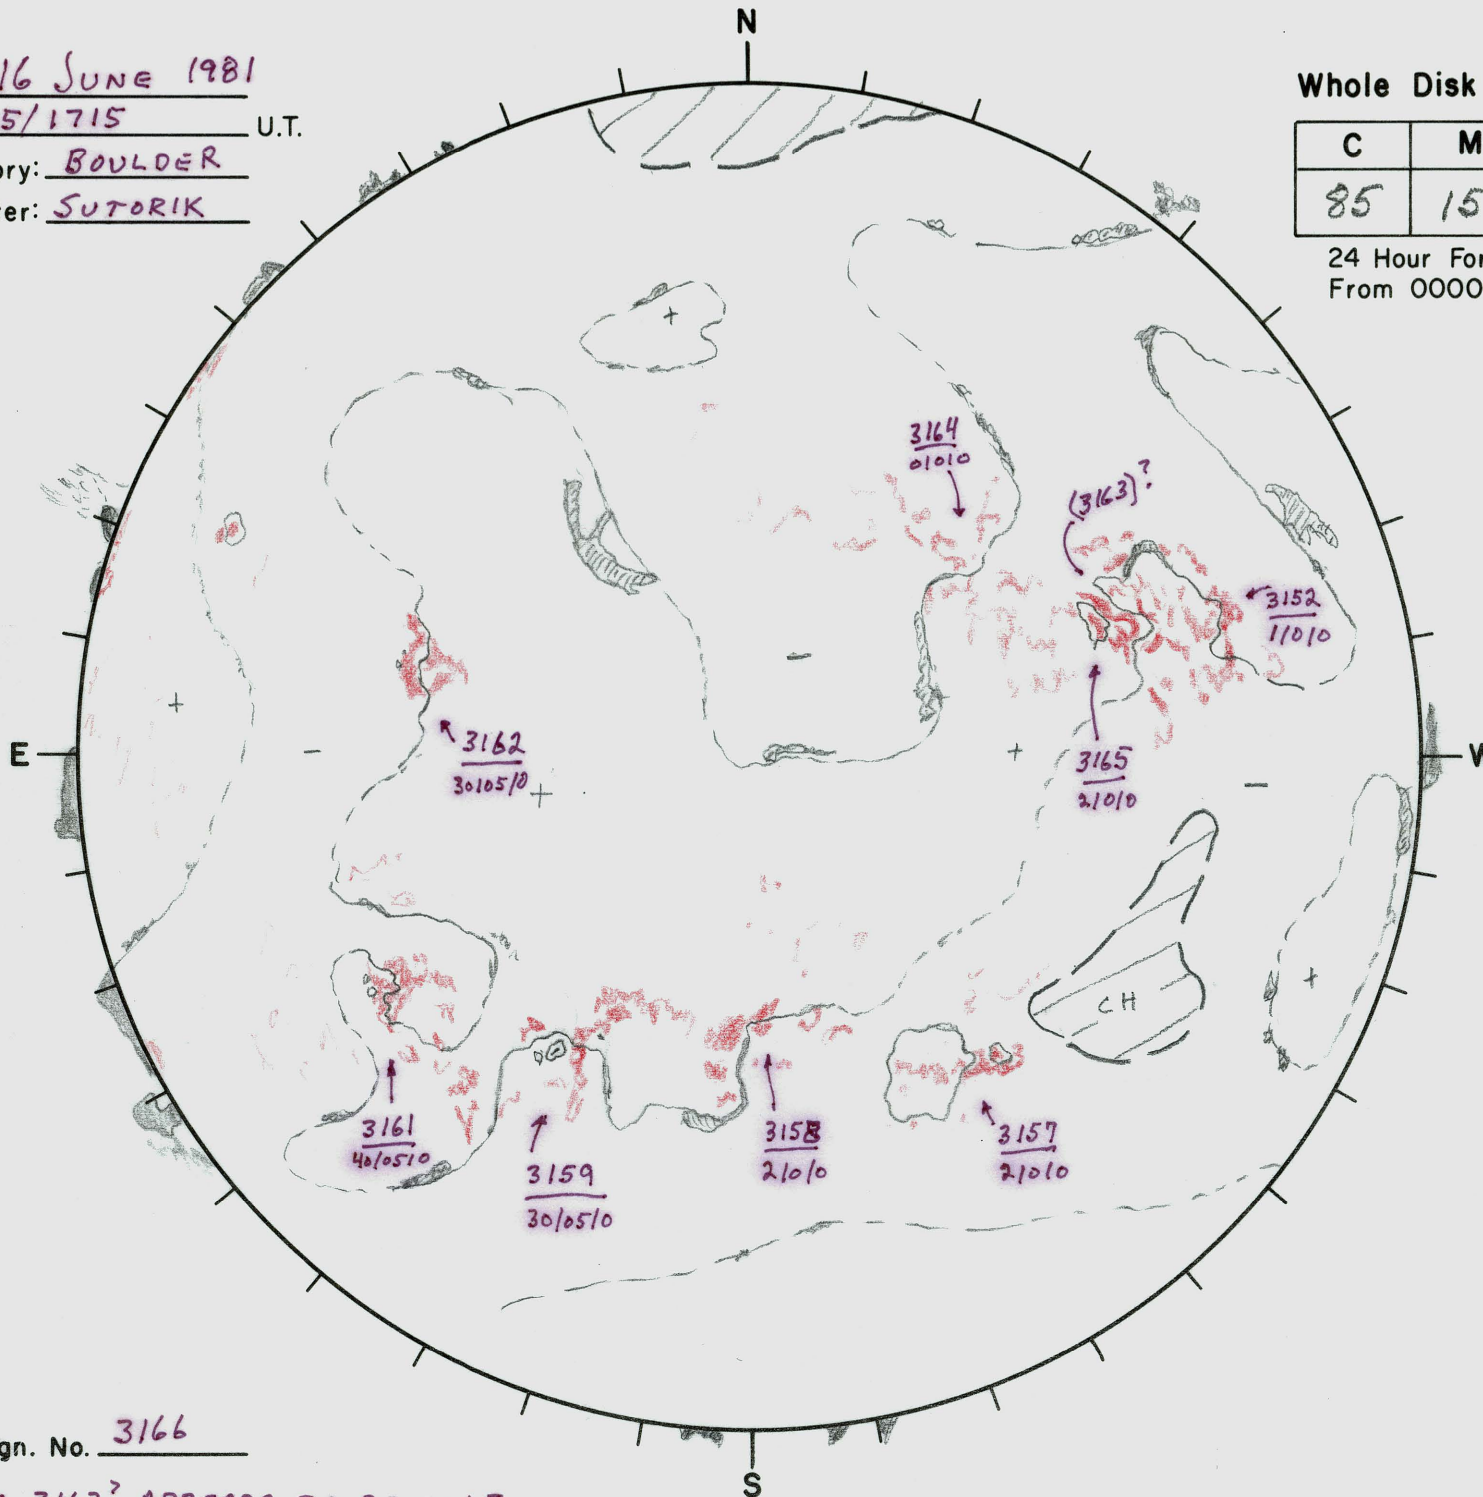

Date: 16 JUNE 1981
 Time: 15/1715 U.T.
 Observatory: BOULDER
 Forecaster: SUTORIK

Whole Disk Forecast

C	M	X
85	15	01

24 Hour Forecast
 From 0000 U.T. to 0000 U.T.

Next Rgn. No. 3166

NOTE: 3163? APPEARS TO BE 3165

L_t 128°
 B_t +1°