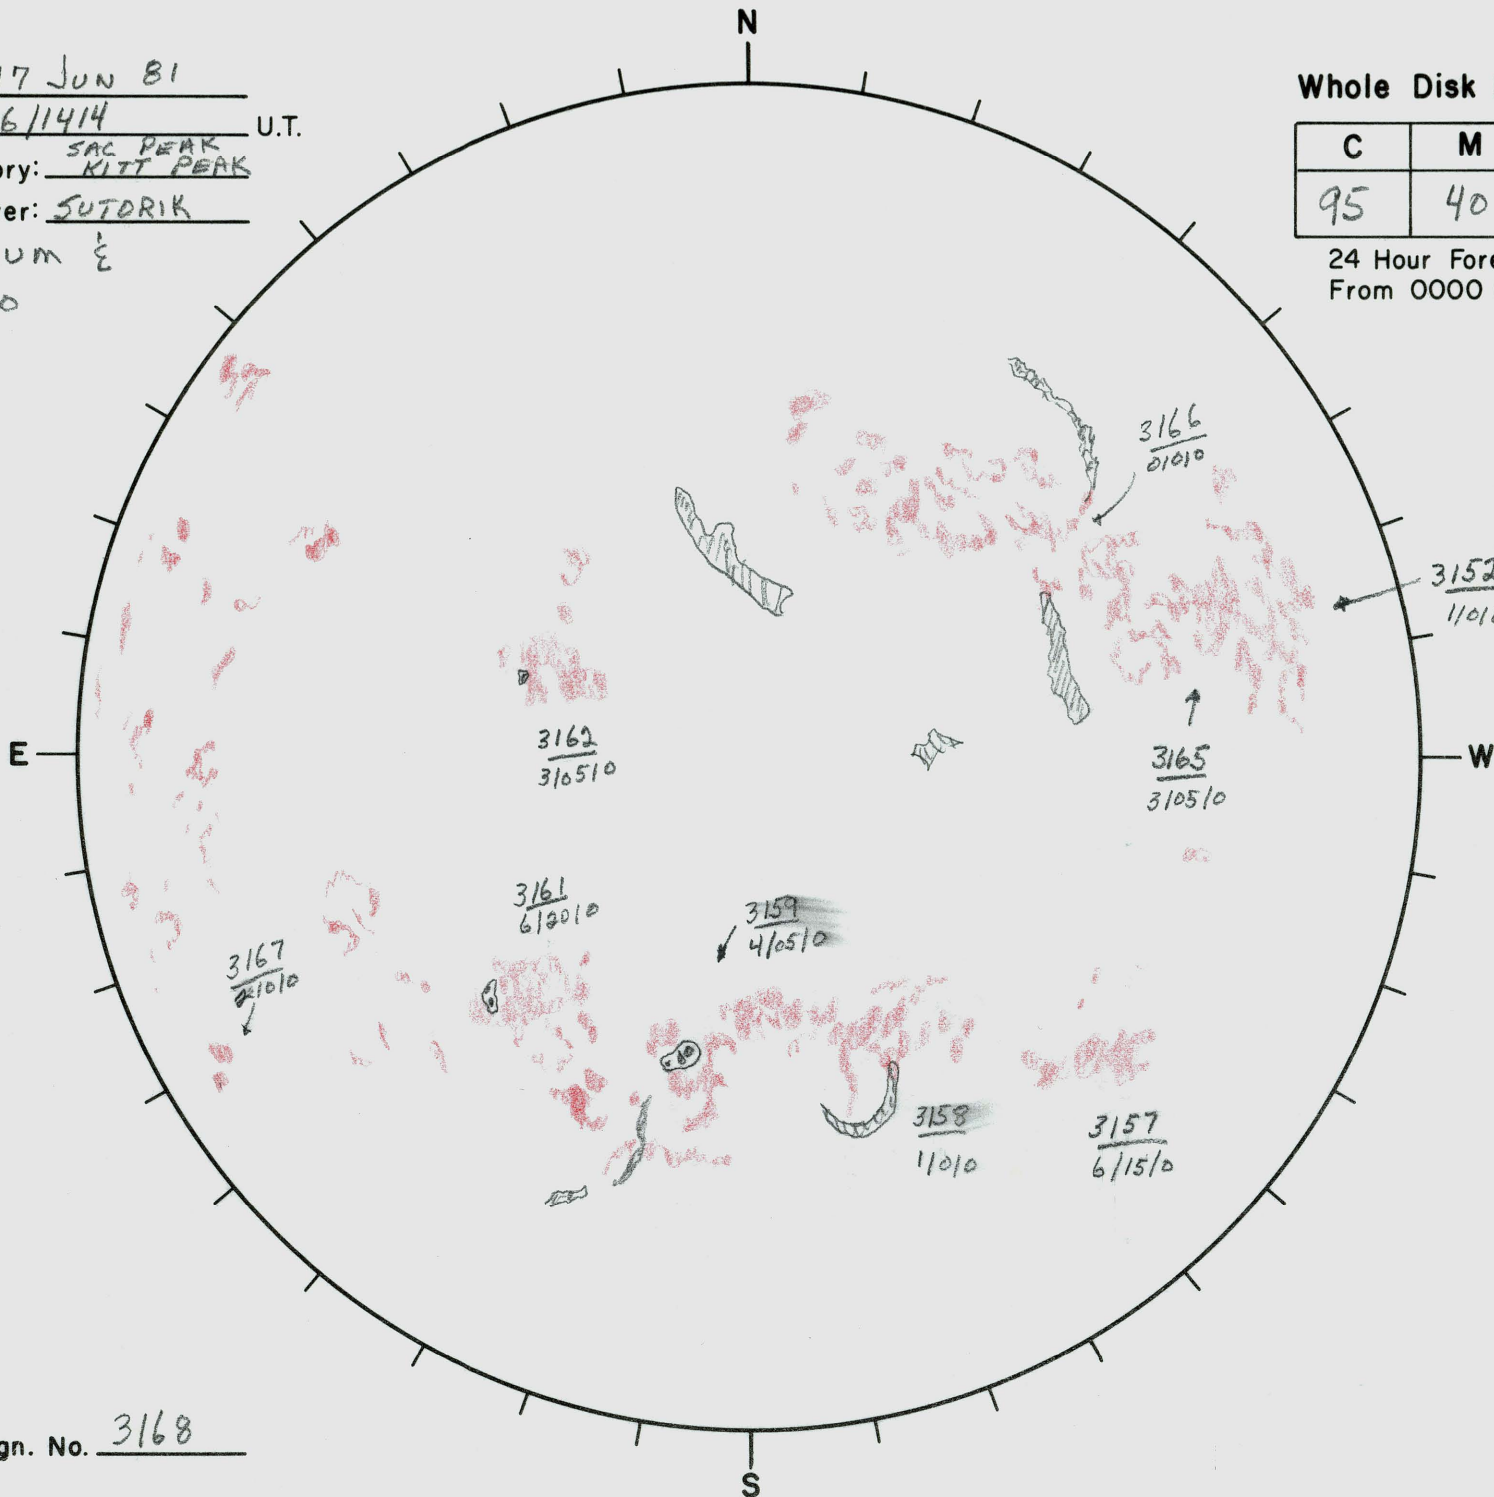

Date: 17 JUN 81  
 Time: 16/1414 U.T.  
 Observatory: SAC PEAK  
KITT PEAK  
 Forecaster: SUTORIK  
 CALCIUM  $\Sigma$   
 10830

Whole Disk Forecast

C	M	X
95	40	01

24 Hour Forecast  
 From 0000 U.T. to 0000 U.T.

Next Rgn. No. 3168

L<sub>t</sub> 116°  
 B<sub>t</sub> +1°