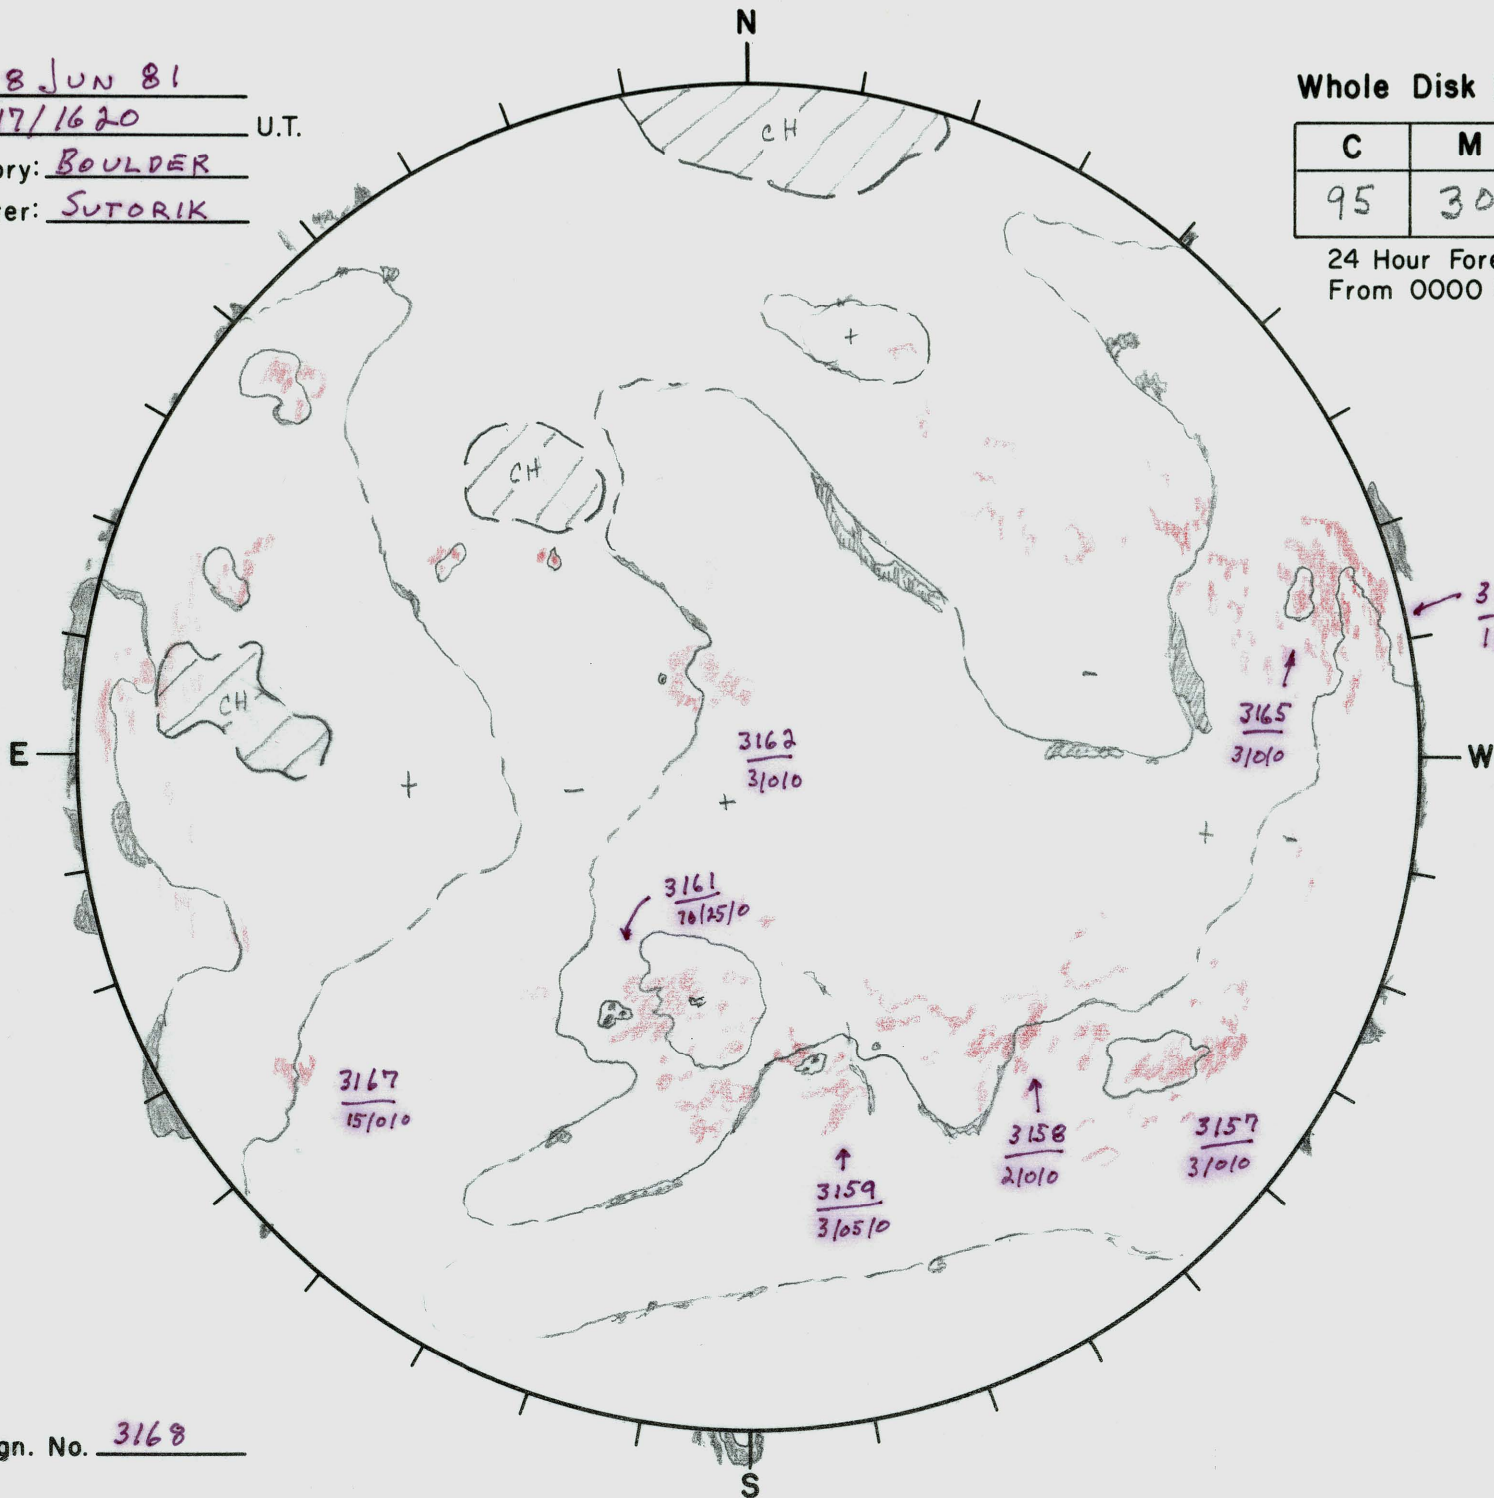

Date: 18 JUN 81
 Time: 17/1620 U.T.
 Observatory: BOULDER
 Forecaster: SUTORIK

Whole Disk Forecast

C	M	X
95	30	01

24 Hour Forecast
 From 0000 U.T. to 0000 U.T.

Next Rgn. No. 3168

L_↑ 102°
 B_↑ +1°