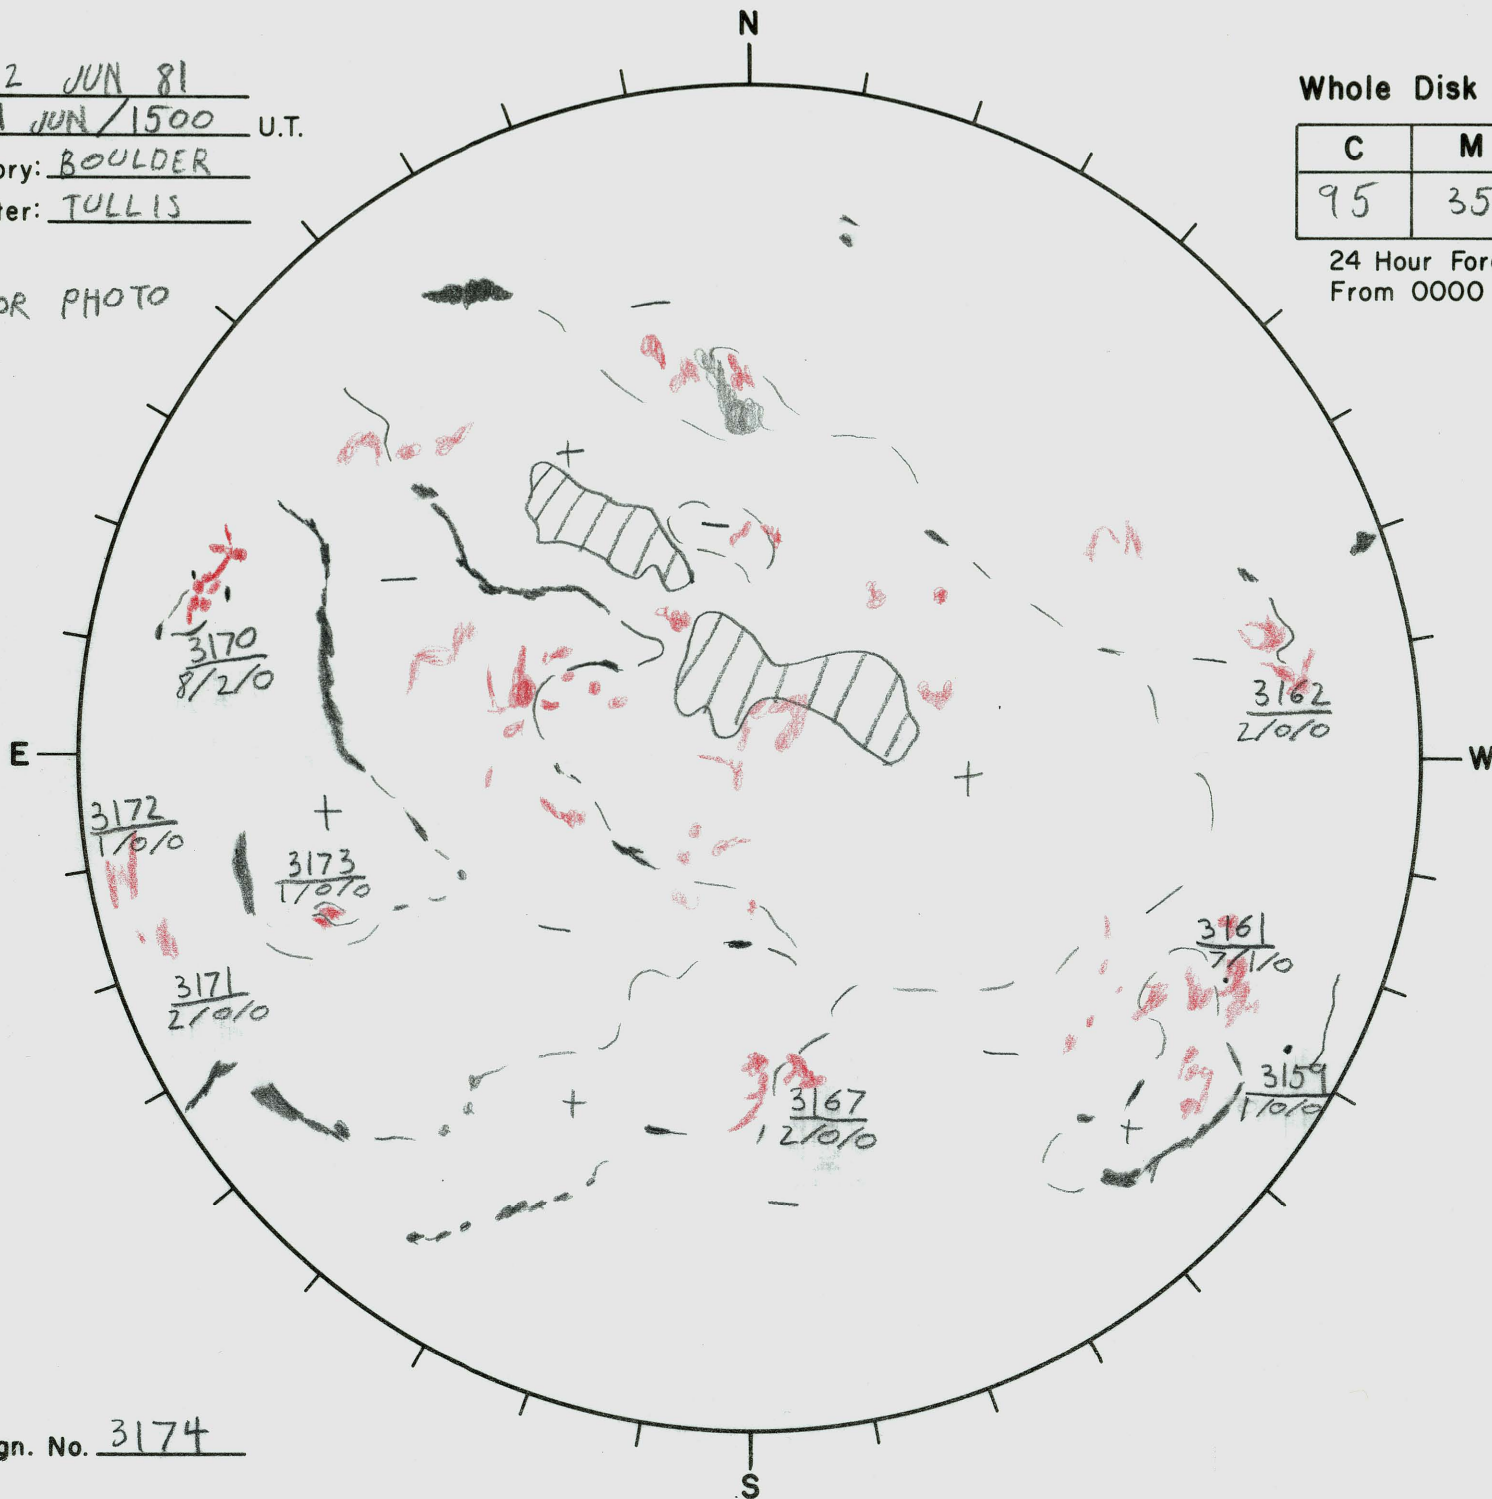

Date: 22 JUN 81  
 Time: 21 JUN / 1500 U.T.  
 Observatory: BOULDER  
 Forecaster: TULLIS

Whole Disk Forecast

C	M	X
95	35	05

24 Hour Forecast  
 From 0000 U.T. to 0000 U.T.

VERY POOR PHOTO

Next Rgn. No. 3174

L† 49.8  
 B† +1.82