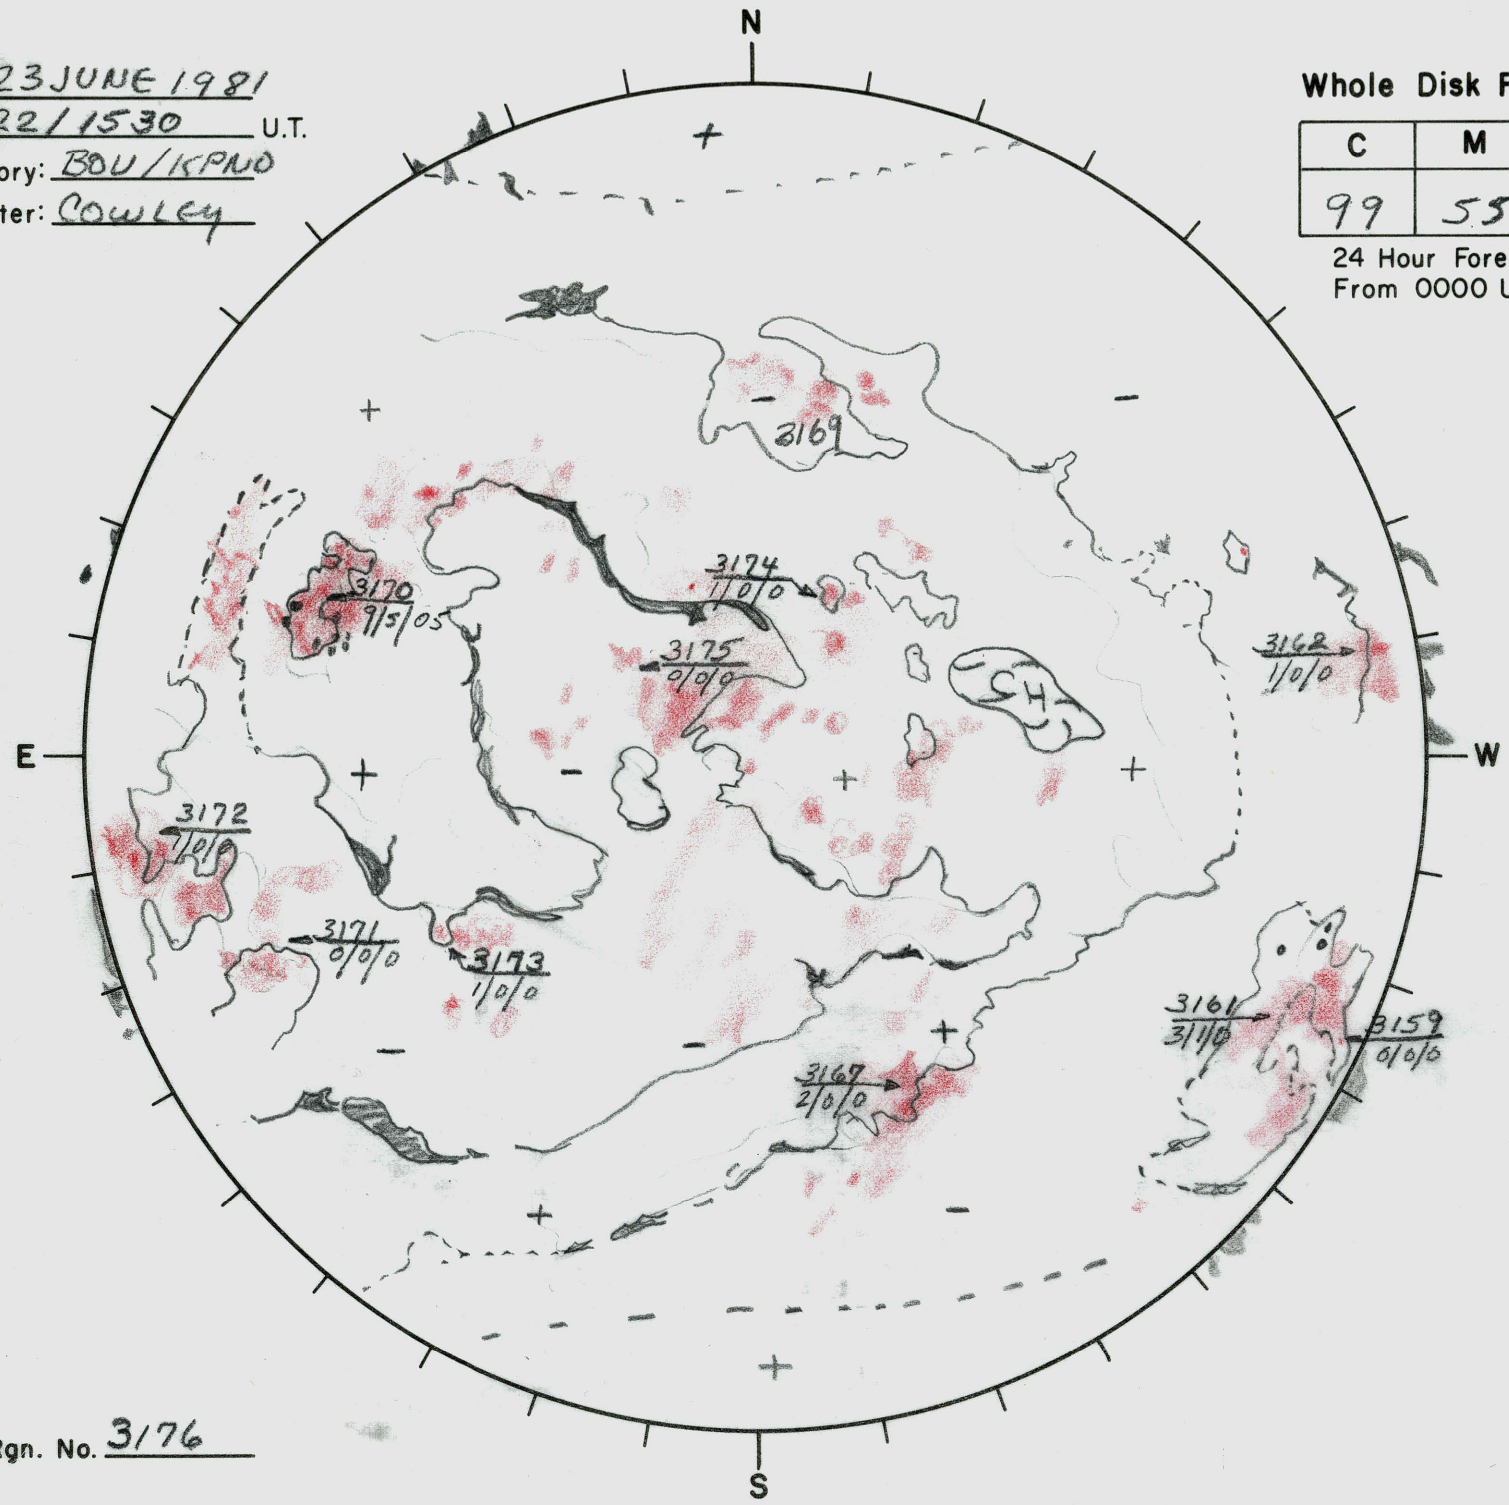

Date: 23 JUNE 1981
 Time: 22/1530 U.T.
 Observatory: BDU/KPND
 Forecaster: COWLEY

Whole Disk Forecast

C	M	X
99	55	05

24 Hour Forecast
 From 0000 U.T. to 0000 U.T.

Next Rgn. No. 3176

L_f 36.6
 B_f +1.95