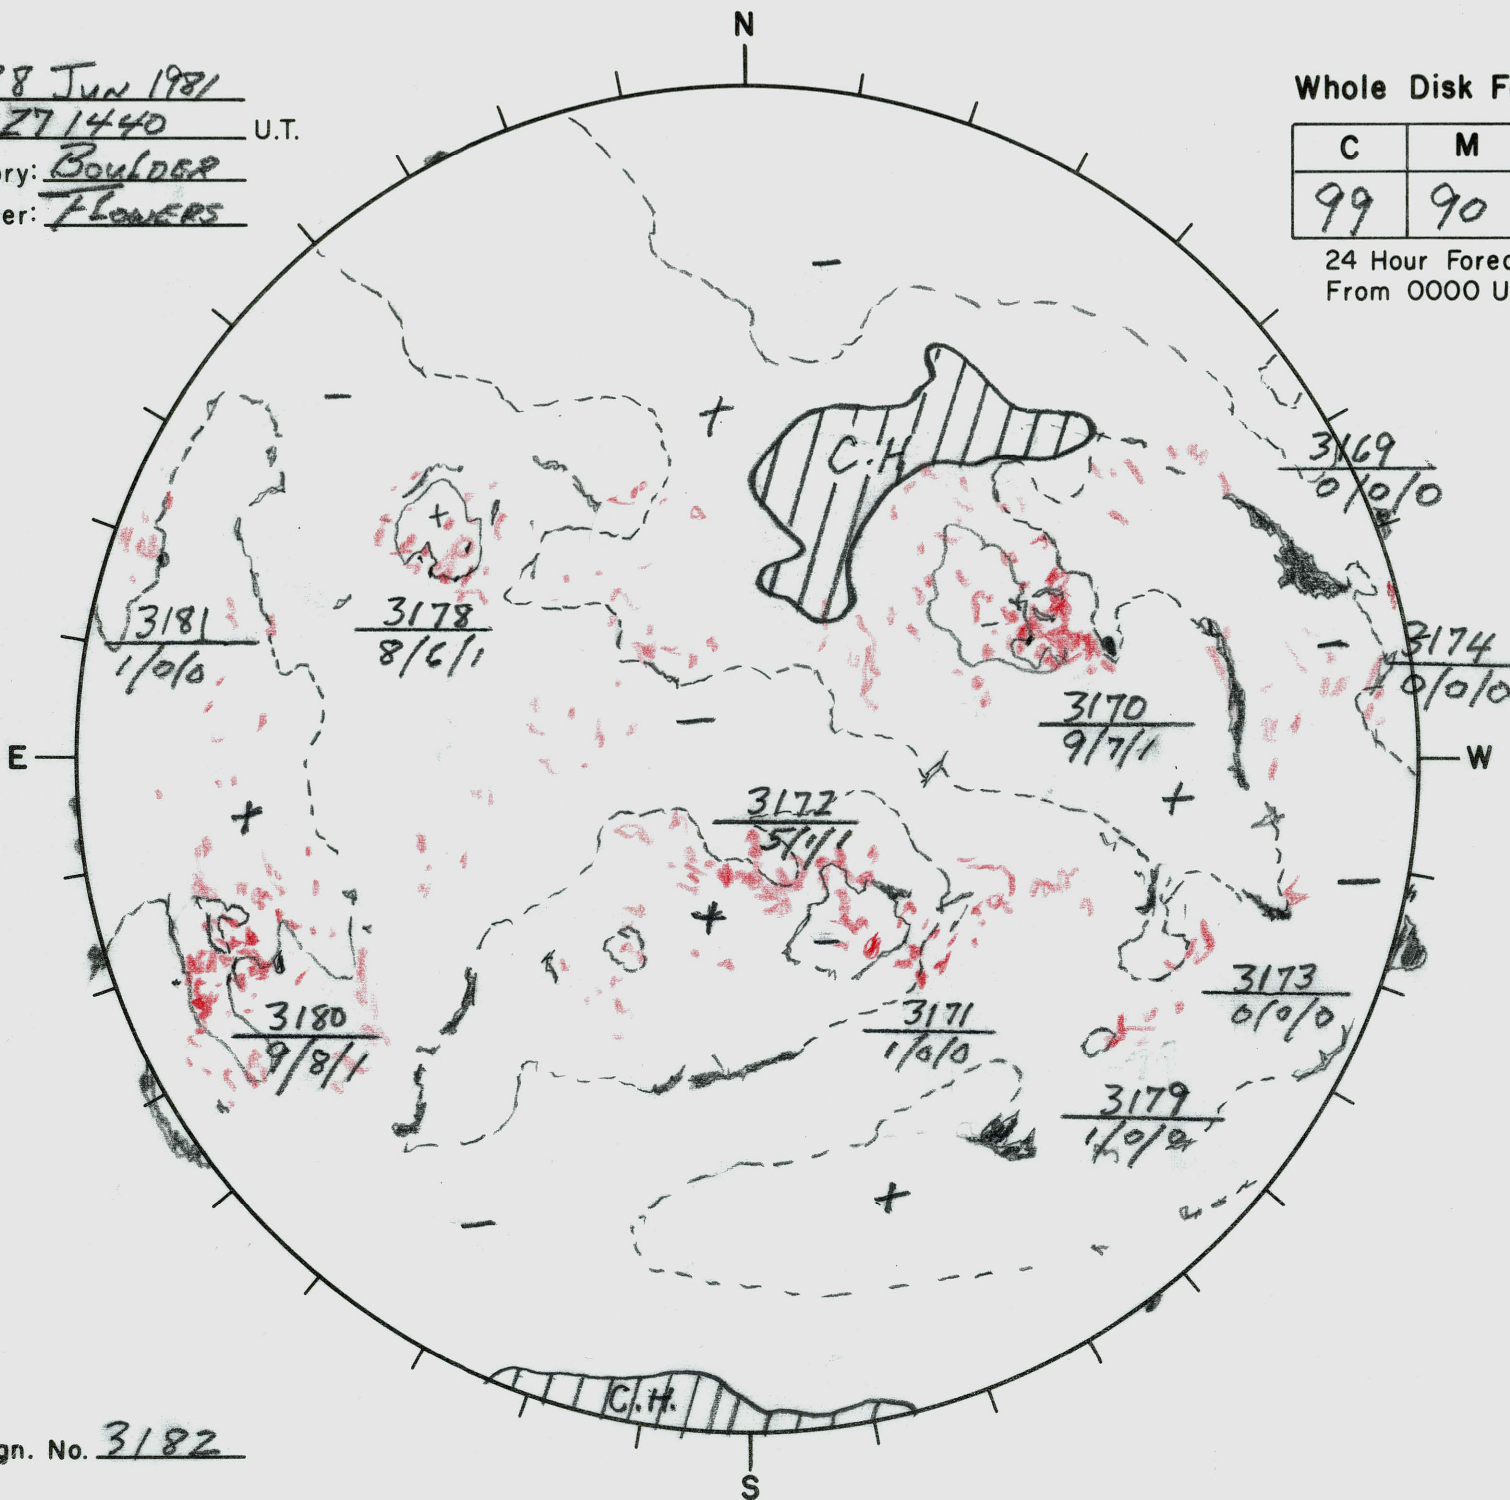

Date: 28 Jun 1981
 Time: 271440 U.T.
 Observatory: BOULDER
 Forecaster: FLOWERS

Whole Disk Forecast

C	M	X
99	90	15

24 Hour Forecast
 From 0000 U.T. to 0000 U.T.

Next Rgn. No. 3182

L₊ 330
 B₊ +2.5