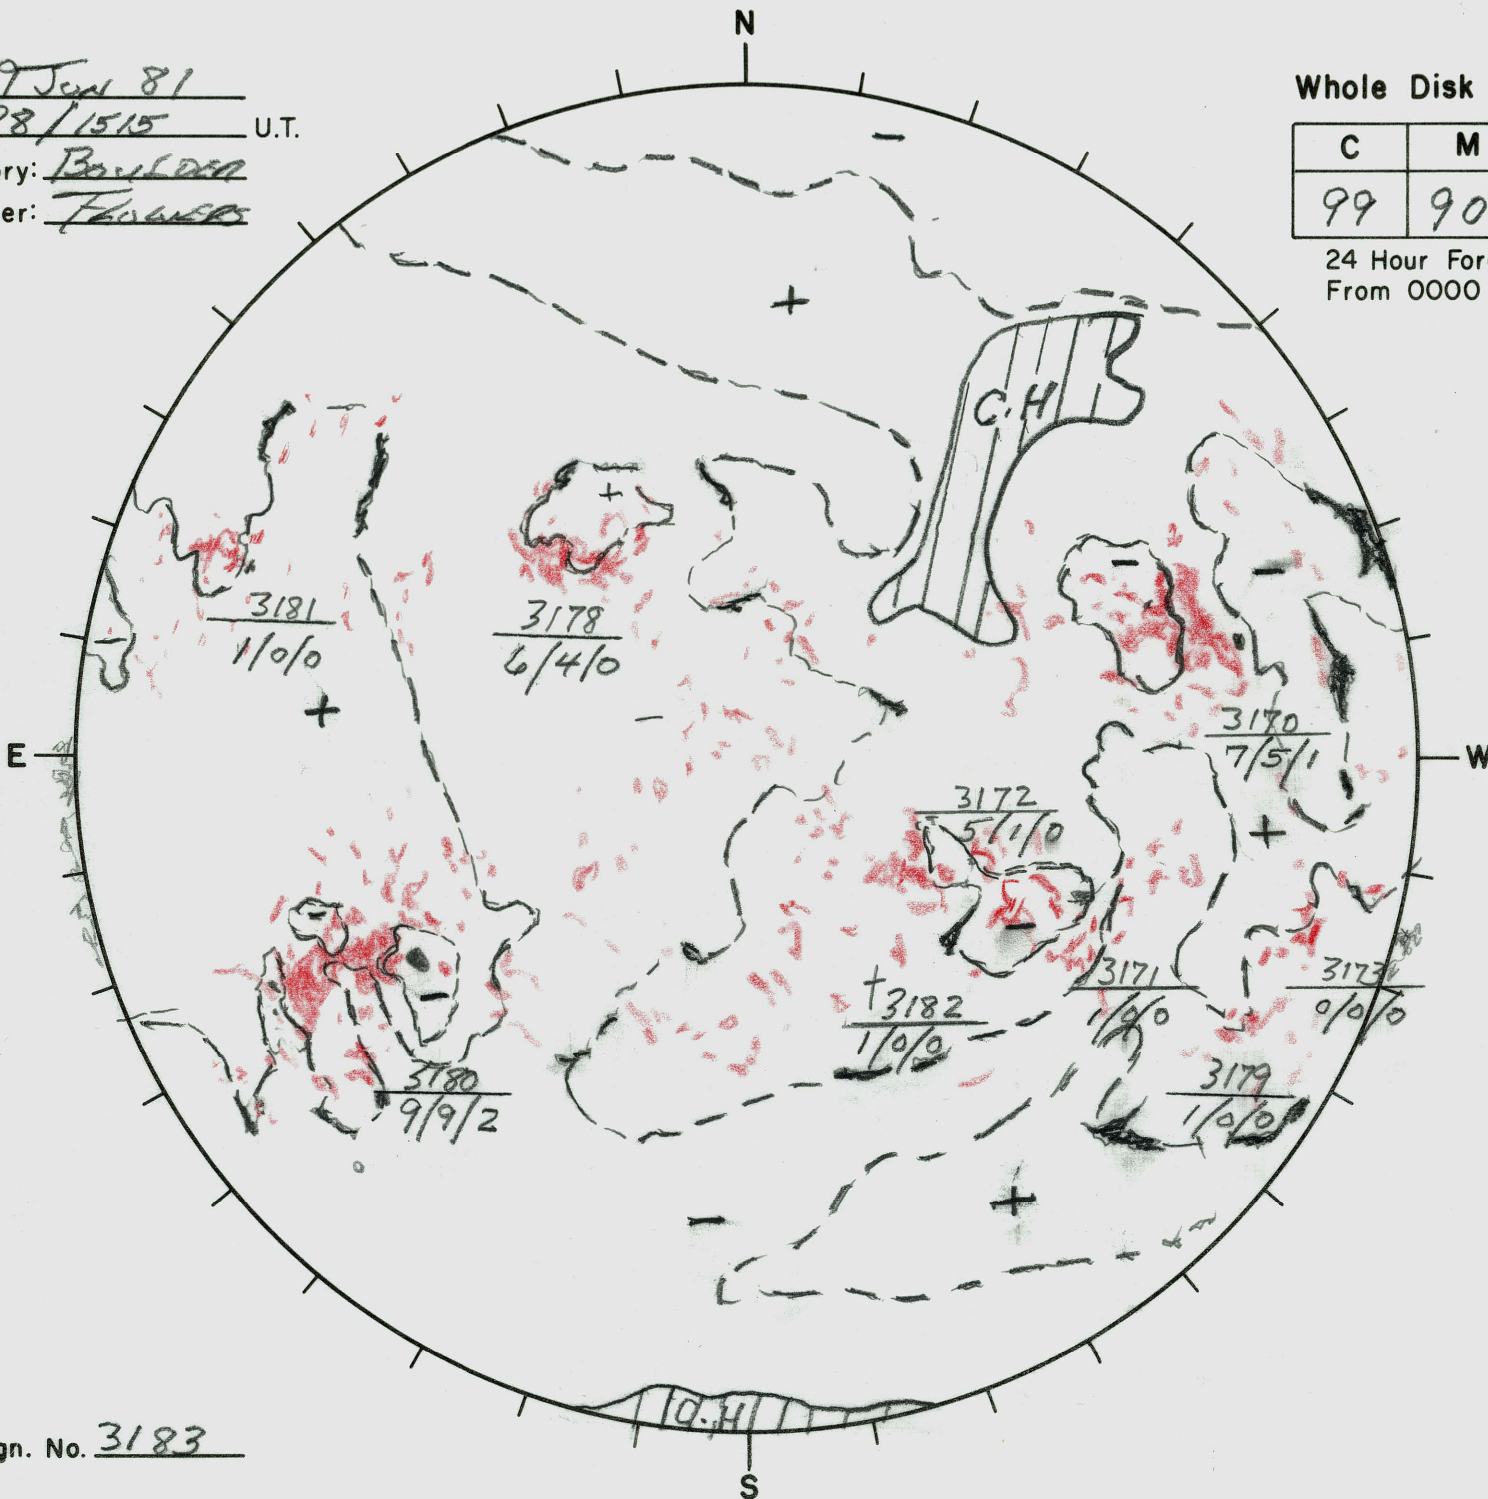

Date: 29 Jun 81
 Time: 28/1515 U.T.
 Observatory: Boulder
 Forecaster: Flowers

Whole Disk Forecast

C	M	X
99	90	20

24 Hour Forecast
 From 0000 U.T. to 0000 U.T.

Next Rgn. No. 3183

L₁ 317
 B₁ +2.6