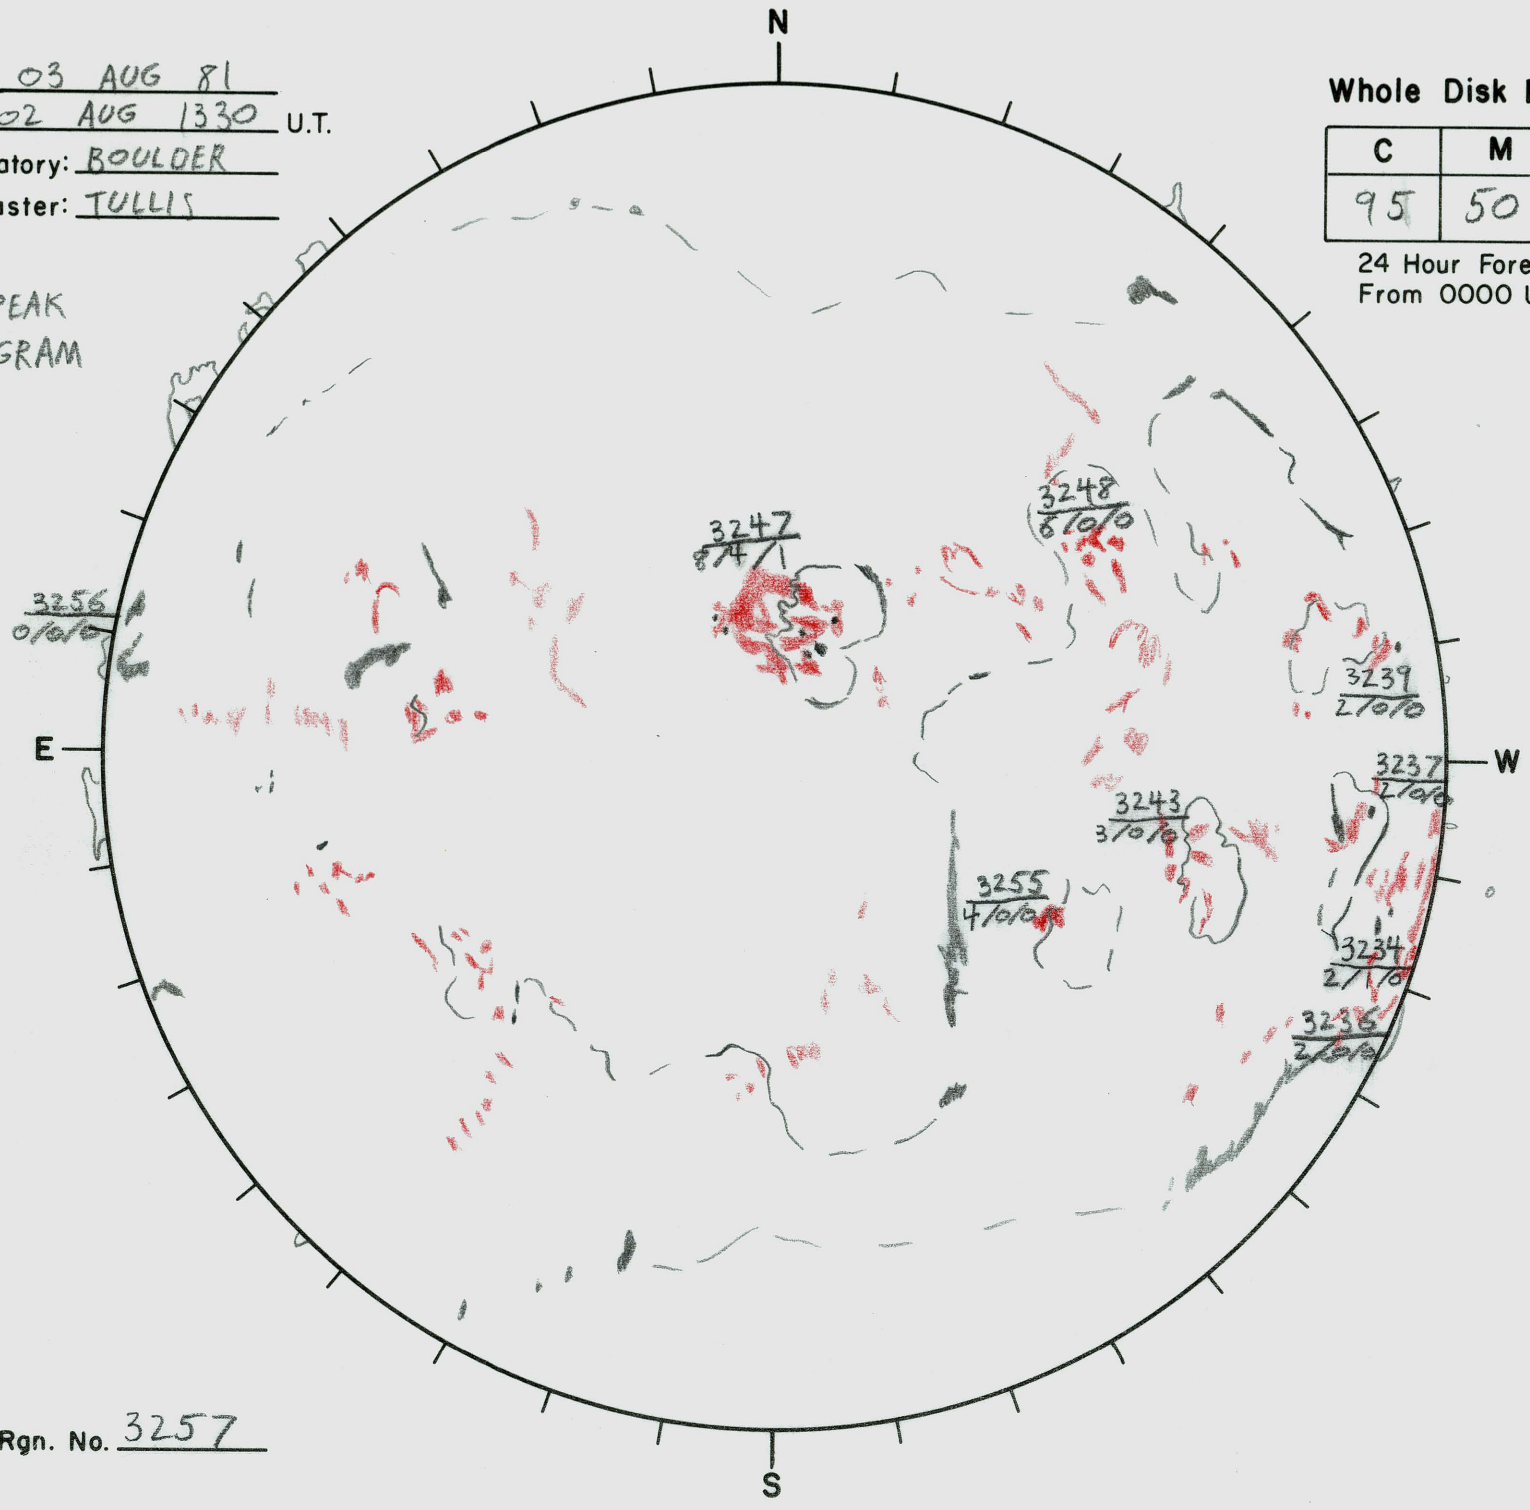

Date: 03 AUG 81  
 Time: 02 AUG 1330 U.T.  
 Observatory: BOULDER  
 Forecaster: TULLIS

Whole Disk Forecast

C	M	X	P
95	50	10	10

24 Hour Forecast  
 From 0000 U.T. to 0000 U.T.

NO KITT PEAK  
 MAGNETOGRAM

Next Rgn. No. 3257

L† 215  
 B† +5.9