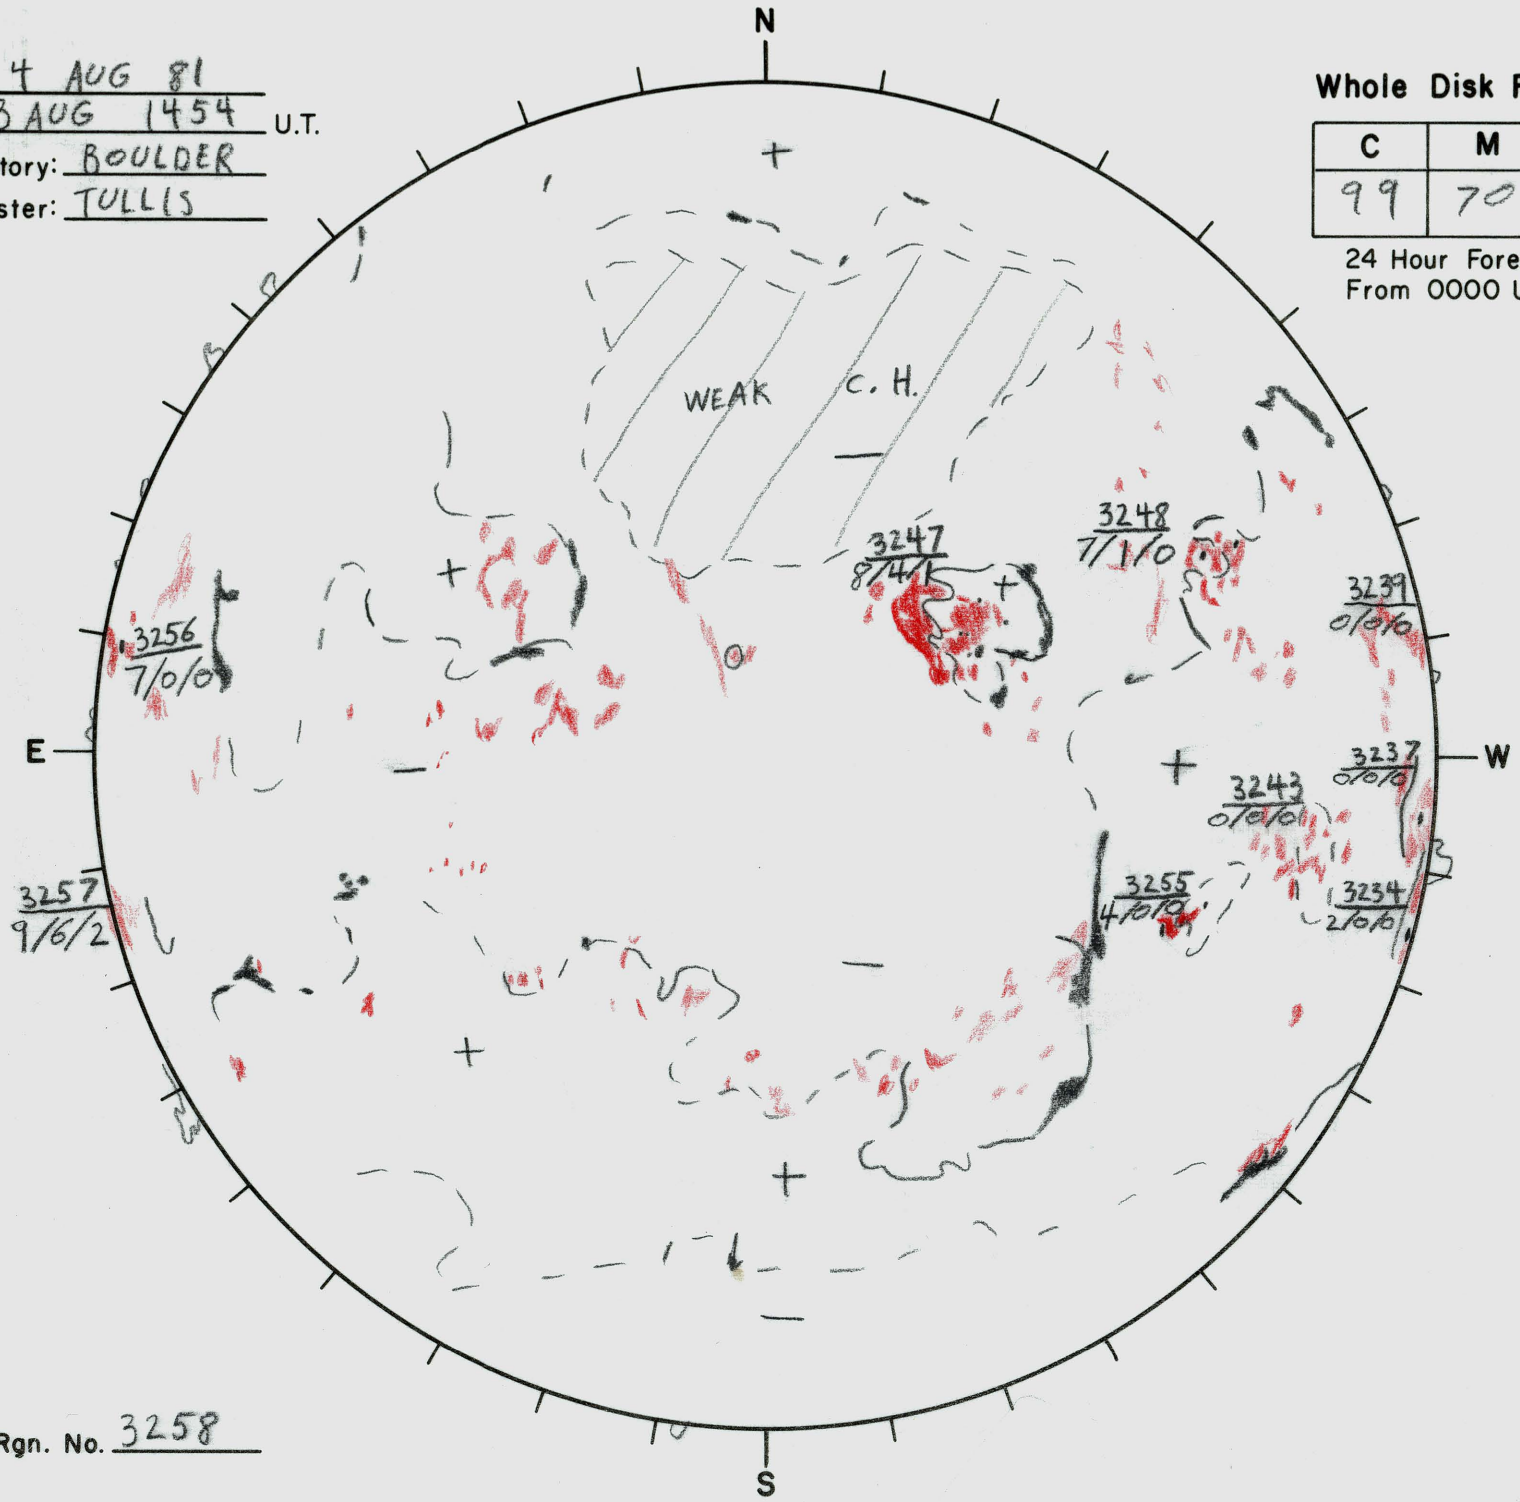

Date: 4 AUG 81
 Time: 3 AUG 1454 U.T.
 Observatory: BOULDER
 Forecaster: TULLIS

Whole Disk Forecast

C	M	X	P
99	70	25	05

24 Hour Forecast
 From 0000 U.T. to 0000 U.T.

Next Rgn. No. 3258

L₊ 201
 B₊ +6.0