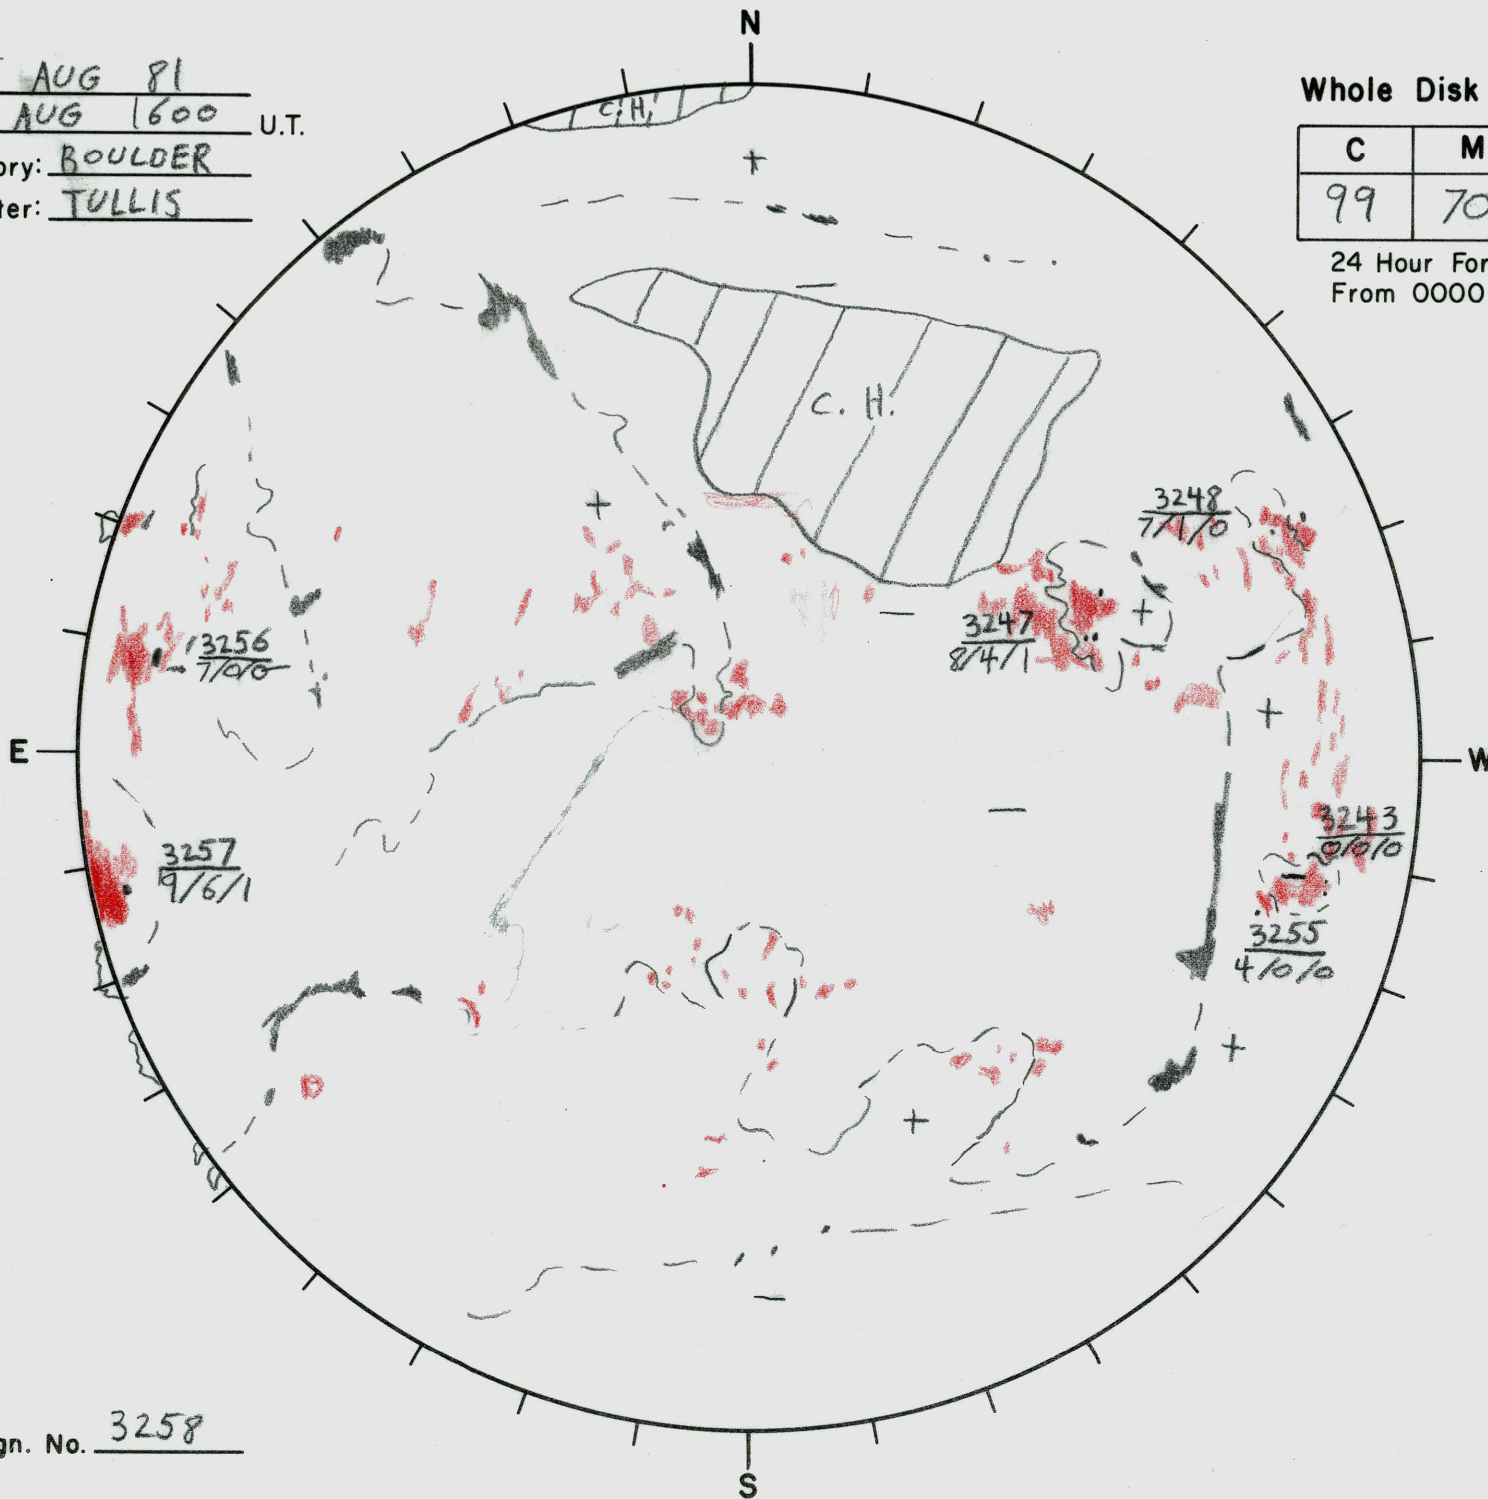

Date: 5 AUG 81
 Time: 4 AUG 1600 U.T.
 Observatory: BOULDER
 Forecaster: TULLIS

Whole Disk Forecast

C	M	X	P
99	70	15	5

24 Hour Forecast
 From 0000 U.T. to 0000 U.T.

Next Rgn. No. 3258

L† 187
 B† +6.1