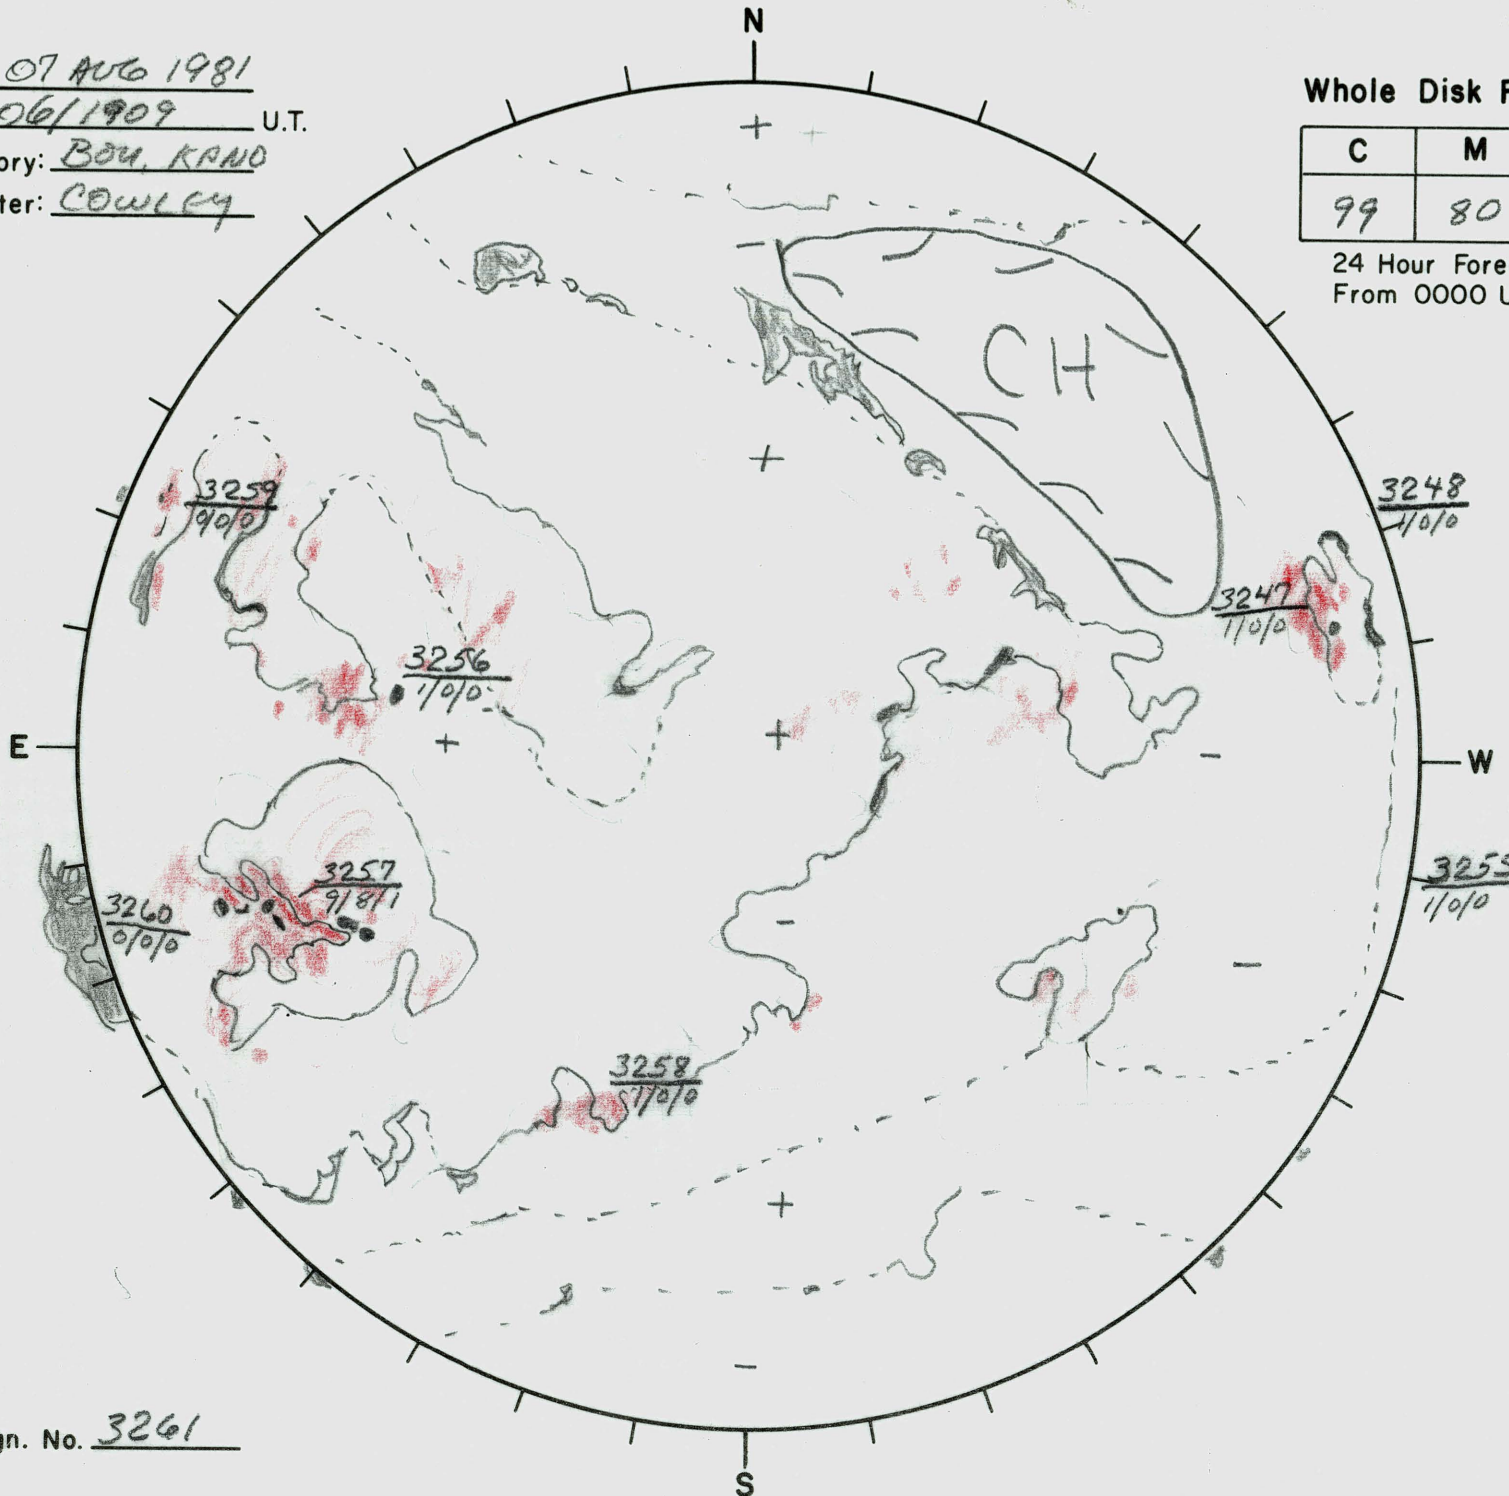

Date: 07 AUG 1981
 Time: 06/1909 U.T.
 Observatory: BOU, KANO
 Forecaster: COWLEY

Whole Disk Forecast

| C | M | X | P |
|----|----|----|---|
| 99 | 80 | 10 | 5 |

24 Hour Forecast
 From 0000 U.T. to 0000 U.T.

Next Rgn. No. 3261

L† 158.8
 B† +6.19