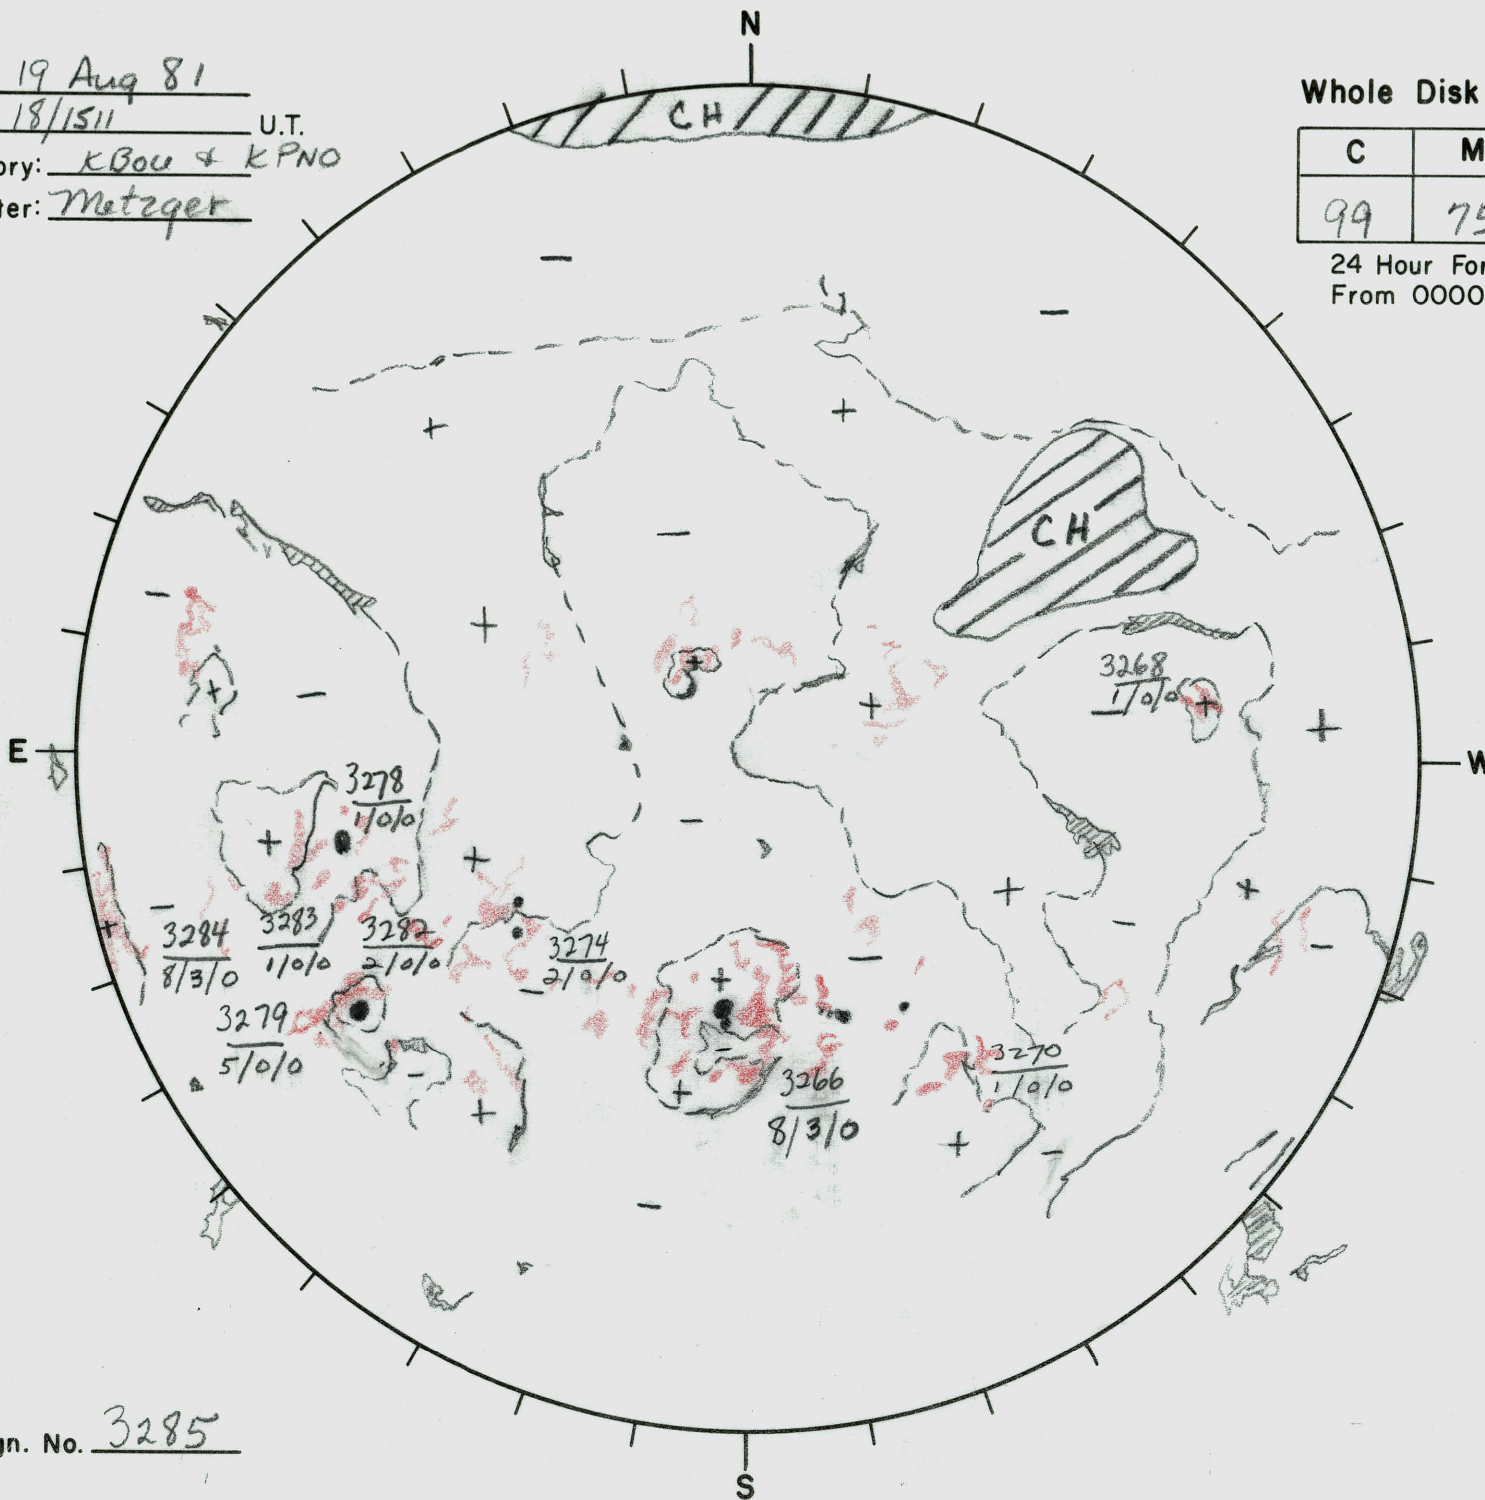

Date: 19 Aug 81
 Time: 18/1511 U.T.
 Observatory: KBOU & KPNO
 Forecaster: Metzger

Whole Disk Forecast

C	M	X	
99	75	05	05

24 Hour Forecast
 From 0000 U.T. to 0000 U.T.

Next Rgn. No. 3285

Lt 2.3
 Bt +6.8