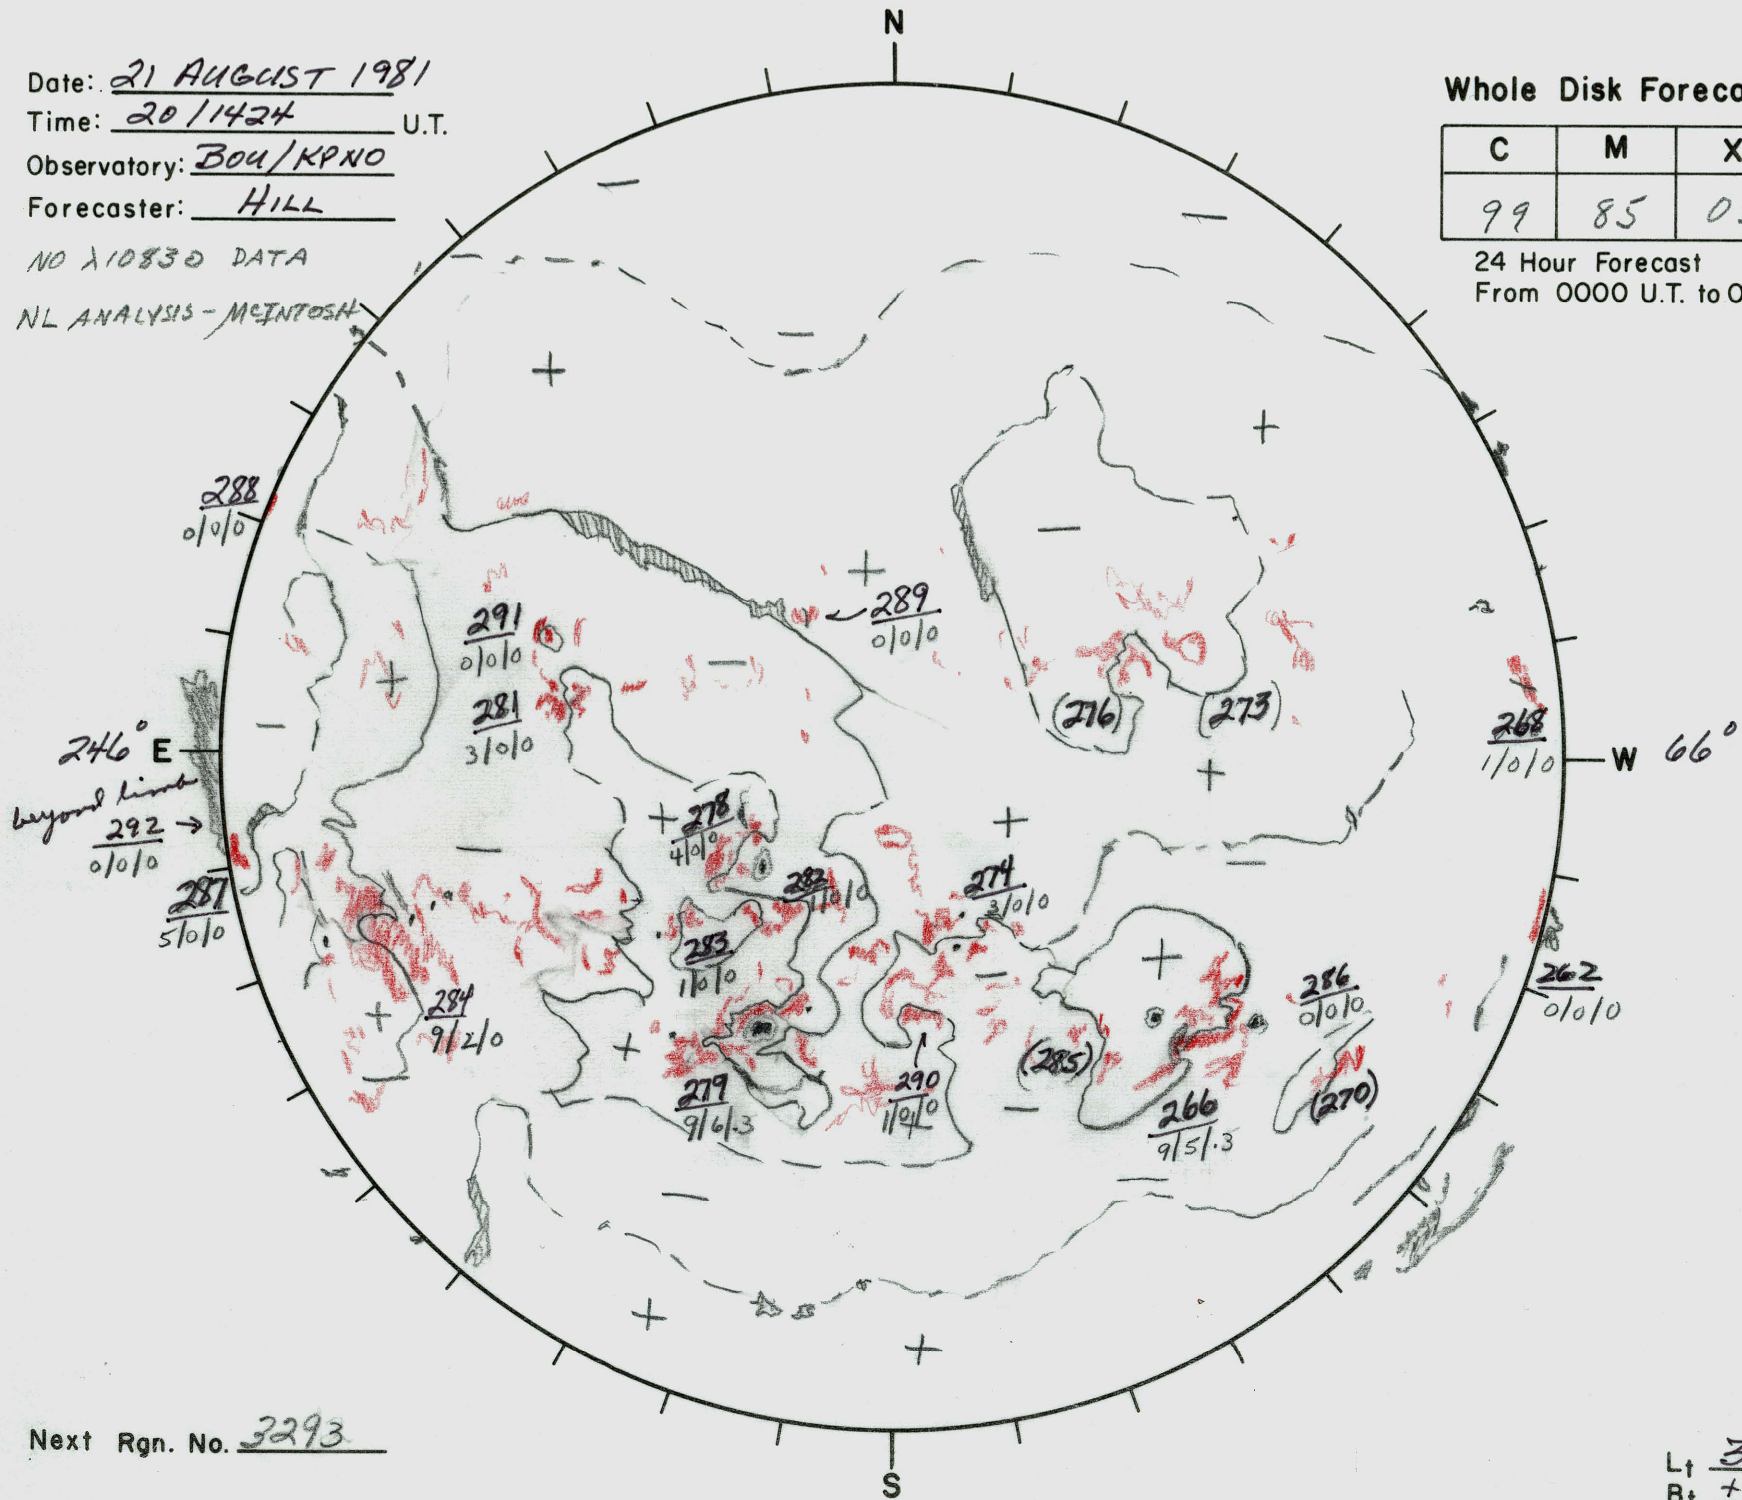

Date: 21 AUGUST 1981
 Time: 20 1424 U.T.
 Observatory: BOU/KPNO
 Forecaster: HILL

NO λ 10830 DATA

NL ANALYSIS - MCINTOSH

Whole Disk Forecast

C	M	X
99	85	05

A
05

24 Hour Forecast
 From 0000 U.T. to 0000 U.T.

Next Rgn. No. 3293

L_t 336.3
 B_t +6.89