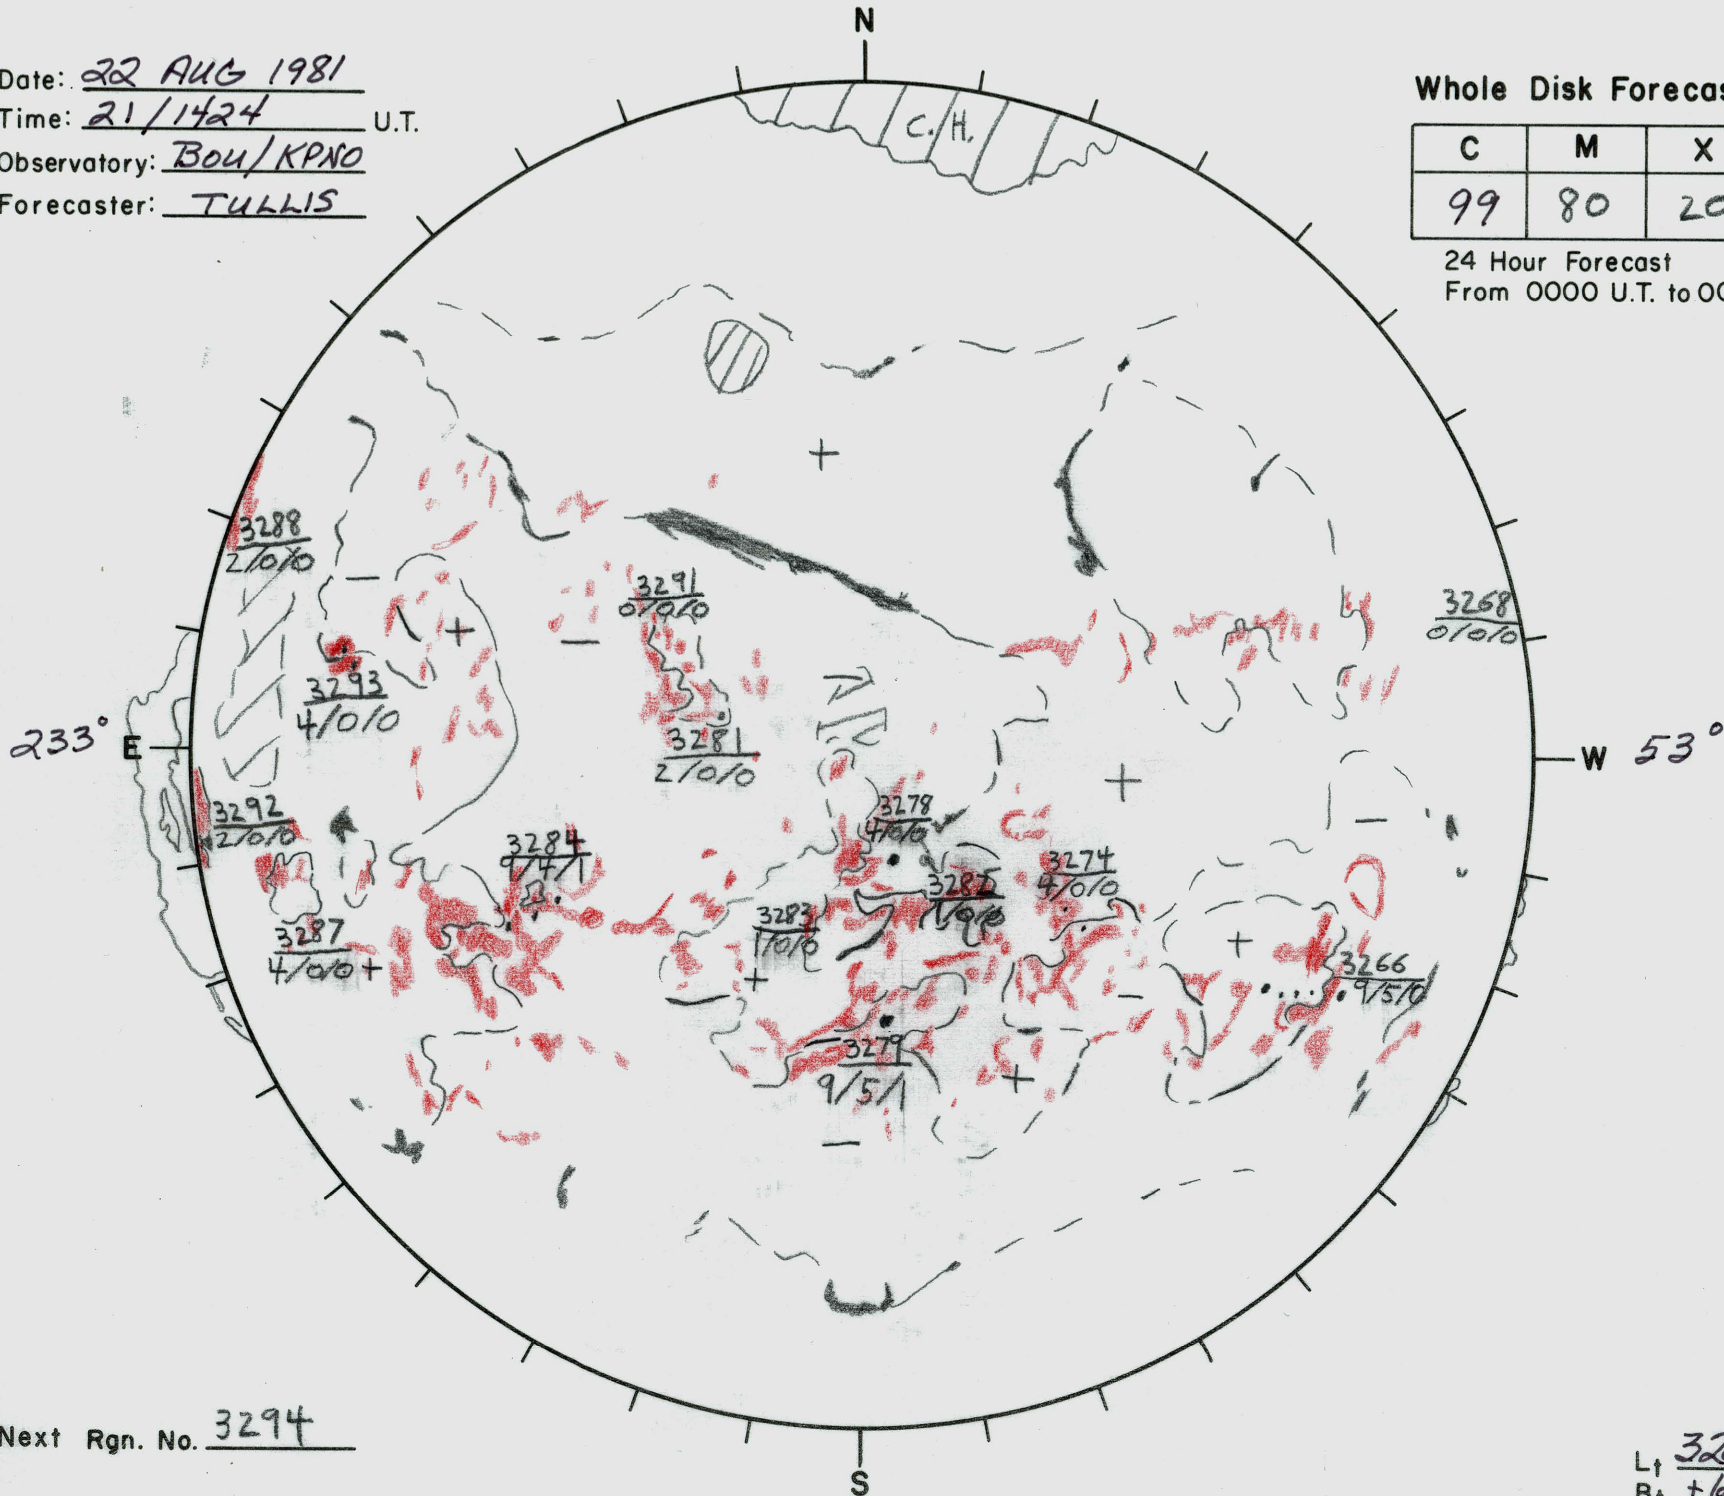

Date: 22 AUG 1981
 Time: 21/1424 U.T.
 Observatory: BOU/KPNO
 Forecaster: TULLIS

Whole Disk Forecast

C	M	X	P
99	80	20	10

24 Hour Forecast
 From 0000 U.T. to 0000 U.T.

Next Rgn. No. 3294

L_t 323.1
 B_t +6.93