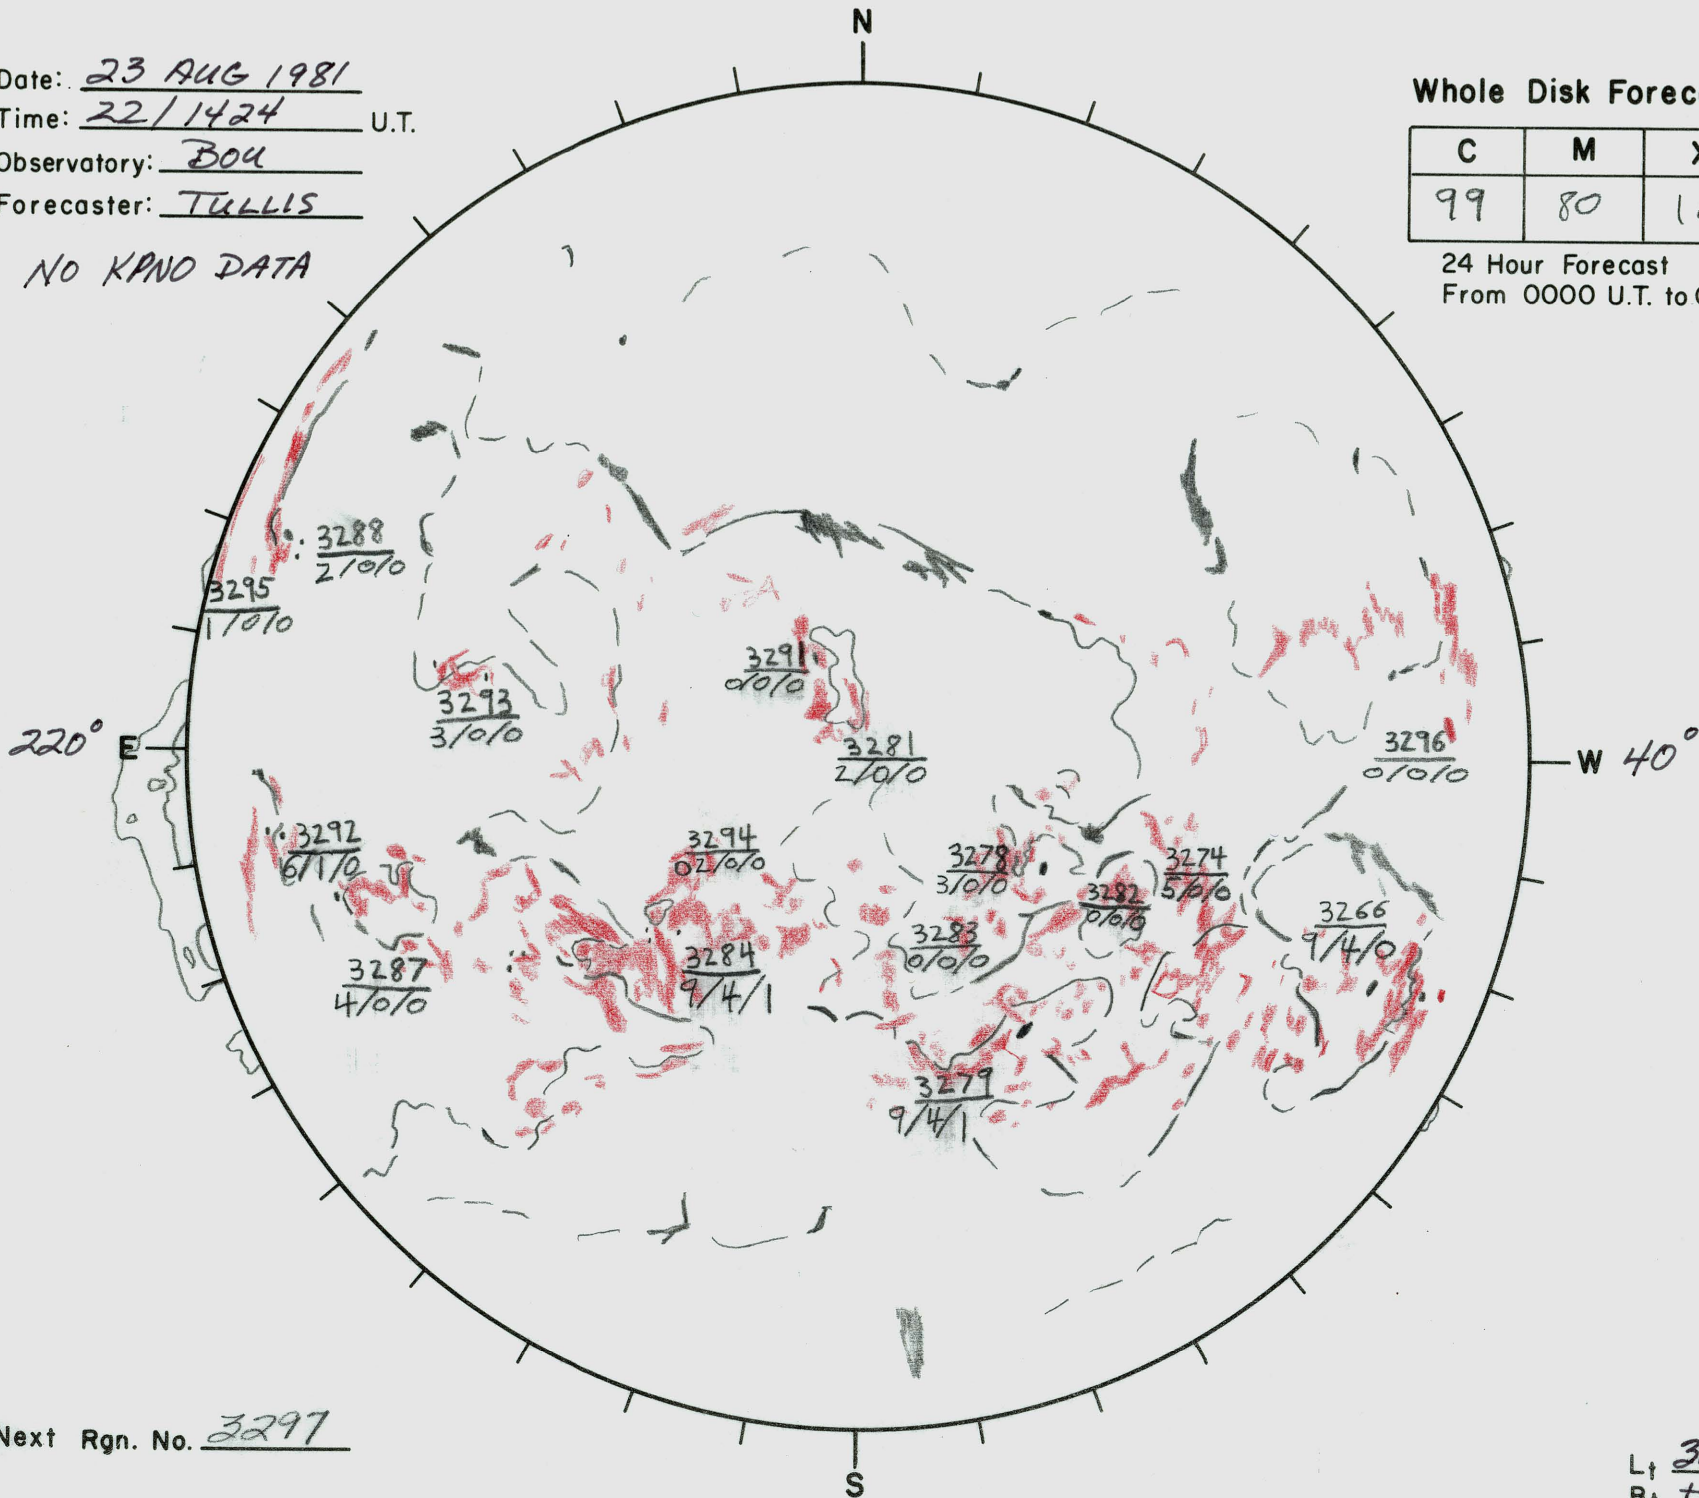

Date: 23 AUG 1981
 Time: 22/1424 U.T.
 Observatory: B04
 Forecaster: TULLIS

NO KPNO DATA

Whole Disk Forecast

C	M	X	P
99	80	15	5

24 Hour Forecast
 From 0000 U.T. to 0000 U.T.

Next Rgn. No. 3297

L_t 309.9
 B_t +6.96