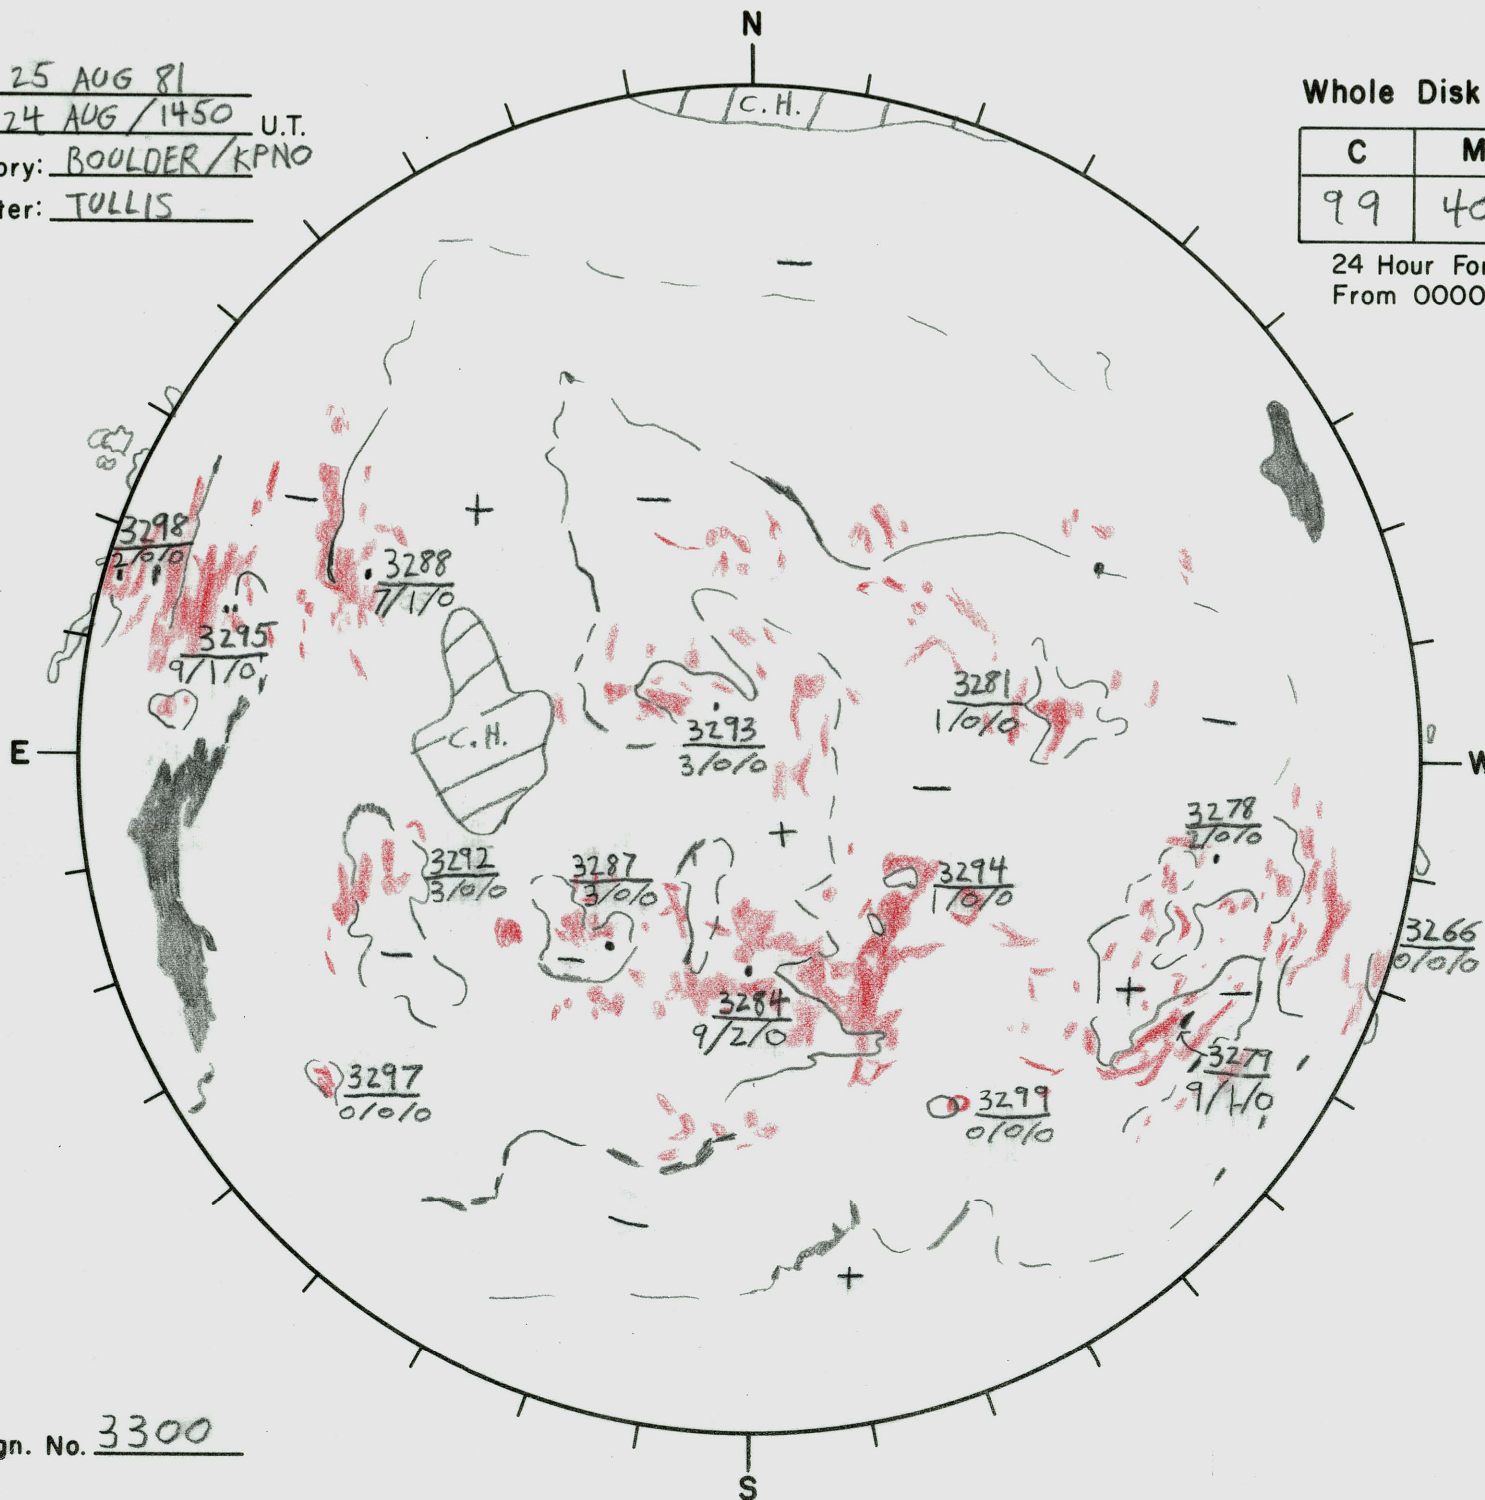

Date: 25 AUG 81
 Time: 24 AUG / 1450 U.T.
 Observatory: BOULDER / KPNO
 Forecaster: TULLIS

Whole Disk Forecast

C	M	X
99	40	5

24 Hour Forecast
 From 0000 U.T. to 0000 U.T.

Next Rgn. No. 3300

L_t 283.2
 B_t +7.03