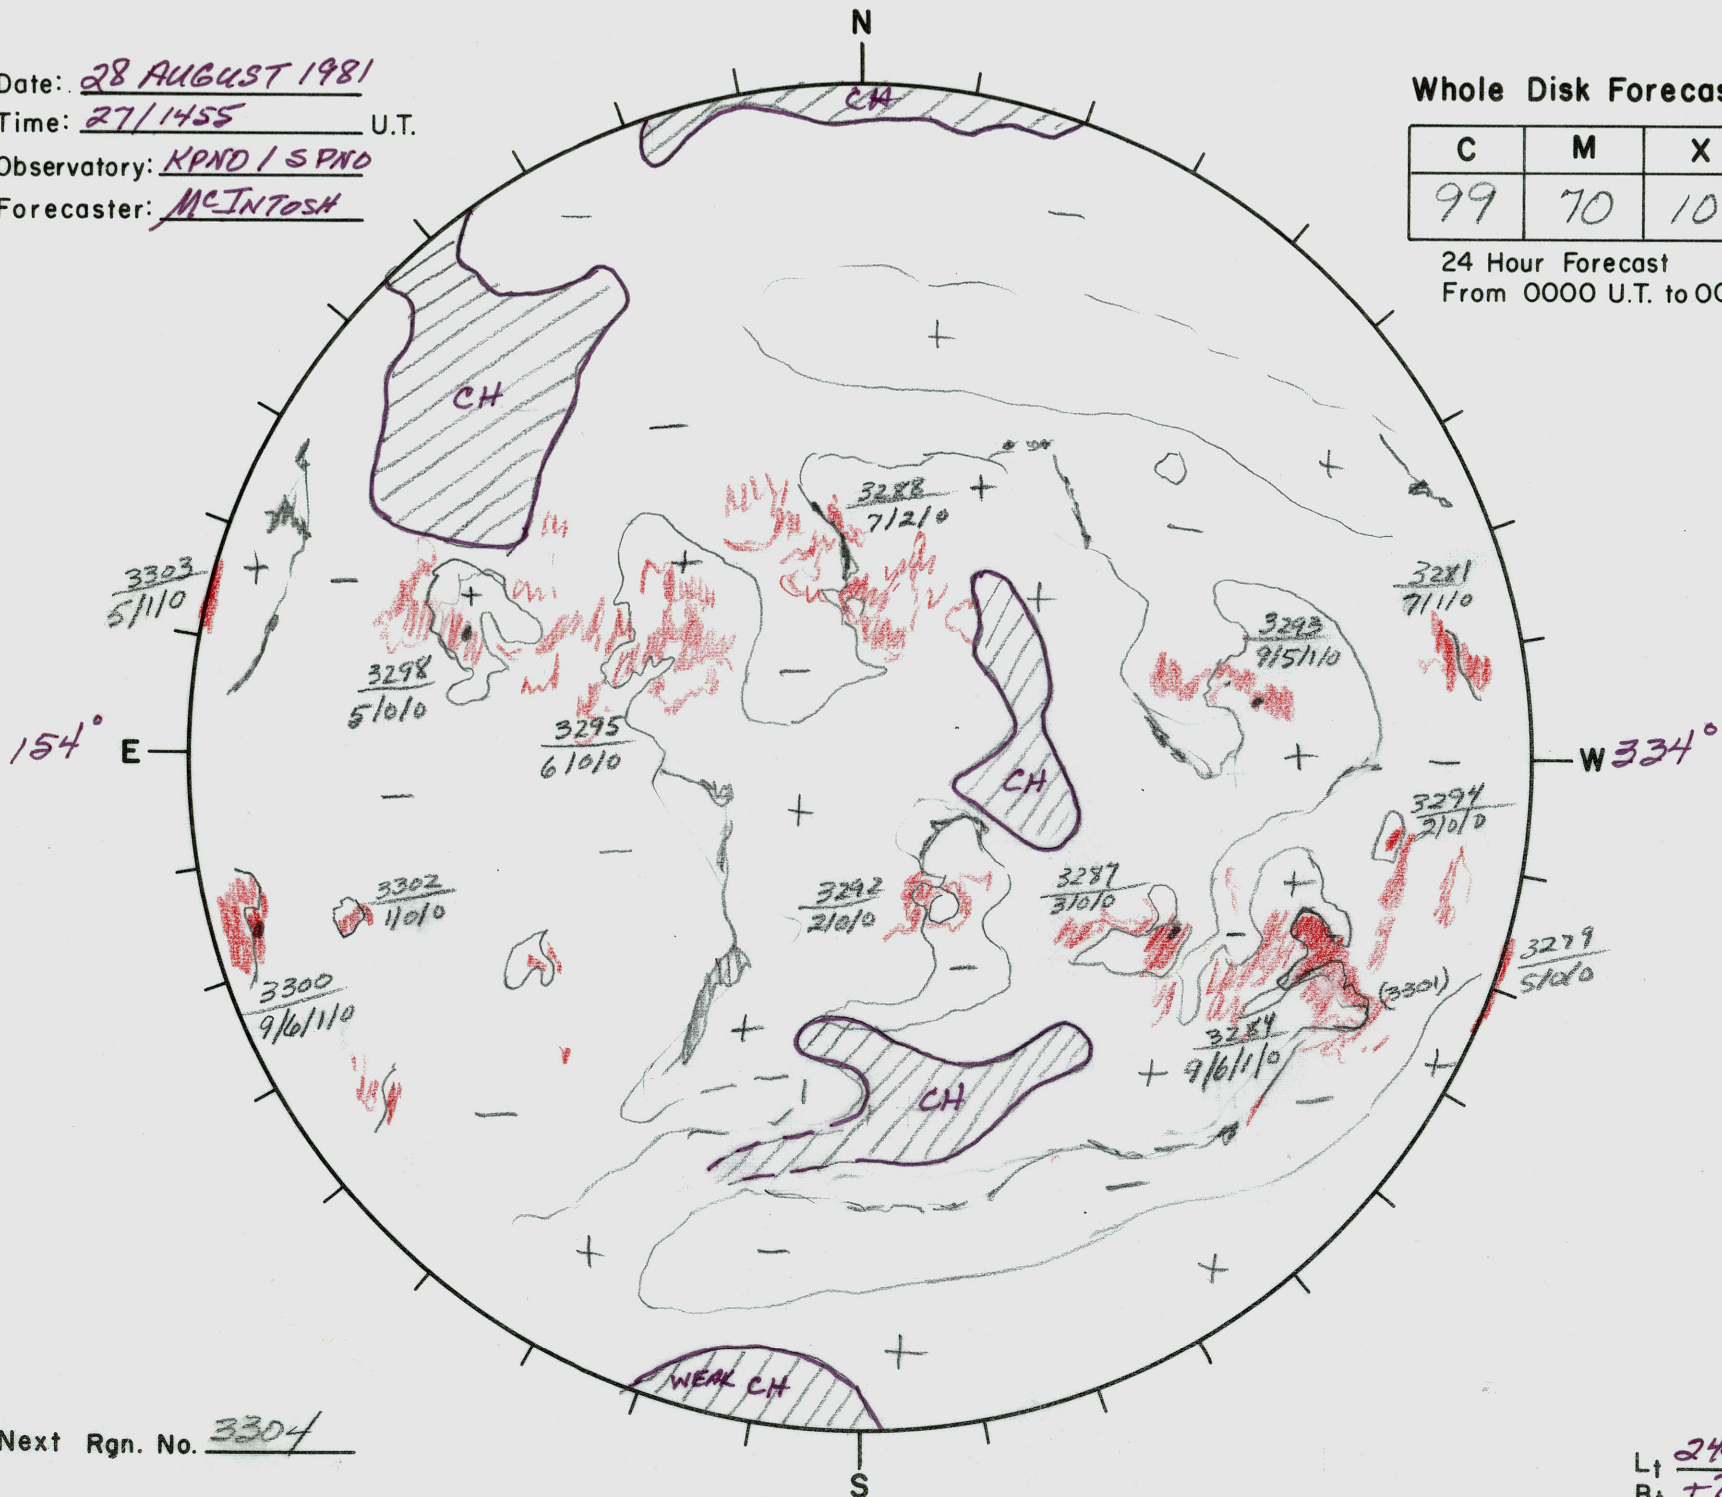

Date: 28 AUGUST 1981  
 Time: 27/1455 U.T.  
 Observatory: KPND / SPND  
 Forecaster: MCINTOSH

Whole Disk Forecast

C	M	X	P
99	70	10	5

24 Hour Forecast  
 From 0000 U.T. to 0000 U.T.

Next Rgn. No. 3304

L<sub>t</sub> 243.5  
 B<sub>t</sub> +7.11