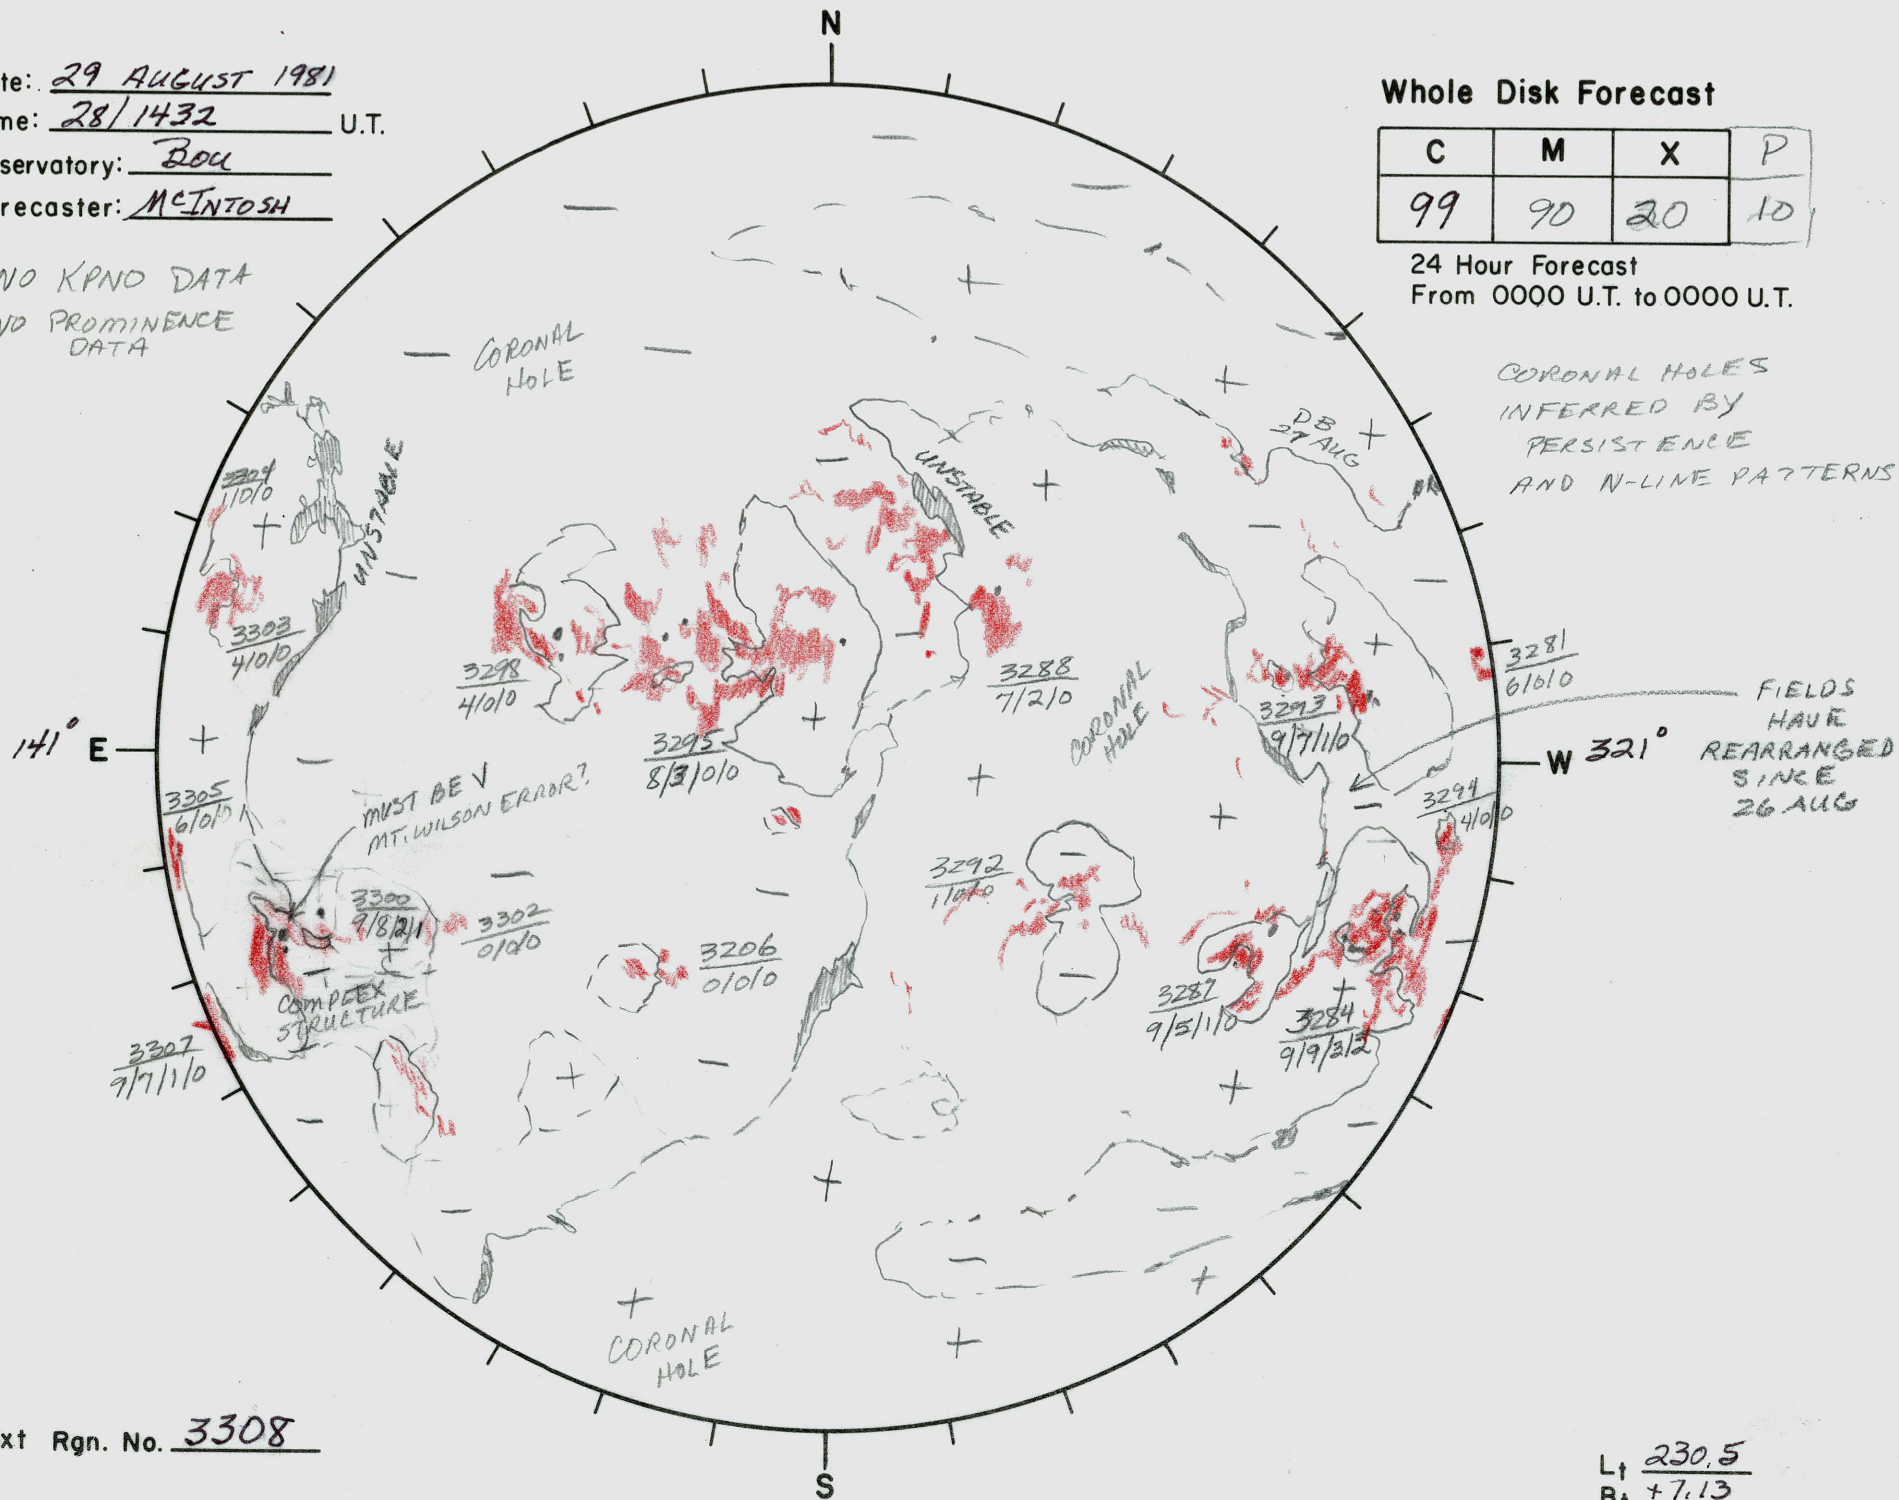

Date: 29 AUGUST 1981
 Time: 28/1432 U.T.
 Observatory: BOU
 Forecaster: MCINTOSH

NO KPNO DATA
 NO PROMINENCE
 DATA

Whole Disk Forecast

C	M	X	P
99	90	20	10

24 Hour Forecast
 From 0000 U.T. to 0000 U.T.

Next Rgn. No. 3308

L_t 230.5
 B_t +7.13