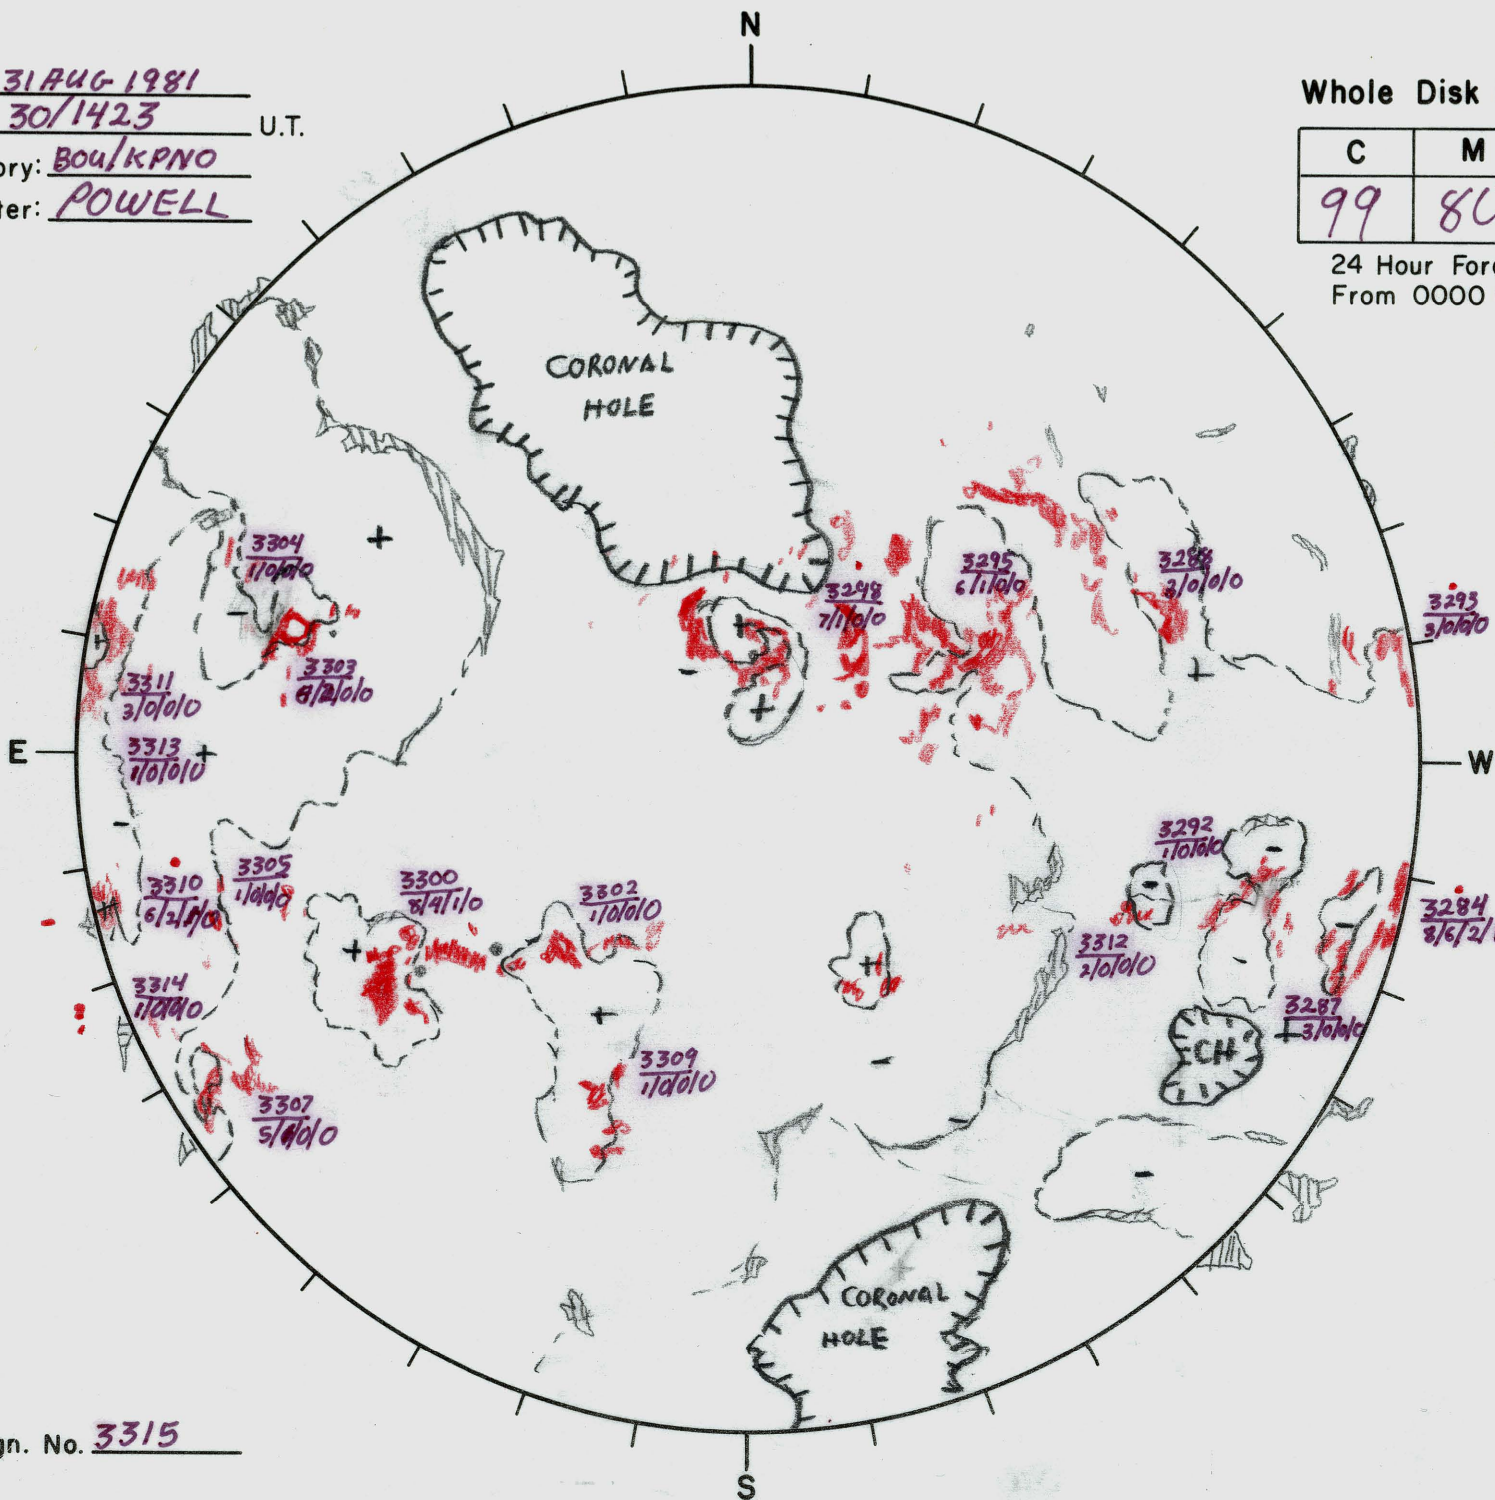

Date: 31 AUG 1981
 Time: 30/1423 U.T.
 Observatory: BOU/KPNO
 Forecaster: POWELL

Whole Disk Forecast

C	M	X	
99	80	20	10

24 Hour Forecast
 From 0000 U.T. to 0000 U.T.

Next Rgn. No. 3315

L† 204.3
 B† 9.07