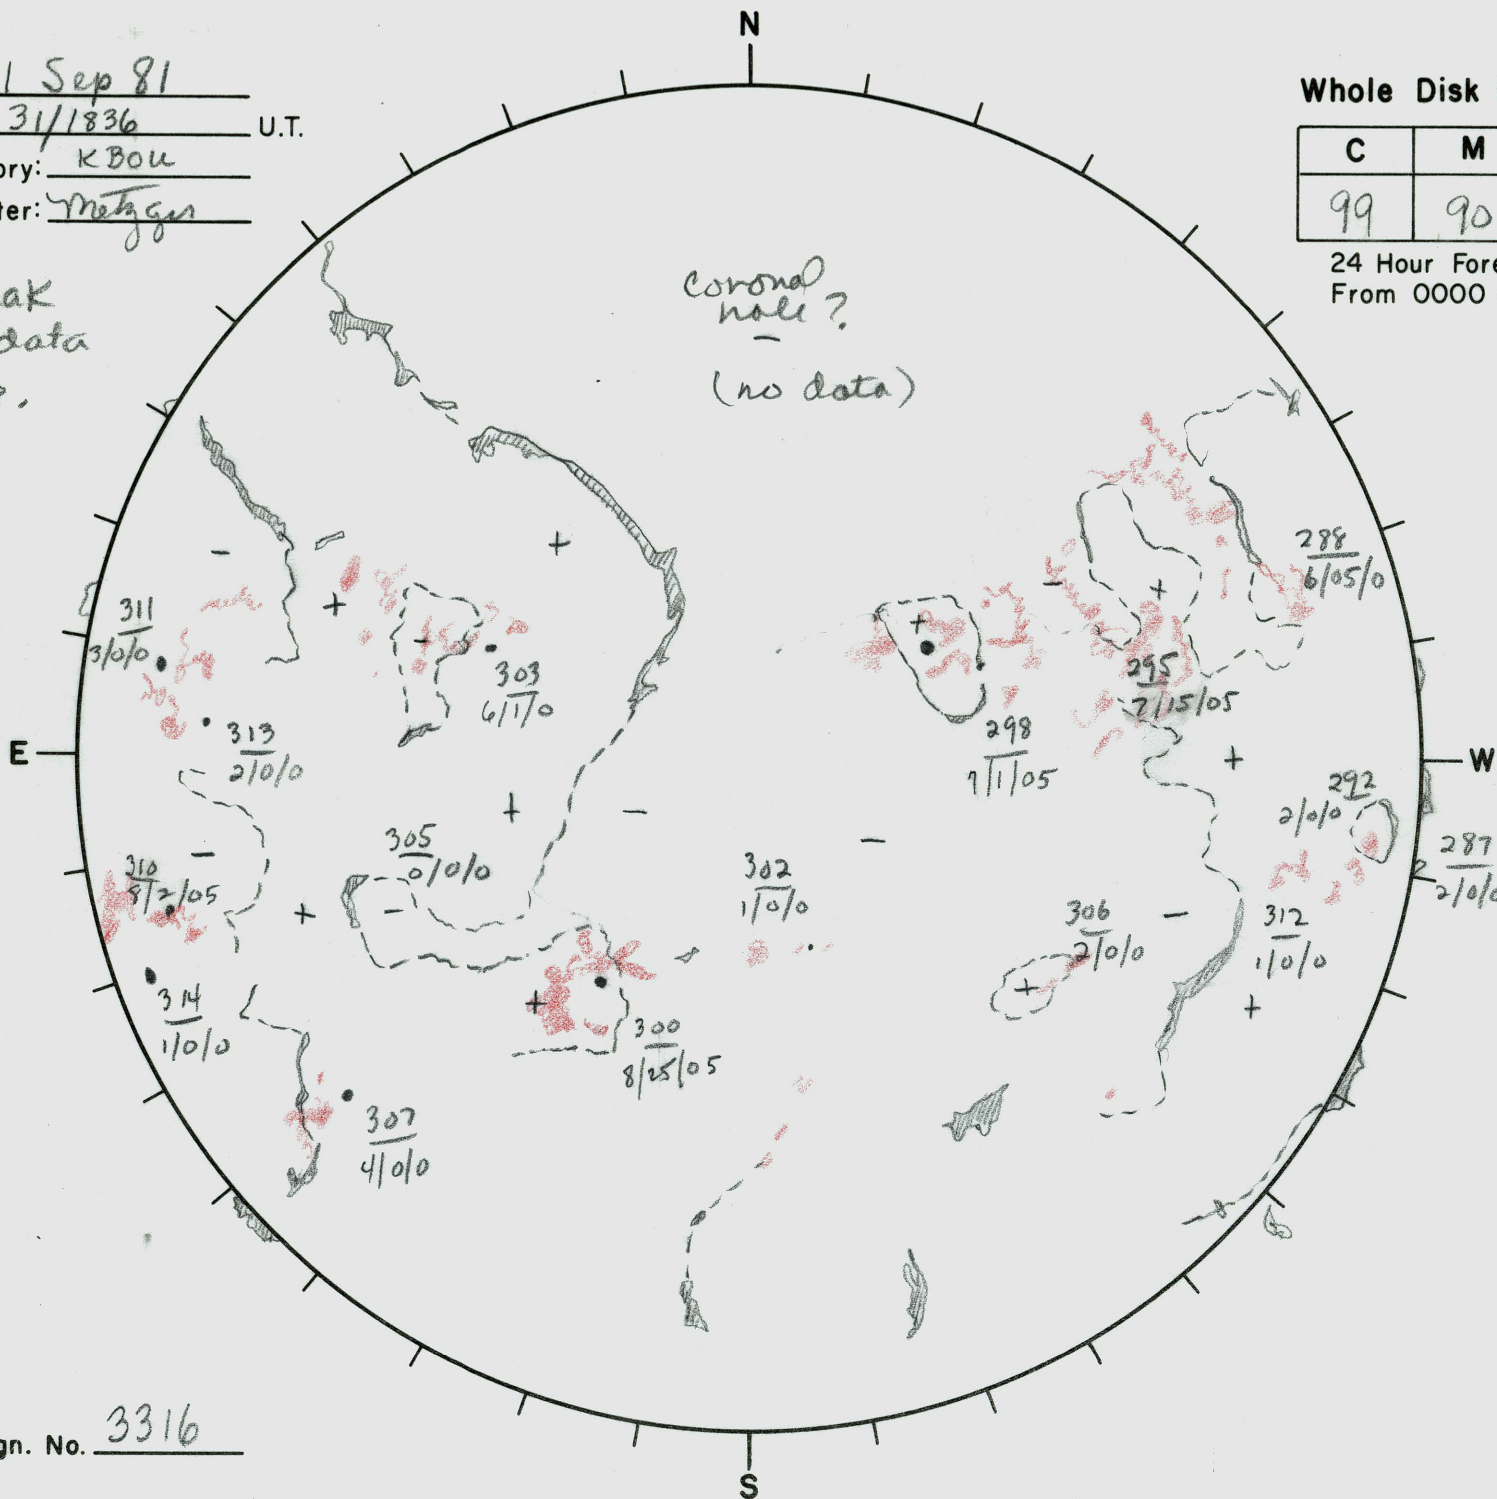

Date: 1 Sep 81
 Time: 31/1836 U.T.
 Observatory: K Bou
 Forecaster: Metzger

Whole Disk Forecast

C	M	X	P
99	90	15	10

24 Hour Forecast
 From 0000 U.T. to 0000 U.T.

No Kitt Peak
 magnetic data
 available.

Next Rgn. No. 3316

L† 188.6
 B† +7.2