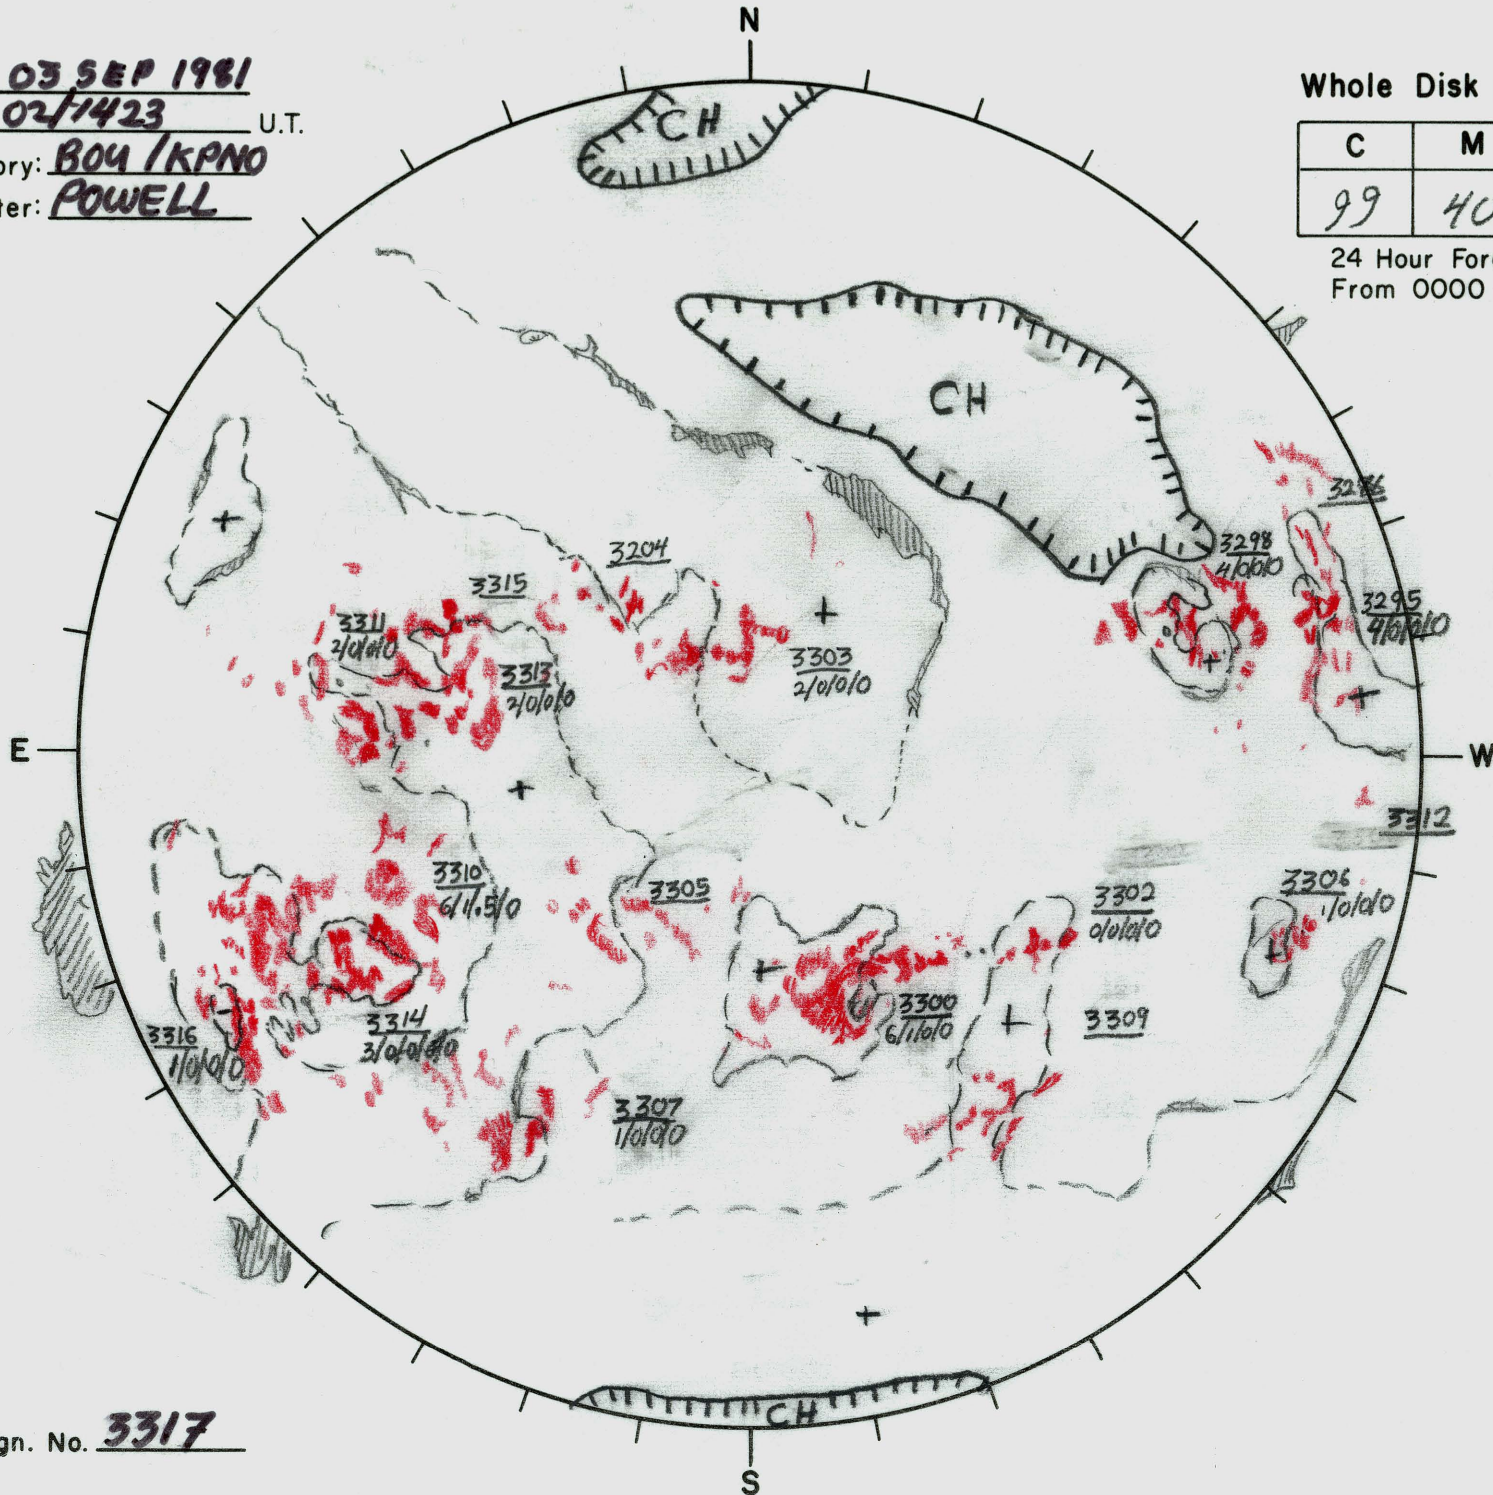

Date: 03 SEP 1981
 Time: 02/1423 U.T.
 Observatory: BO4 / KPNO
 Forecaster: POWELL

Whole Disk Forecast

C	M	X	
99	40	10	5

24 Hour Forecast
 From 0000 U.T. to 0000 U.T.

Next Rgn. No. 3317

L† 164.9
 B† +7.22