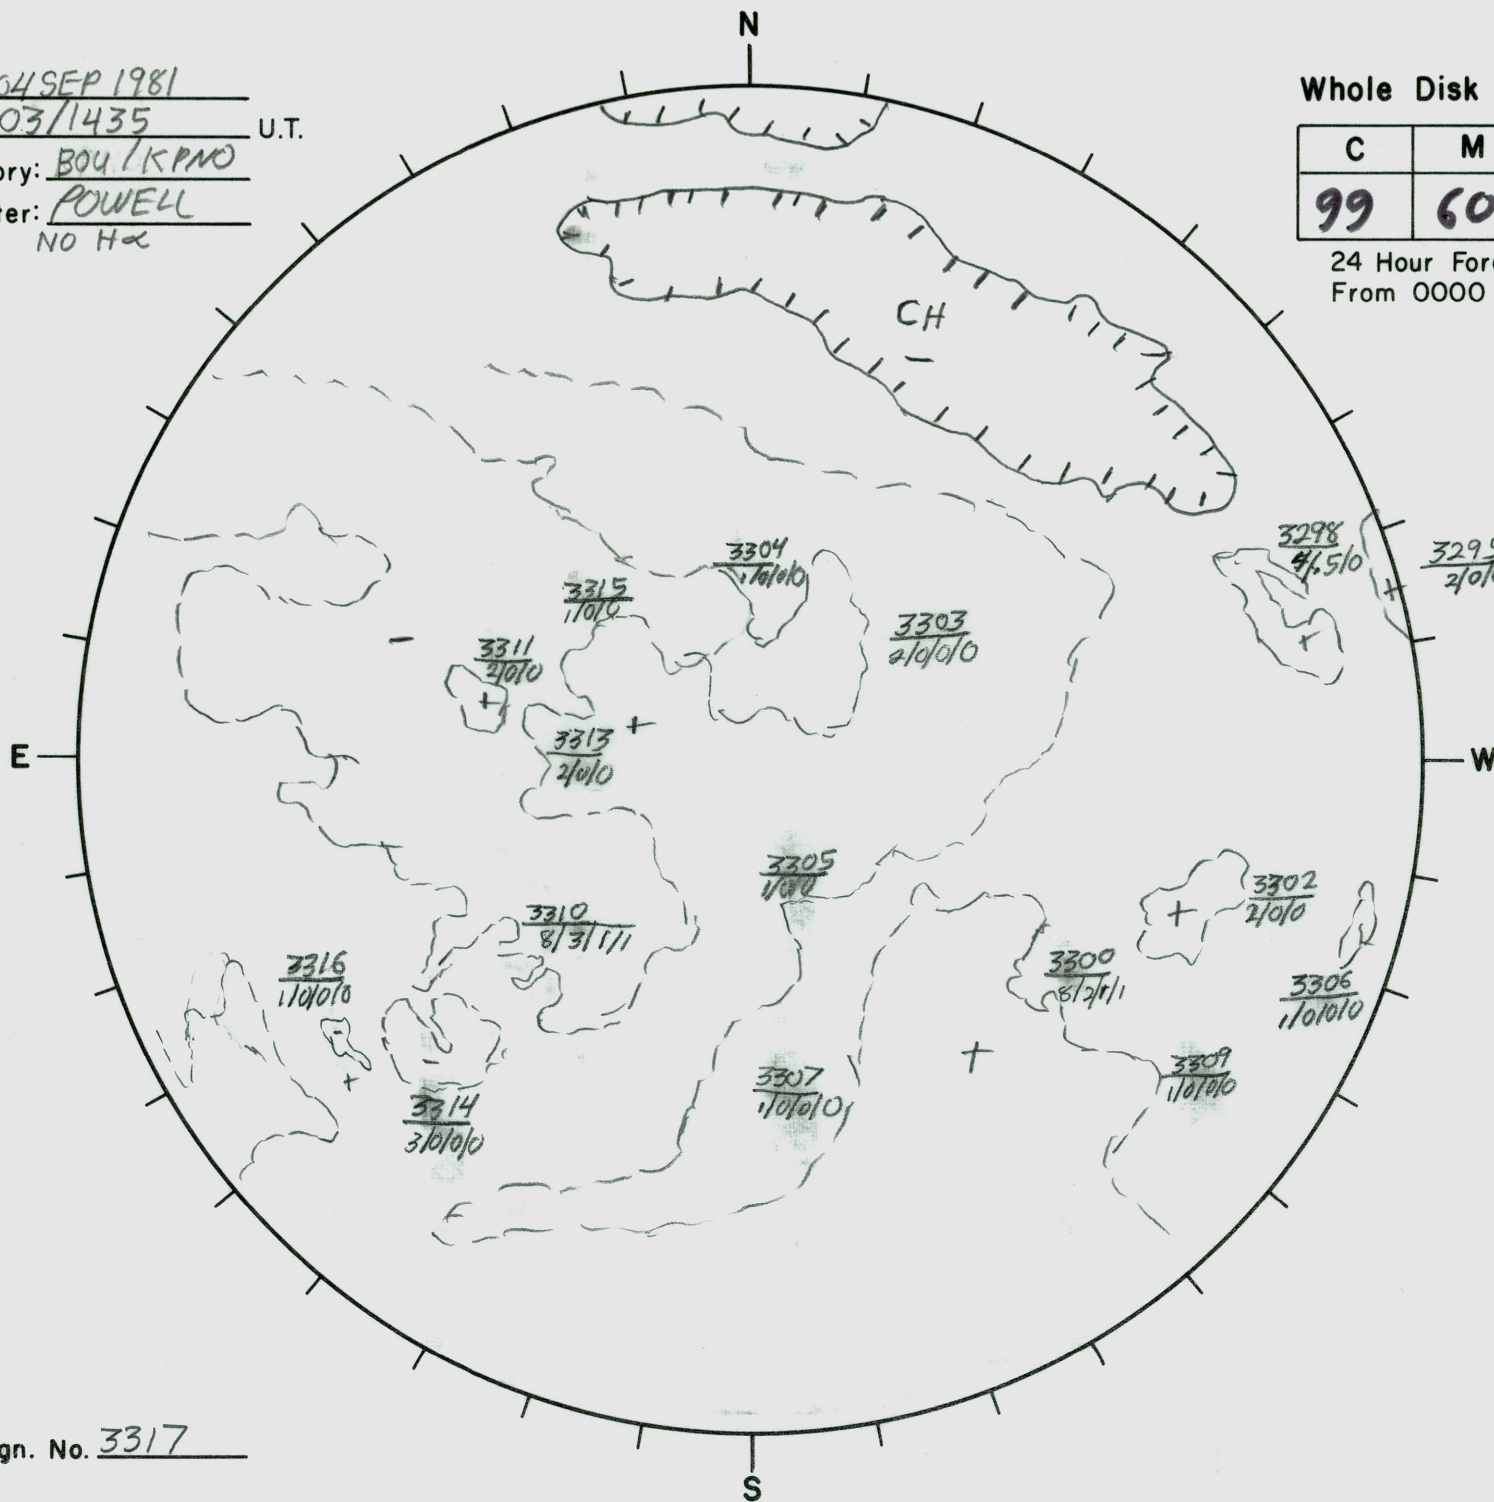

Date: 04 SEP 1981
 Time: 03/1435 U.T.
 Observatory: BO4/KPNO
 Forecaster: POWELL
 NO H₂

Whole Disk Forecast

C	M	X	P
99	60	15	15

24 Hour Forecast
 From 0000 U.T. to 0000 U.T.

Next Rgn. No. 3317

L† 151.1
 B† 7.23