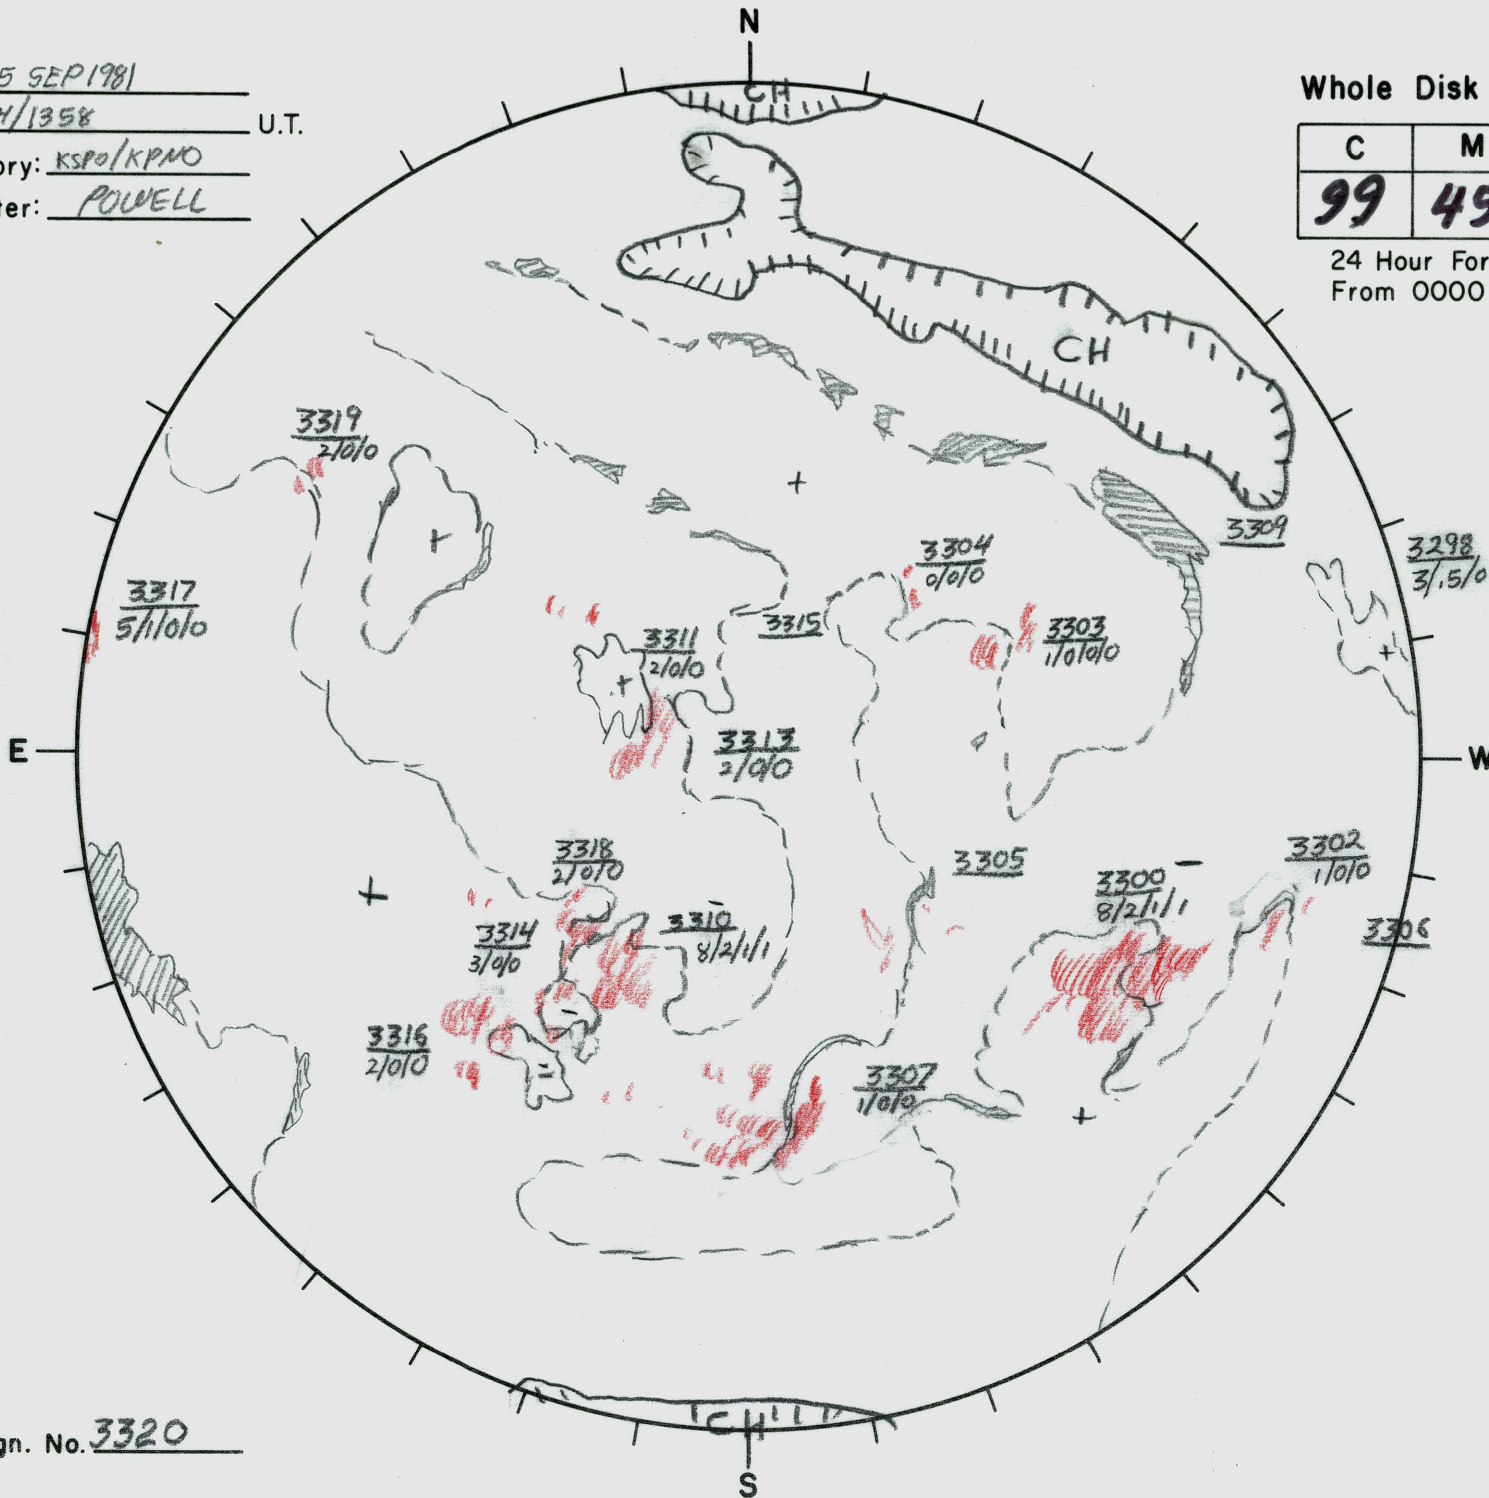

Date: 05 SEP 1981
 Time: 04/1358 U.T.
 Observatory: KSP0/KPNO
 Forecaster: POWELL

Whole Disk Forecast

C	M	X	P
99	45	10	10

24 Hour Forecast
 From 0000 U.T. to 0000 U.T.

Next Rgn. No. 3320

L† 138.5
 B† 7.24