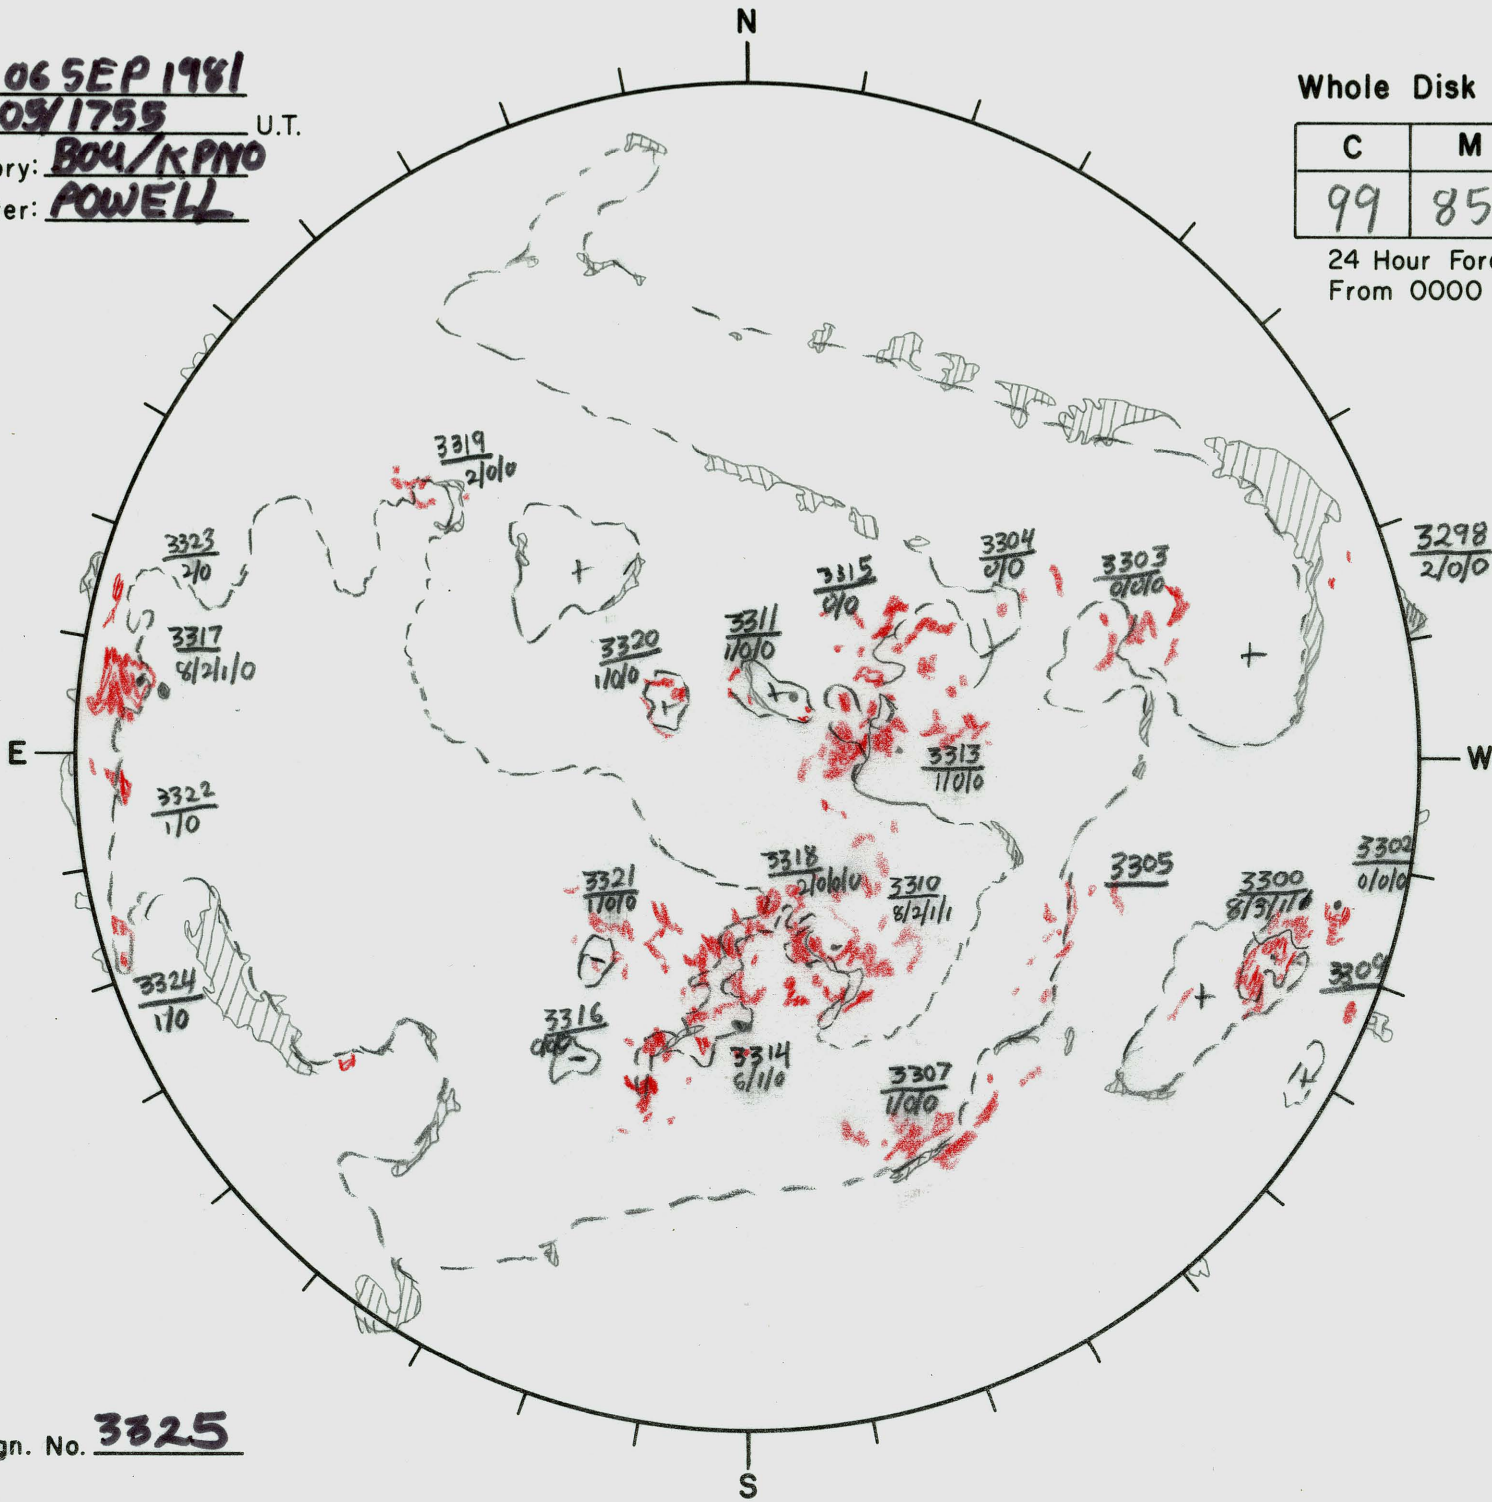

Date: 06 SEP 1981  
 Time: 09/1755 U.T.  
 Observatory: BOU/KPNO  
 Forecaster: POWELL

Whole Disk Forecast

C	M	X	P
99	85	15	15

24 Hour Forecast  
 From 0000 U.T. to 0000 U.T.

Next Rgn. No. 3325

L† 123.0  
 B† 7.24