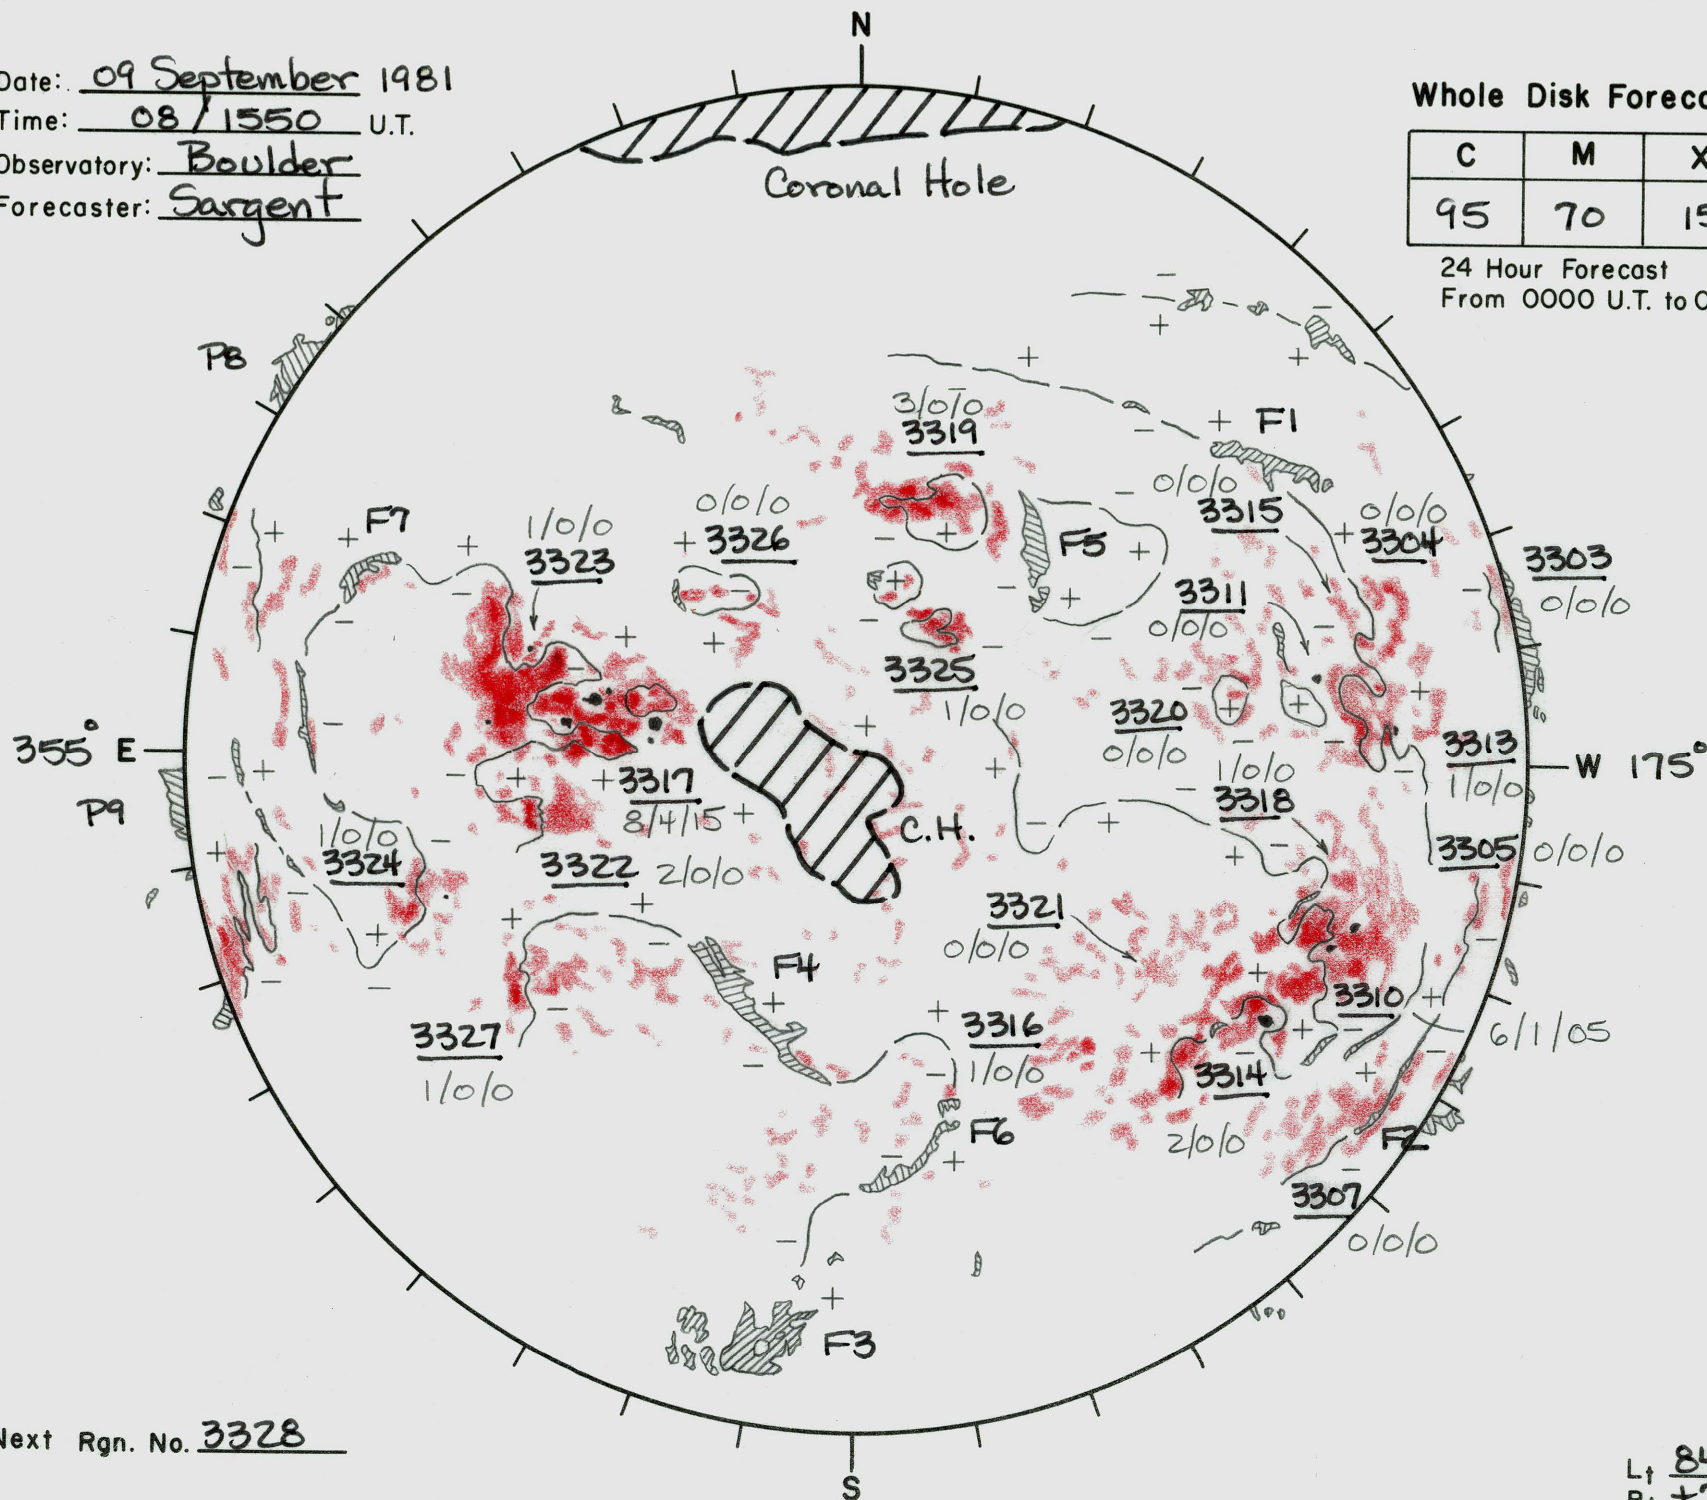

Date: 09 September 1981

Time: 08/1550 U.T.

Observatory: Boulder

Forecaster: Sargent

Whole Disk Forecast

C	M	X	P
95	70	15	10

24 Hour Forecast
From 0000 U.T. to 0000 U.T.

Next Rgn. No. 3328

L_t 84.6°
B_t +7.25°