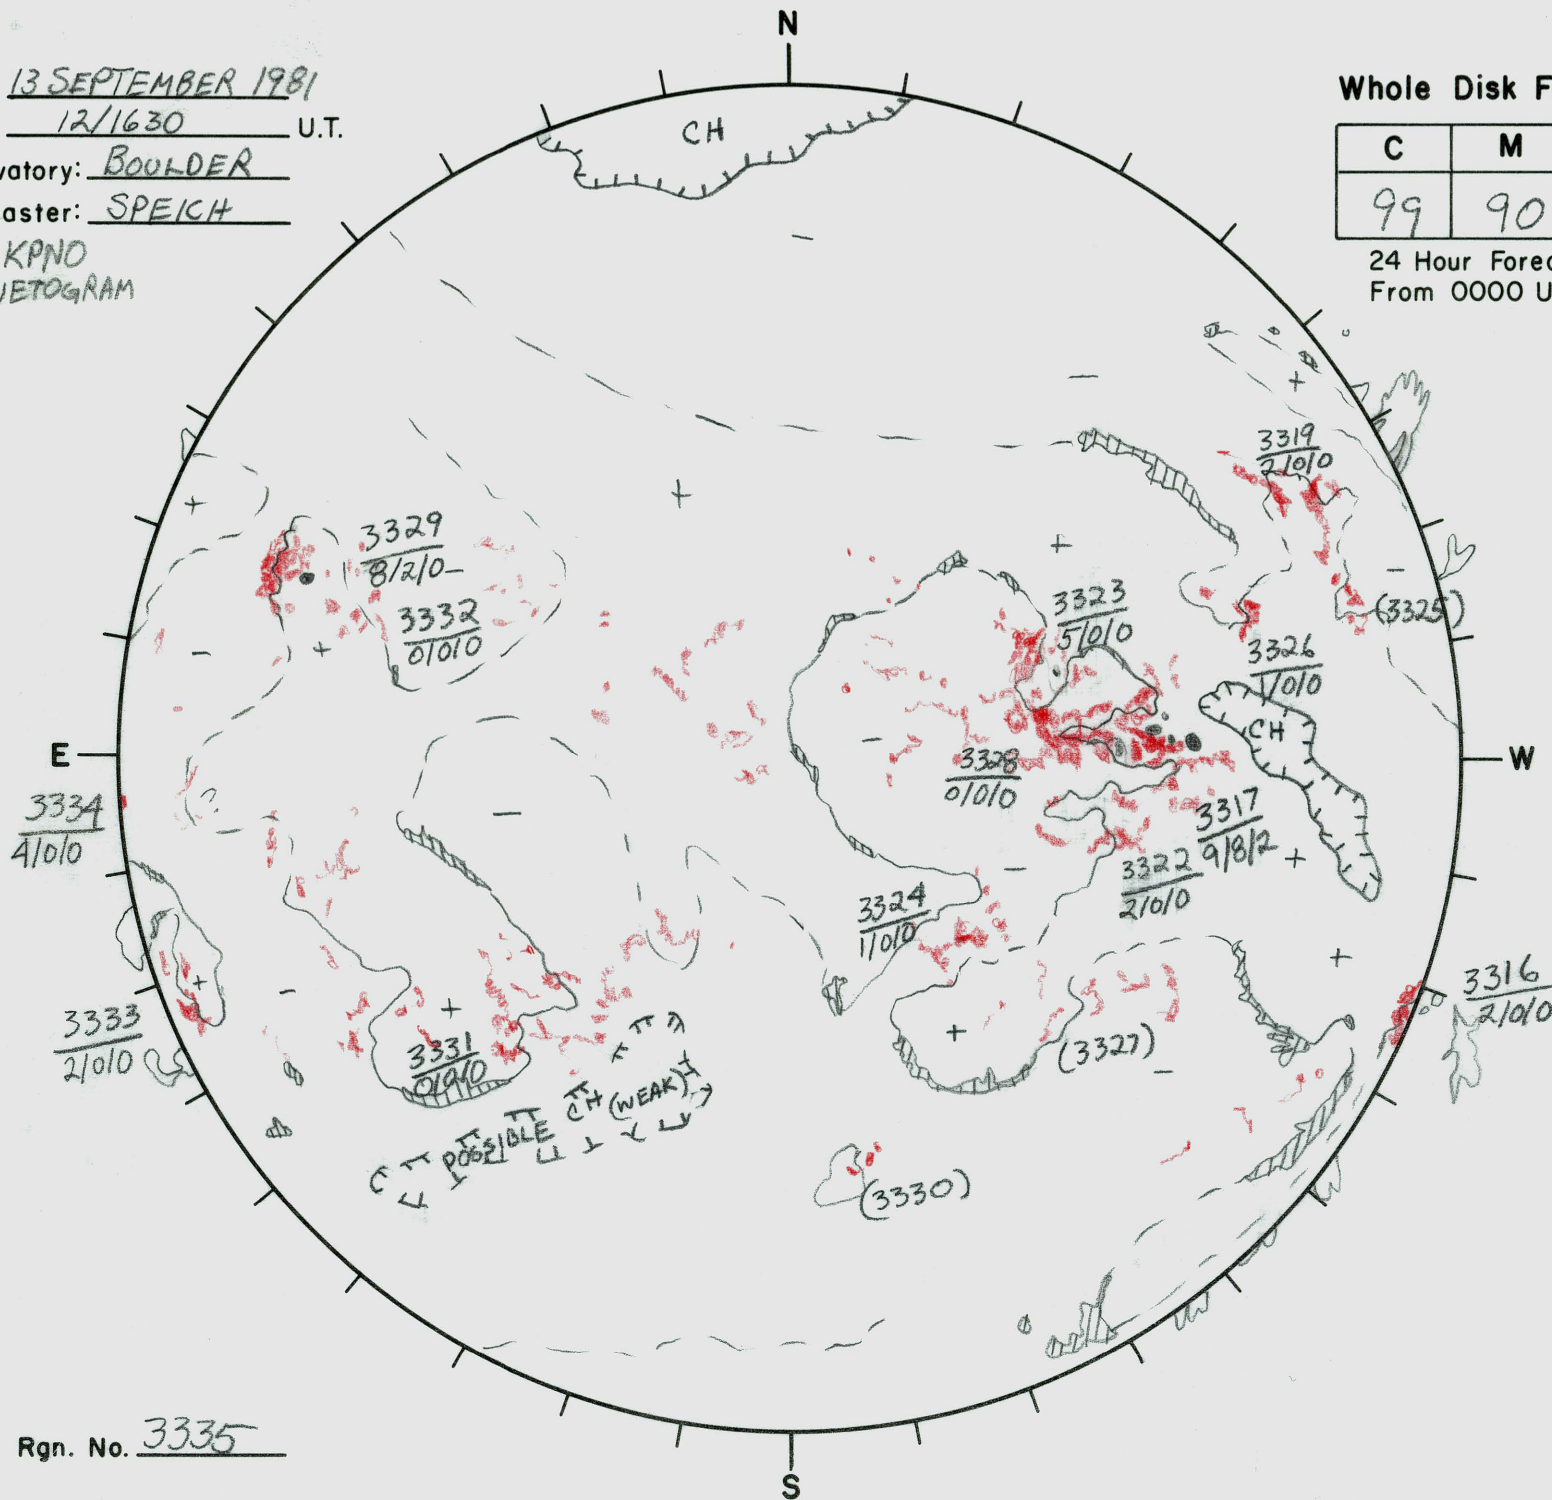

Date: 13 SEPTEMBER 1981  
 Time: 12/1630 U.T.  
 Observatory: BOULDER  
 Forecaster: SPEICH

No KPNO  
 MAGNETOGRAM

Whole Disk Forecast

C	M	X
99	90	20

24 Hour Forecast  
 From 0000 U.T. to 0000 U.T.

Next Rgn. No. 3335

L<sub>t</sub> 31°  
 B<sub>t</sub> +7.23°