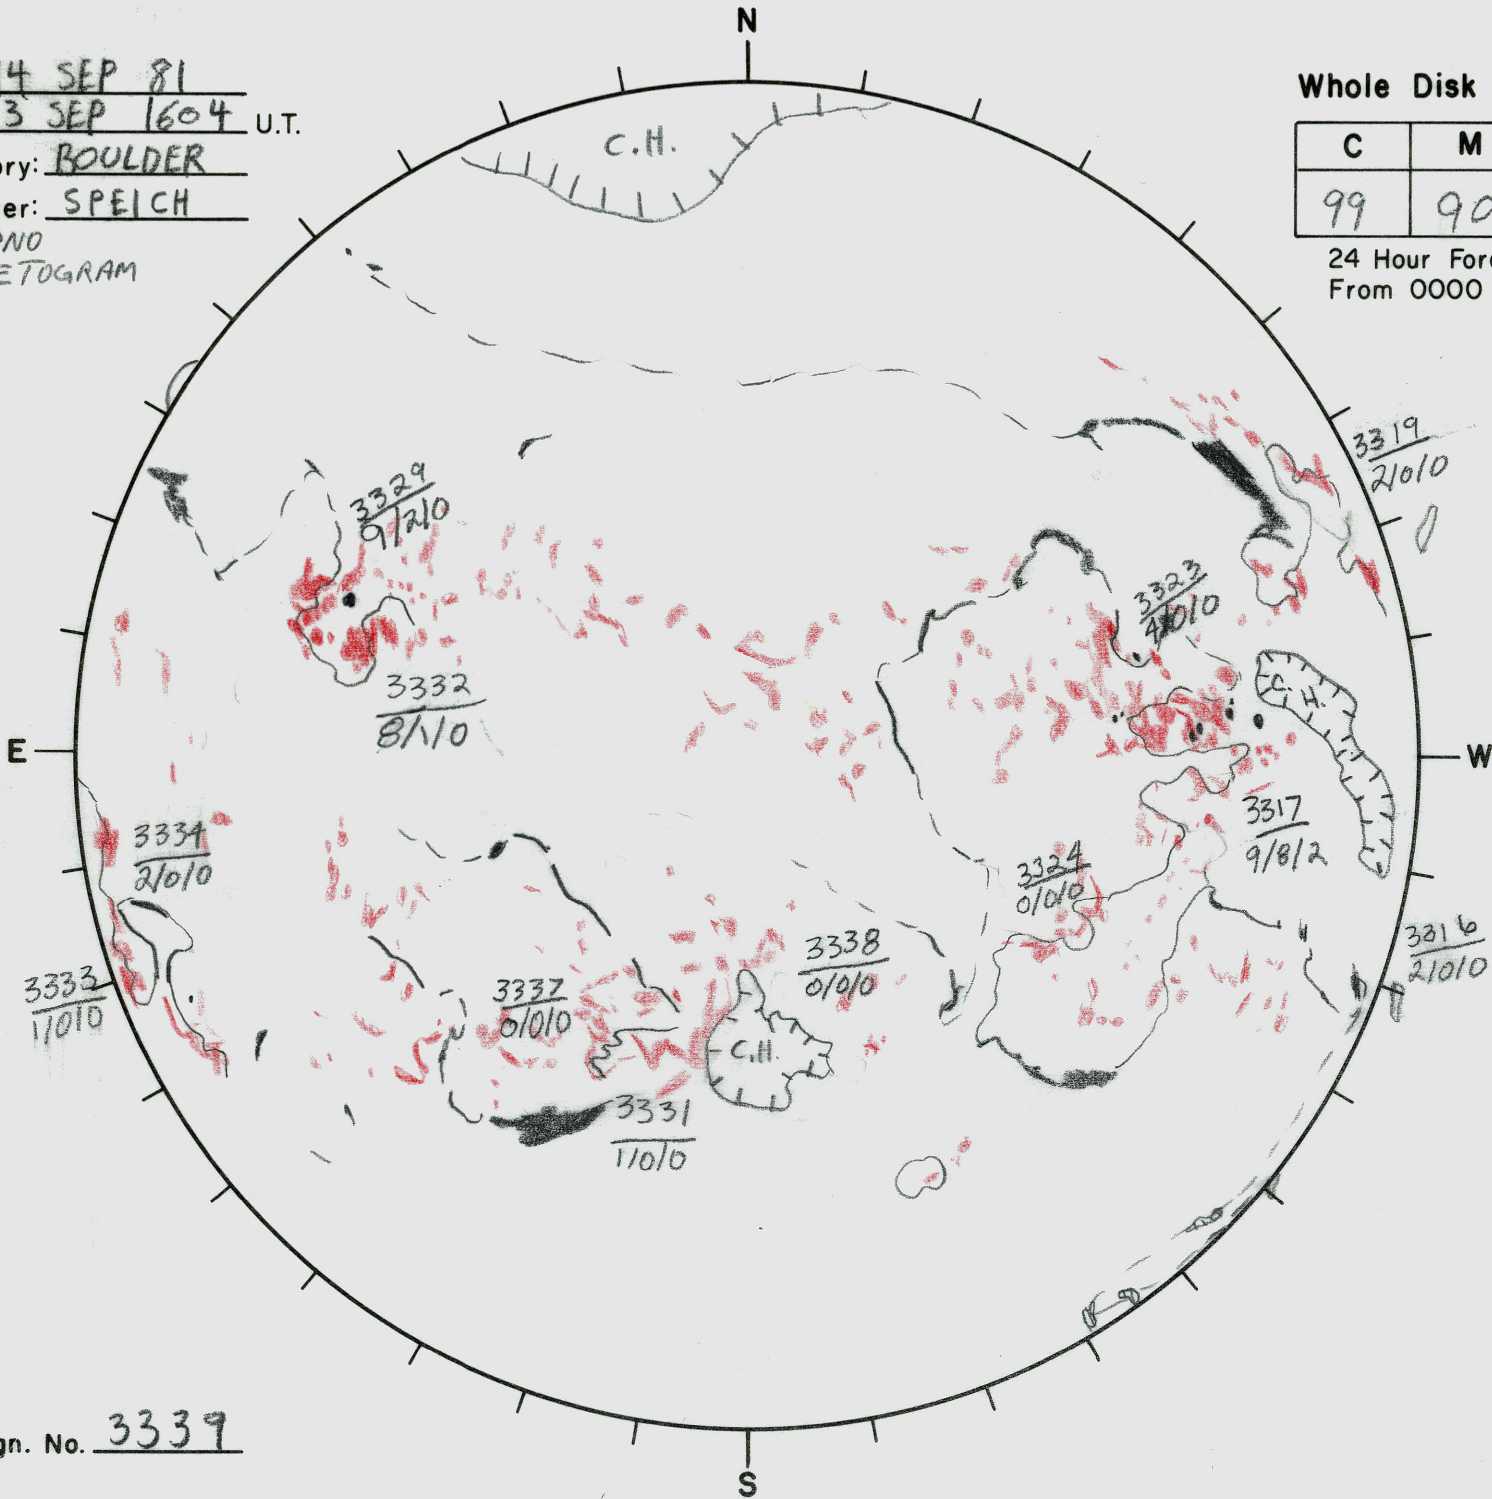

Date: 14 SEP 81
 Time: 13 SEP 1604 U.T.
 Observatory: BOULDER
 Forecaster: SPEICH
 No KPNO
 MAGNETOGRAM

Whole Disk Forecast

C	M	X
99	90	20

20

24 Hour Forecast
 From 0000 U.T. to 0000 U.T.

Next Rgn. No. 3339

L_t 18.4
 B_t +7.2