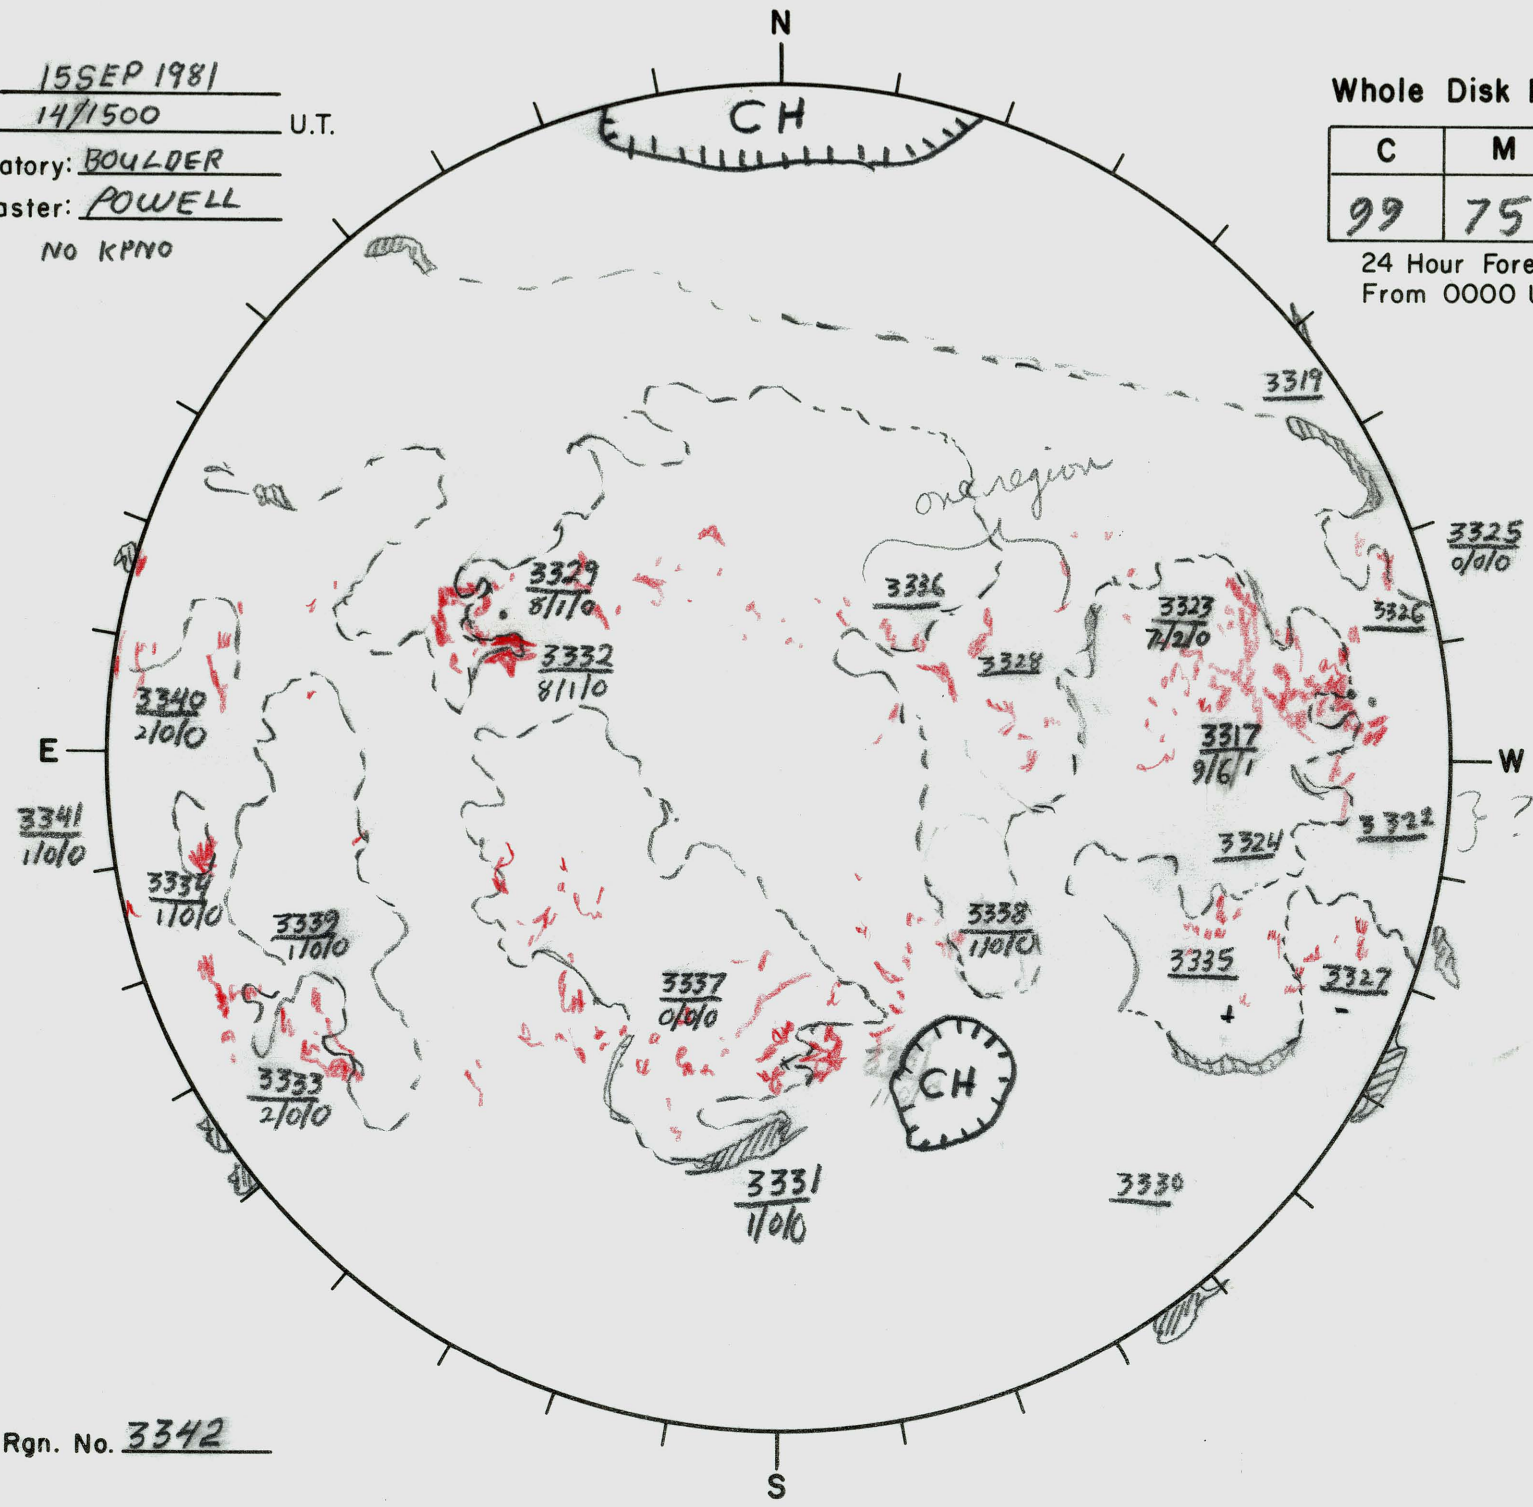

Date: 15 SEP 1981
 Time: 14/1500 U.T.
 Observatory: BOULDER
 Forecaster: POWELL
 NO KPNO

Whole Disk Forecast

C	M	X	P
99	75	10	10

24 Hour Forecast
 From 0000 U.T. to 0000 U.T.

Next Rgn. No. 3342

L† 6.5
 B† 7.2