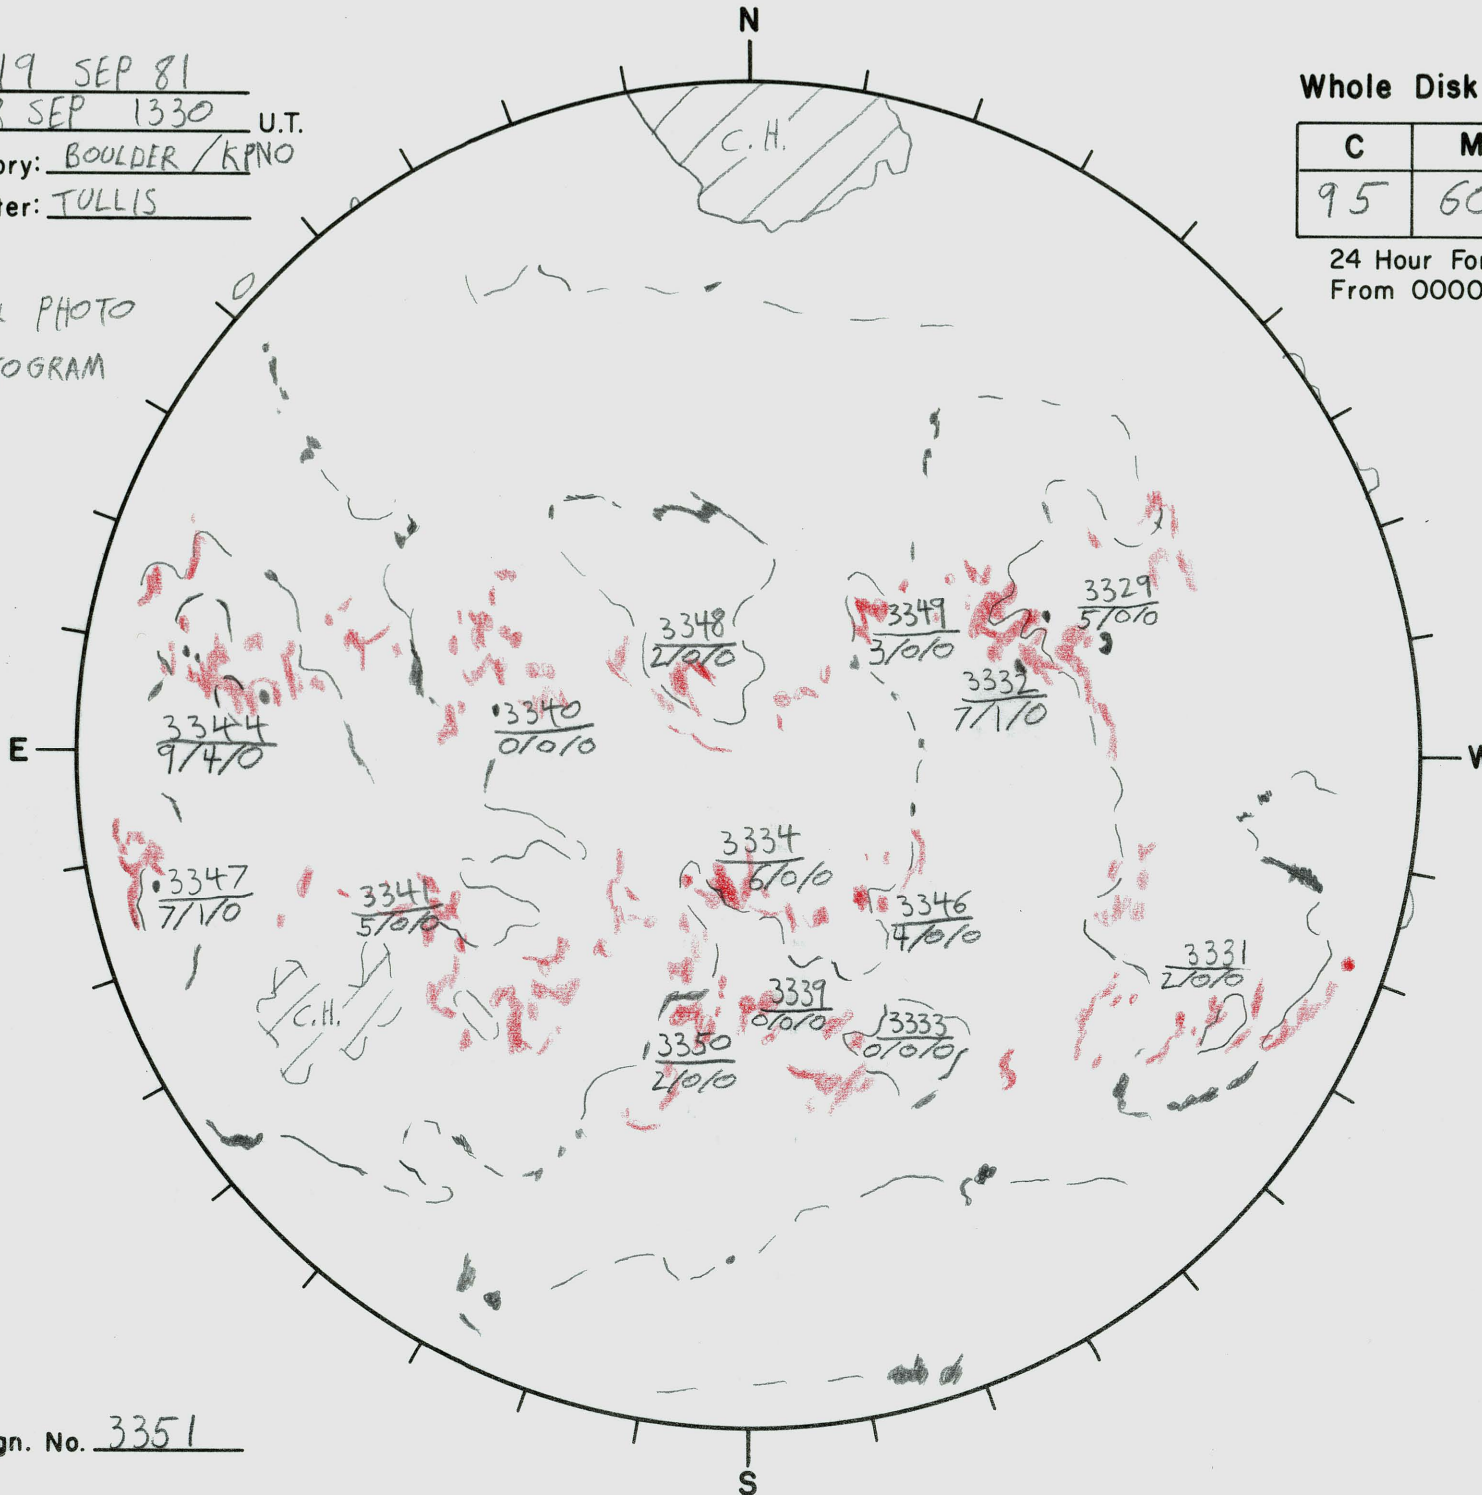

Date: 19 SEP 81
 Time: 18 SEP 1330 U.T.
 Observatory: BOULDER / KPNO
 Forecaster: TULLIS

Whole Disk Forecast

C	M	X	P
95	60	5	1

24 Hour Forecast
 From 0000 U.T. to 0000 U.T.

POOR H- α PHOTO
 NO MAGNETOGRAM

Next Rgn. No. 3351

L_t 314
 B_f +7.1