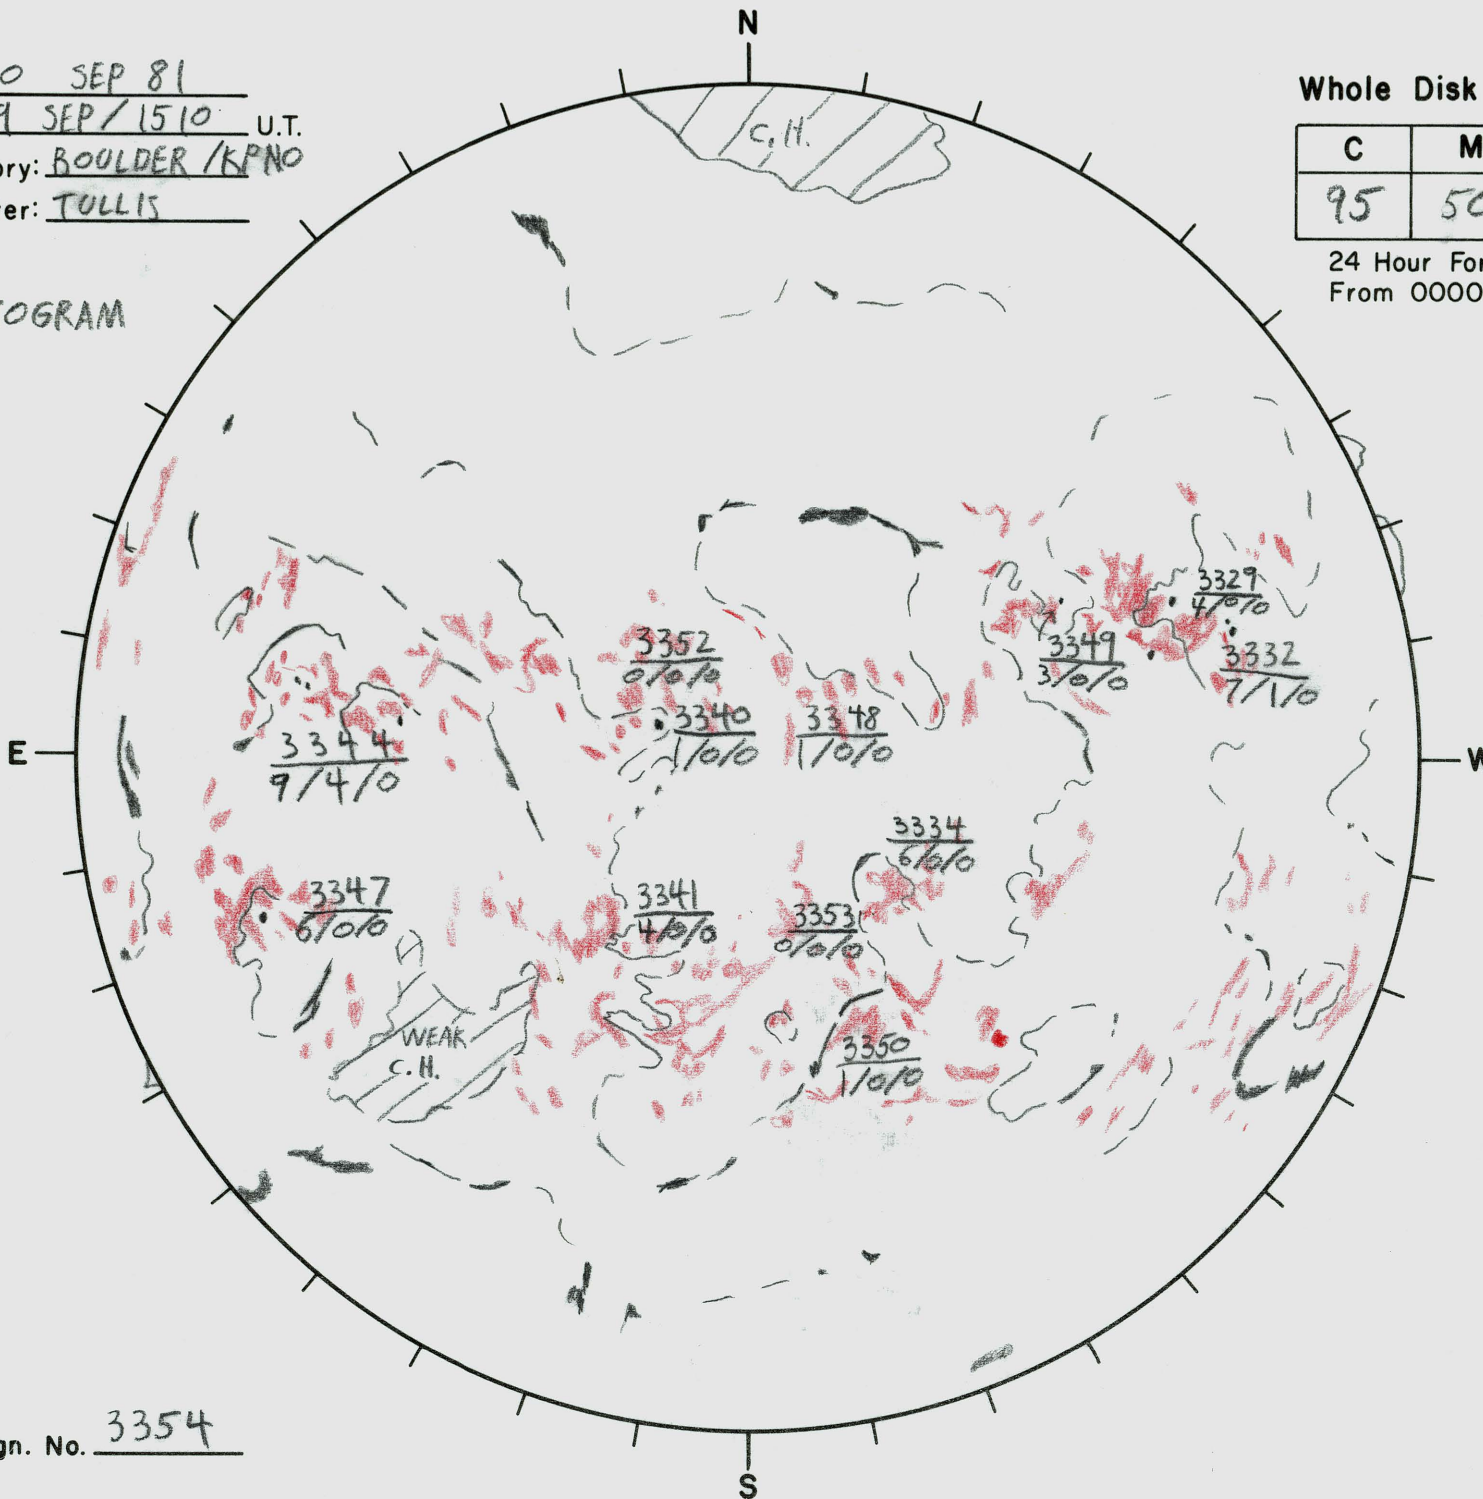

Date: 20 SEP 81  
 Time: 19 SEP/1510 U.T.  
 Observatory: BOULDER/KPNO  
 Forecaster: TULLIS

Whole Disk Forecast

| C  | M  | X | P |
|----|----|---|---|
| 95 | 50 | 5 | 1 |

24 Hour Forecast  
 From 0000 U.T. to 0000 U.T.

NO MAGNETOGRAM

Next Rgn. No. 3354

L<sub>t</sub> 300  
 B<sub>t</sub> +7.1