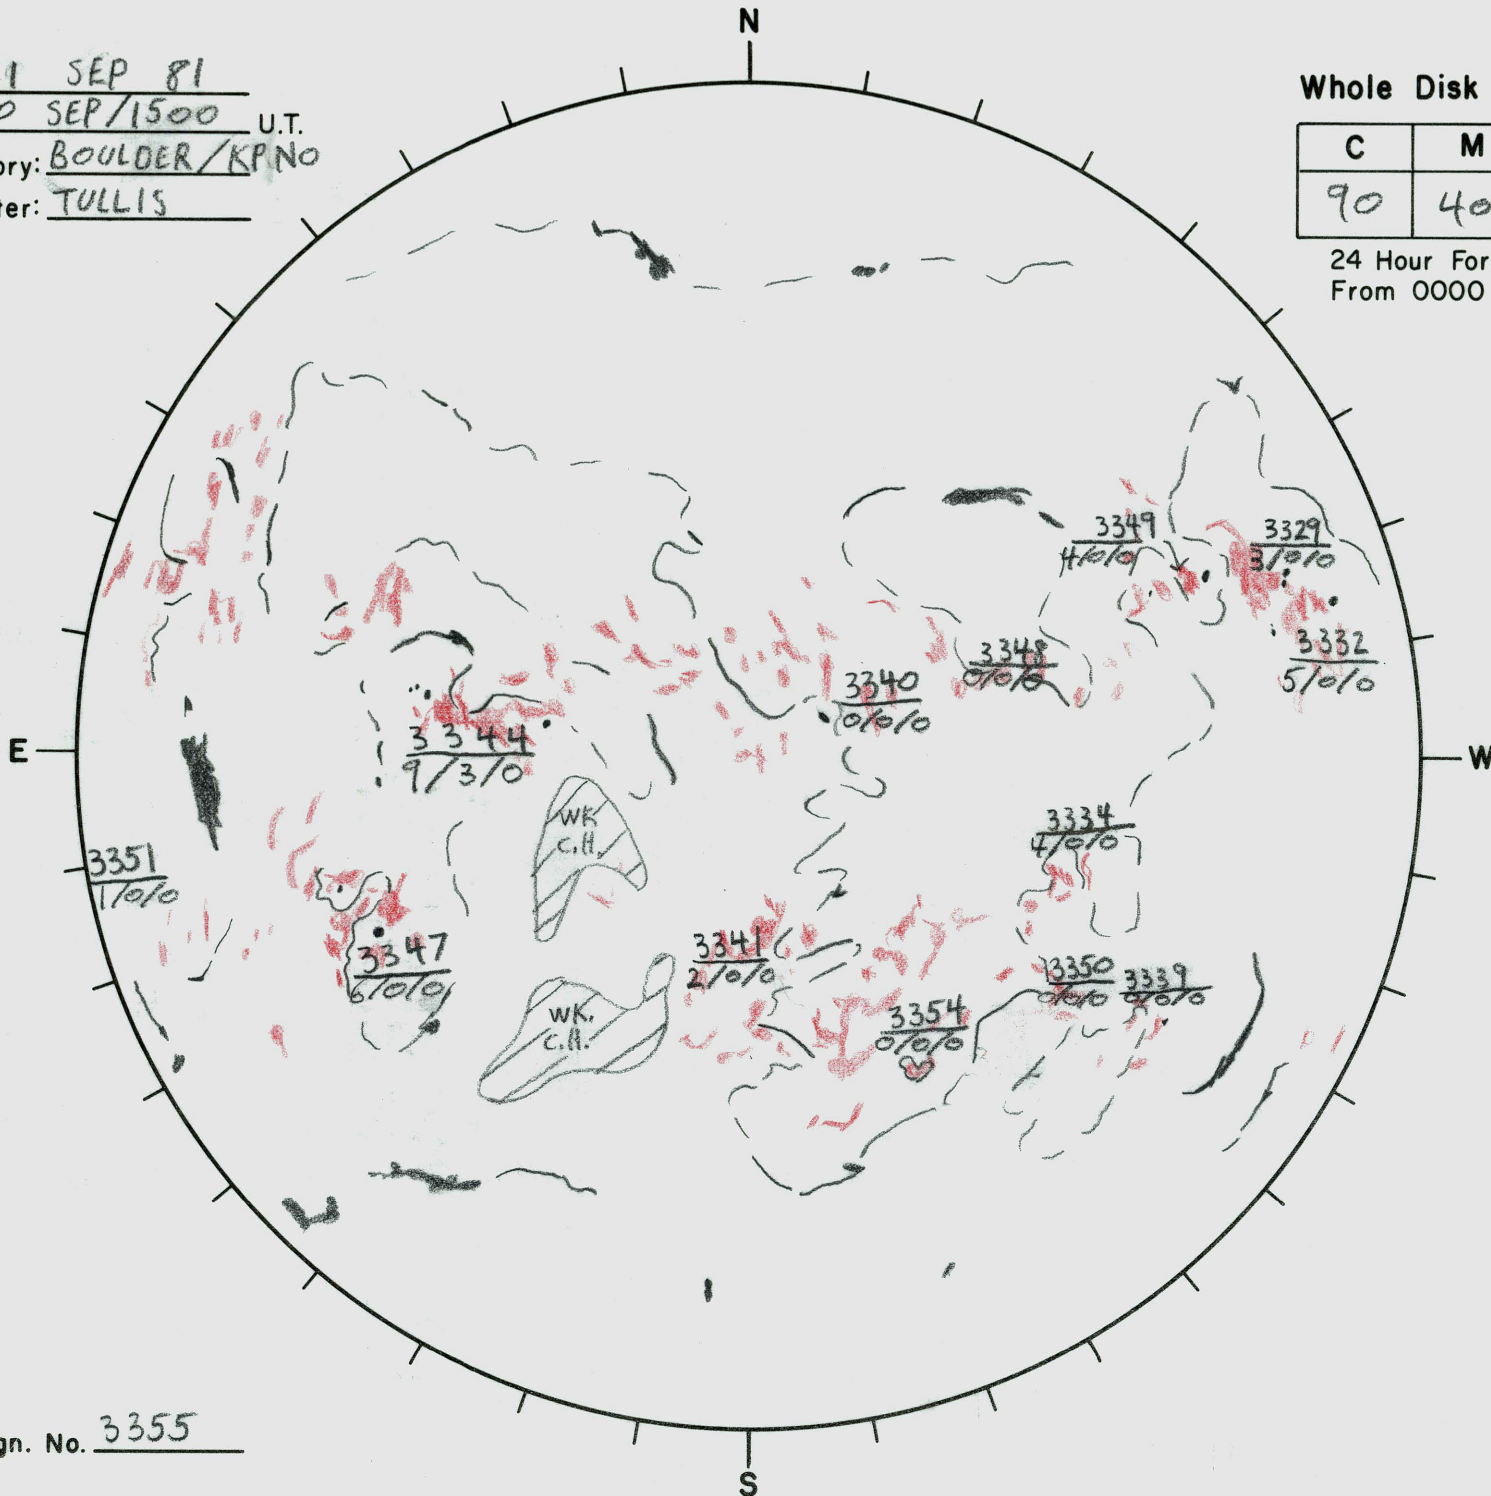

Date: 21 SEP 81  
 Time: 20 SEP/1500 U.T.  
 Observatory: BOULDER/KPNO  
 Forecaster: TULLIS

Whole Disk Forecast

C	M	X	P
90	40	5	1

24 Hour Forecast  
 From 0000 U.T. to 0000 U.T.

Next Rgn. No. 3355

L† 286.5  
 B† +7.1