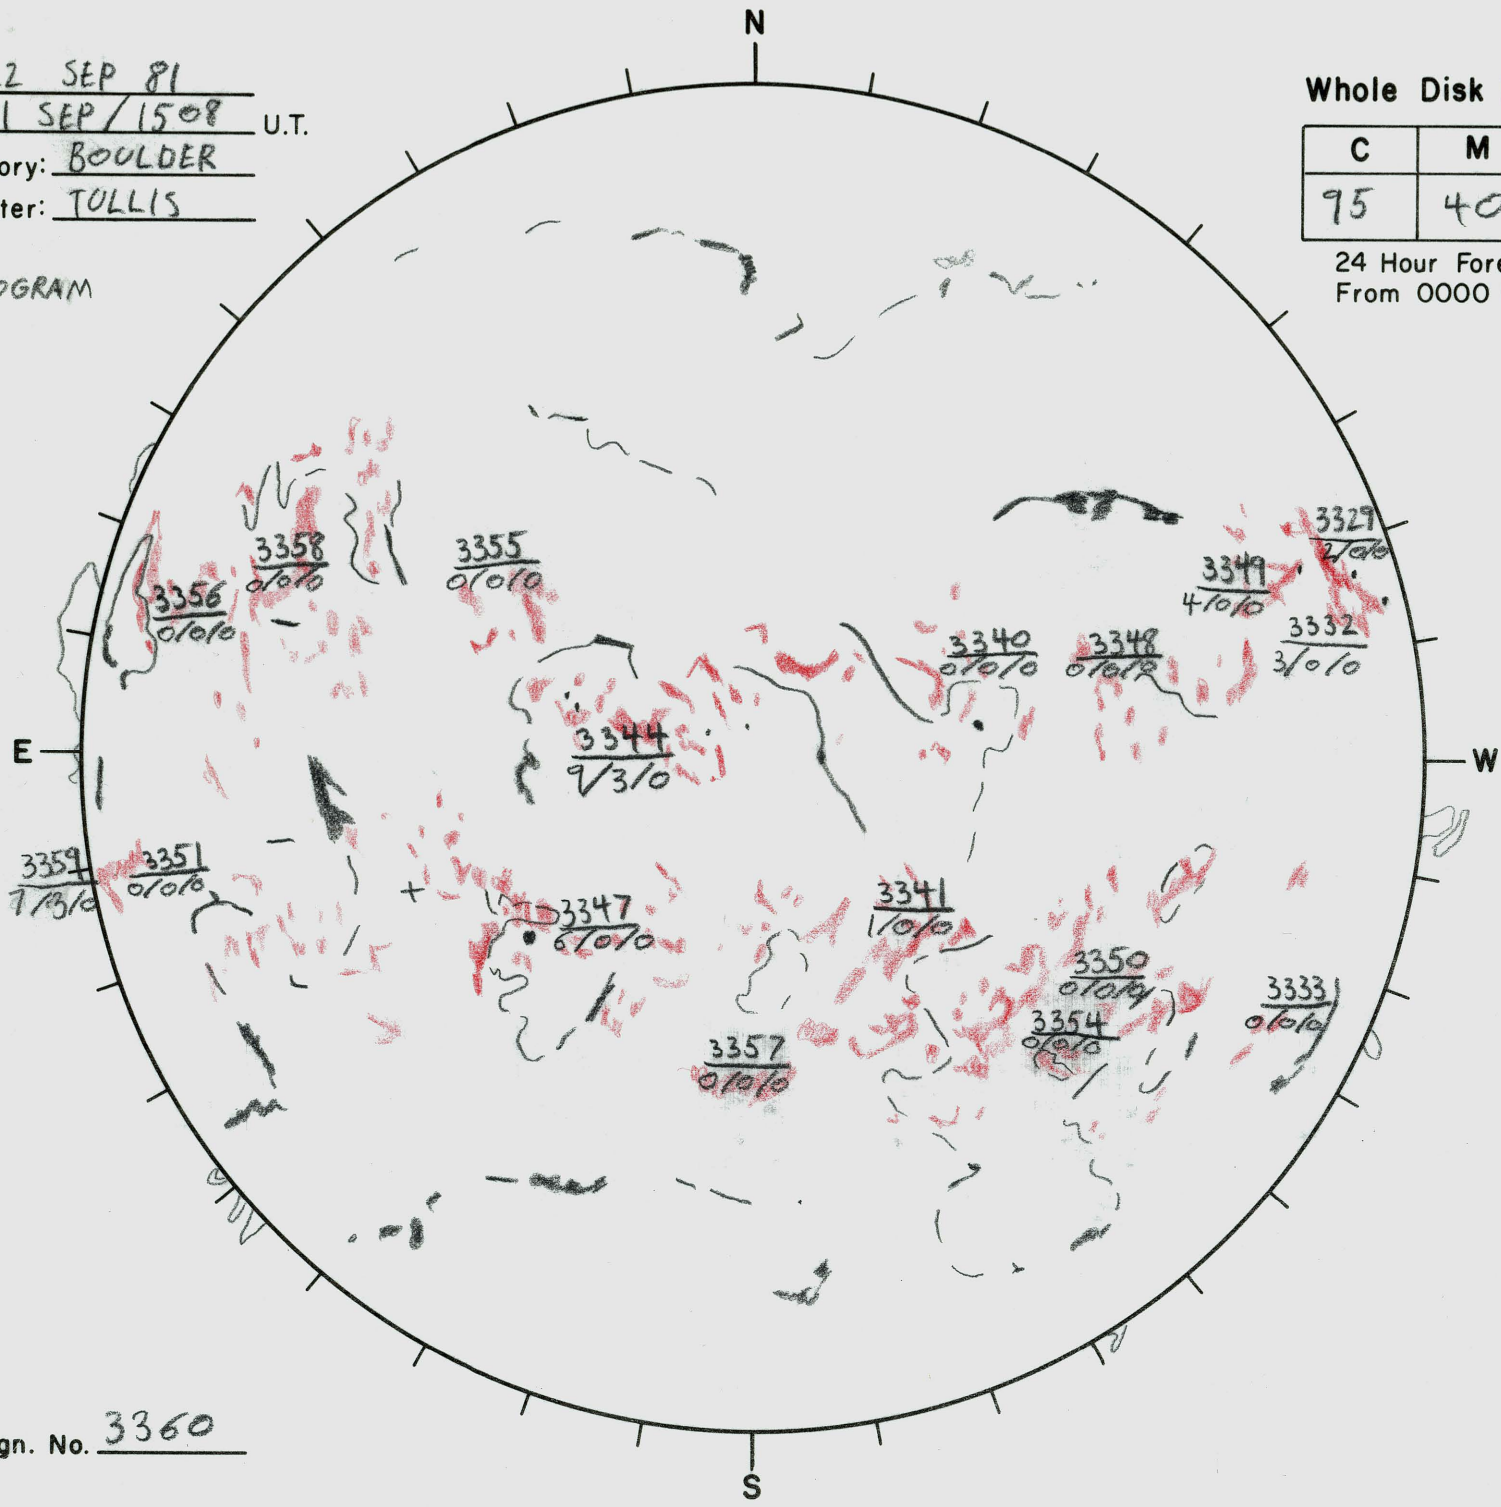

Date: 22 SEP 81  
 Time: 21 SEP/1508 U.T.  
 Observatory: BOULDER  
 Forecaster: TOLLIS

Whole Disk Forecast

C	M	X	P
95	40	1	1

24 Hour Forecast  
 From 0000 U.T. to 0000 U.T.

NO MAGNETOGRAM

Next Rgn. No. 3360

L<sub>f</sub> 273.3  
 B<sub>f</sub> +7.06