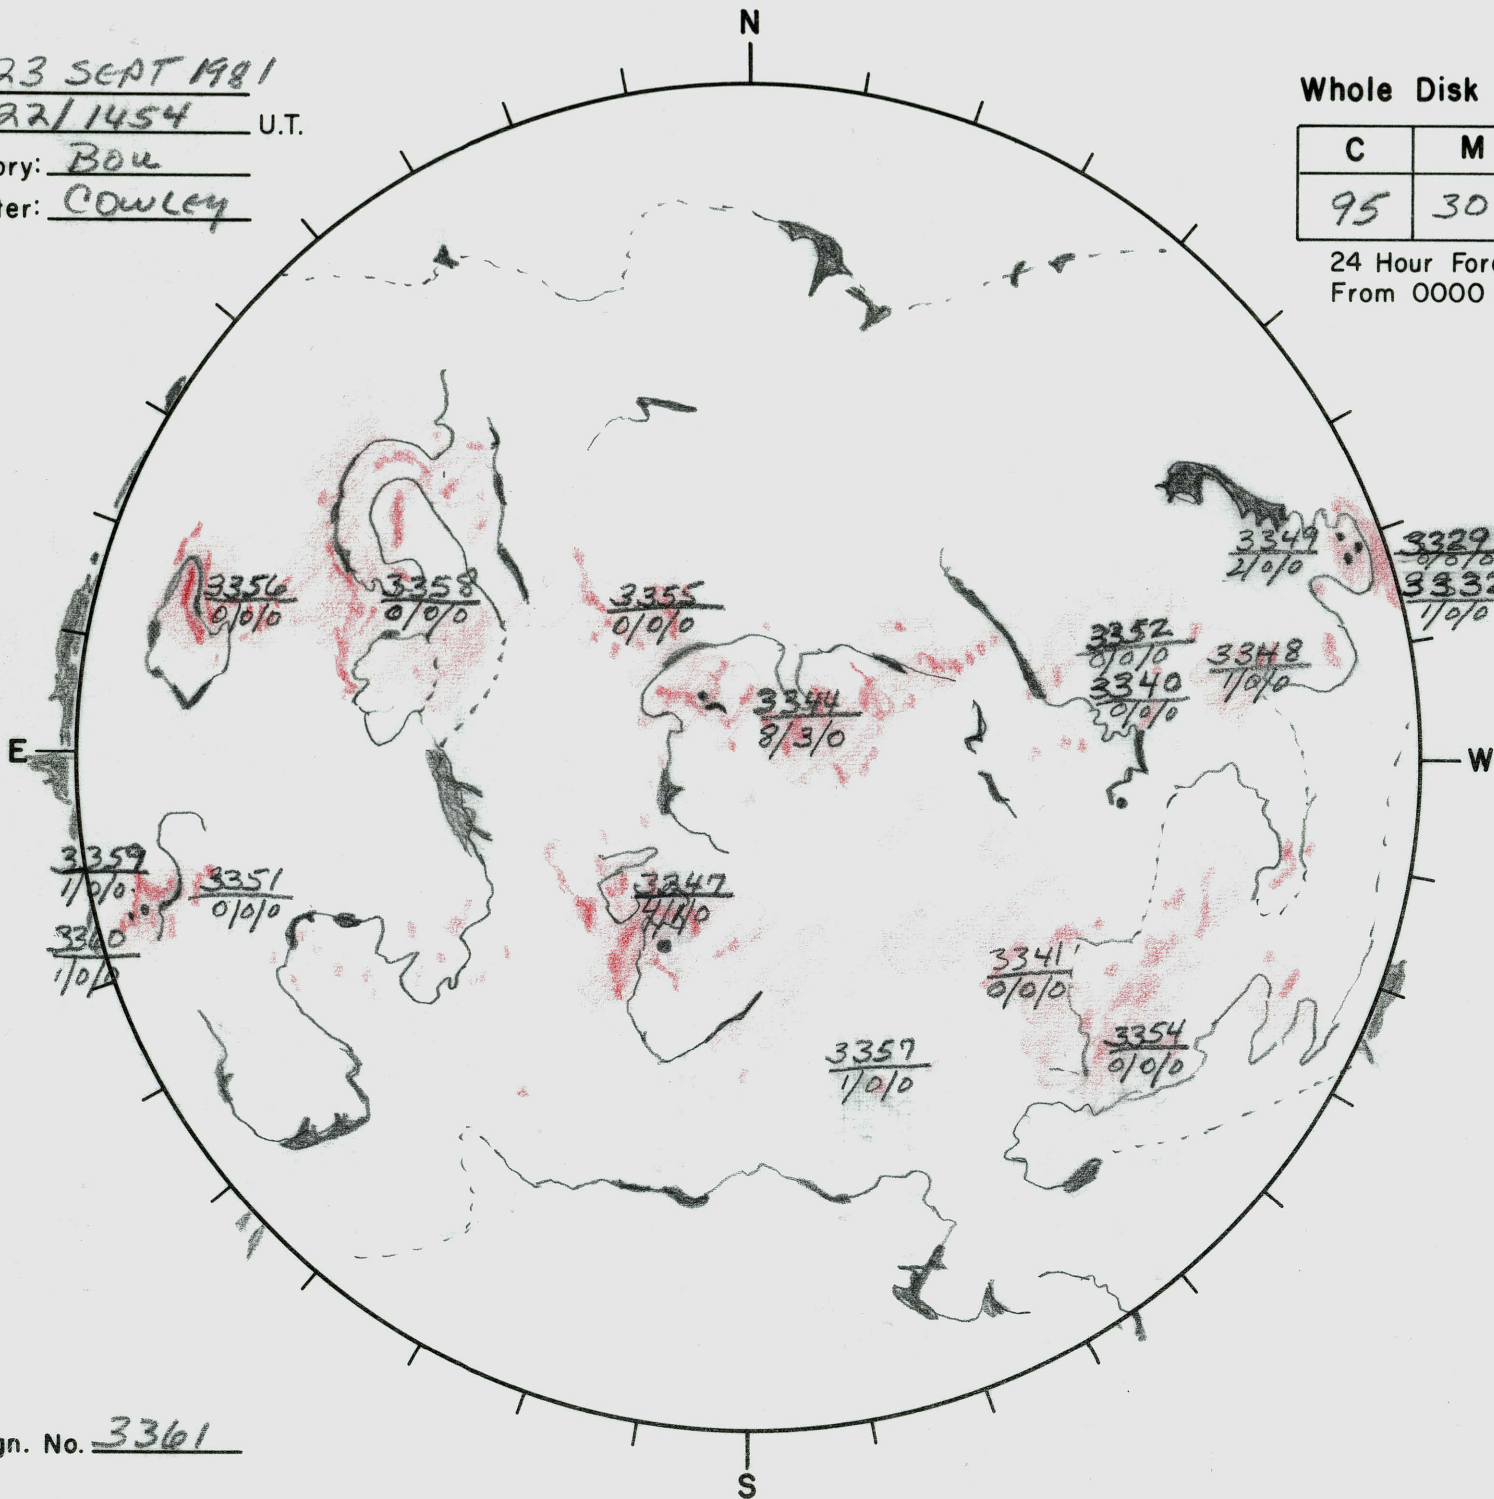

Date: 23 SEPT 1981
 Time: 22/1454 U.T.
 Observatory: Bou
 Forecaster: COWLEY

Whole Disk Forecast

C	M	X	A
95	30	1	1

24 Hour Forecast
 From 0000 U.T. to 0000 U.T.

Next Rgn. No. 3361

L_t 260.3
 B_t +7.03