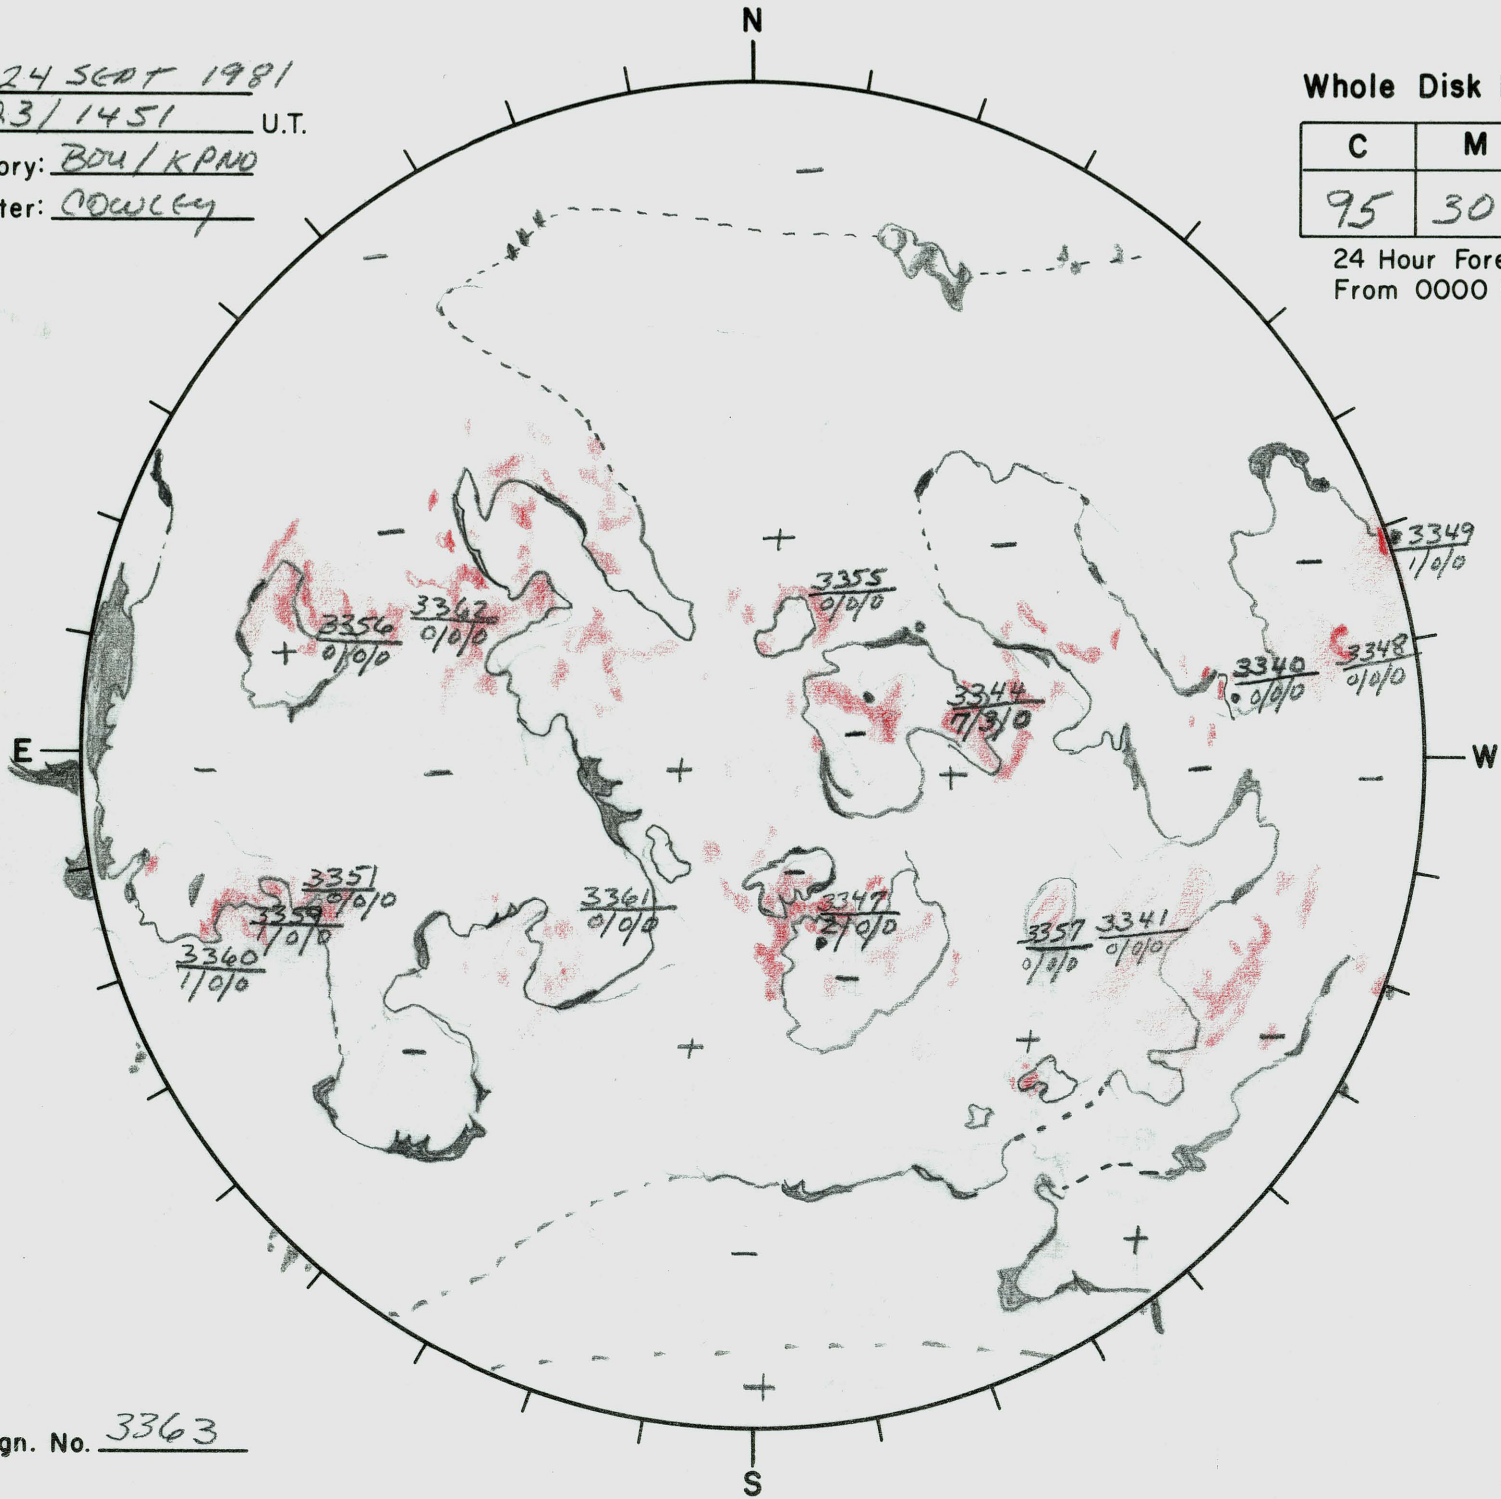

Date: 24 SEPT 1981  
 Time: 23/1451 U.T.  
 Observatory: BON/KPND  
 Forecaster: COWLEY

Whole Disk Forecast

C	M	X	P
95	30	01	01

24 Hour Forecast  
 From 0000 U.T. to 0000 U.T.

Next Rgn. No. 3363

L† 247.3  
 B† +7.0