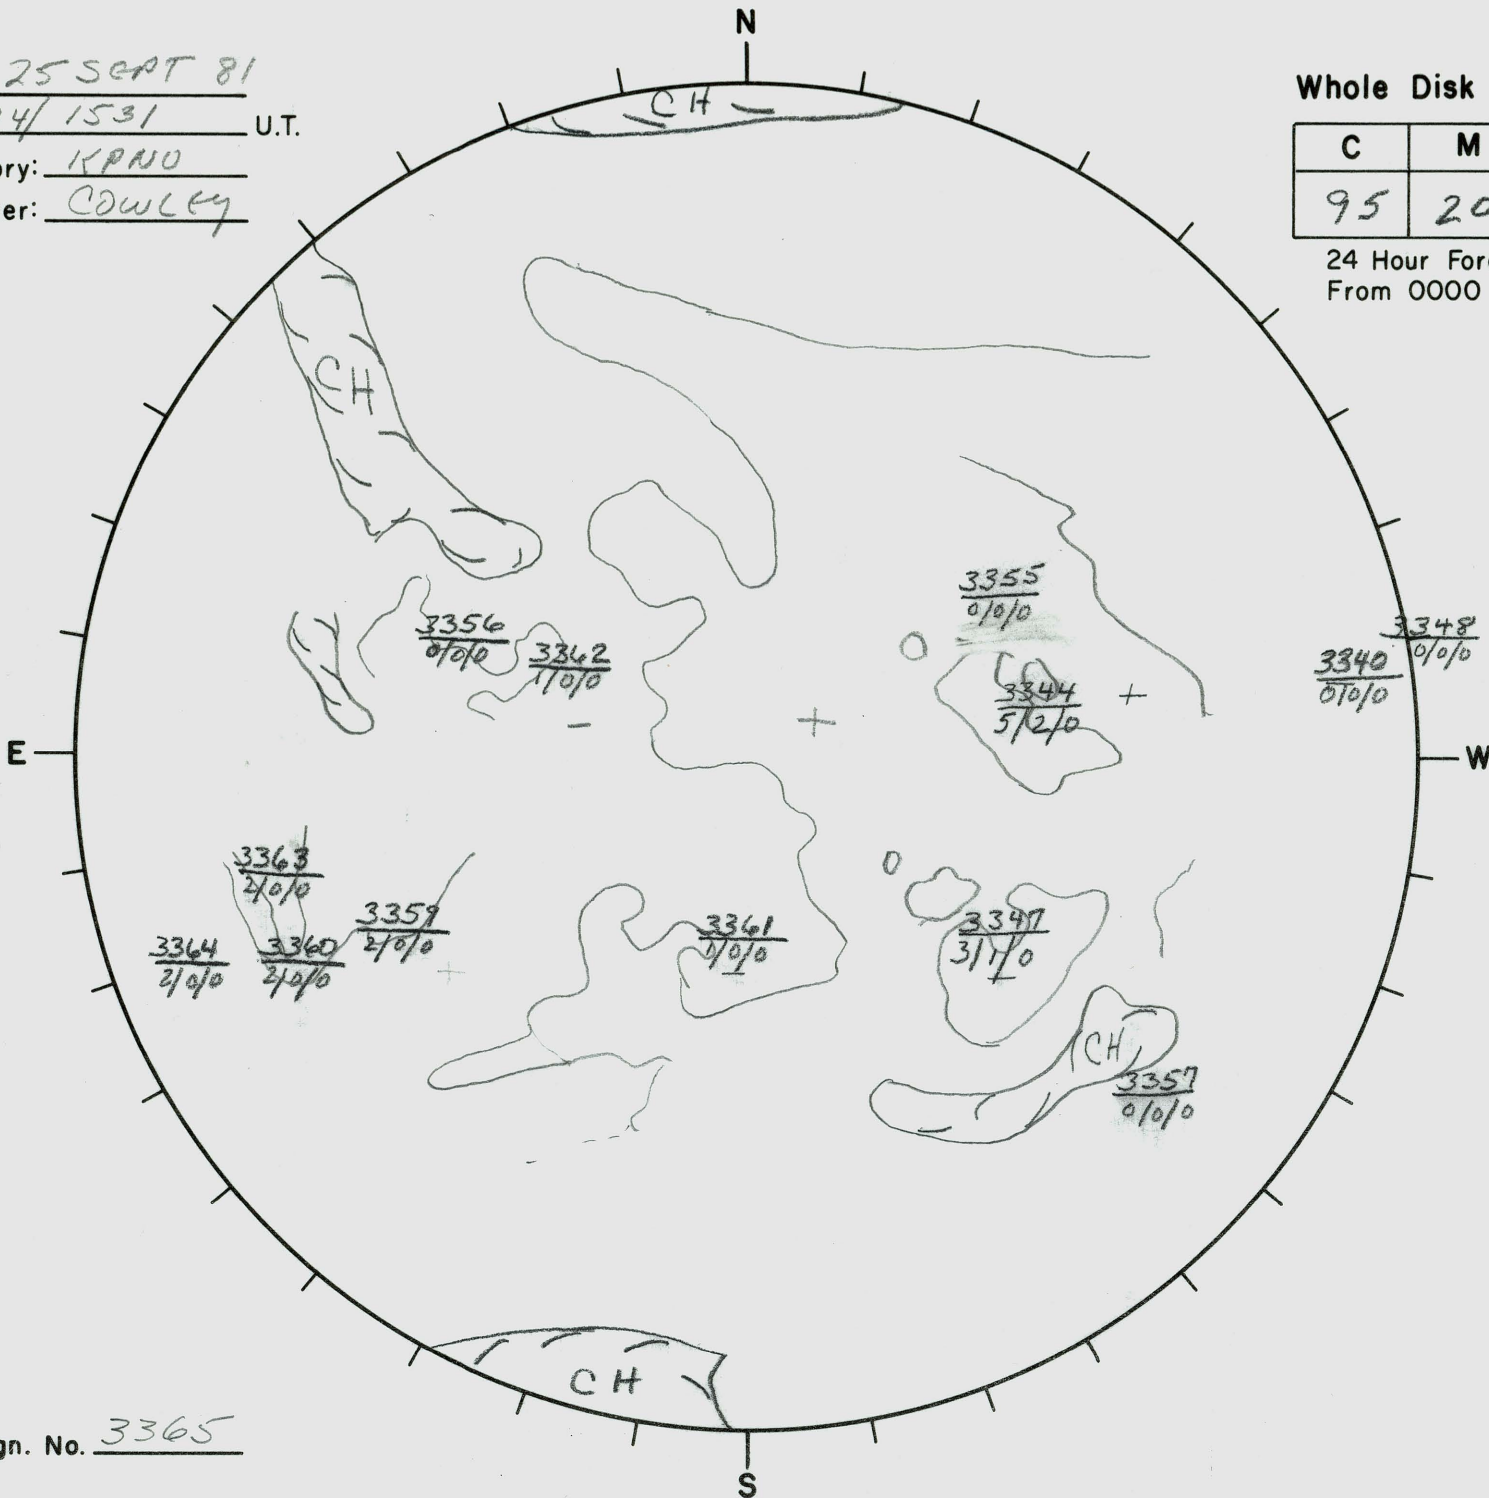

Date: 25 SEPT 81
 Time: 24/1531 U.T.
 Observatory: KPNU
 Forecaster: COWLEY

Whole Disk Forecast

C	M	X	P
95	20	01	01

24 Hour Forecast
 From 0000 U.T. to 0000 U.T.

Next Rgn. No. 3365

L† 233.5
 B† +6.97