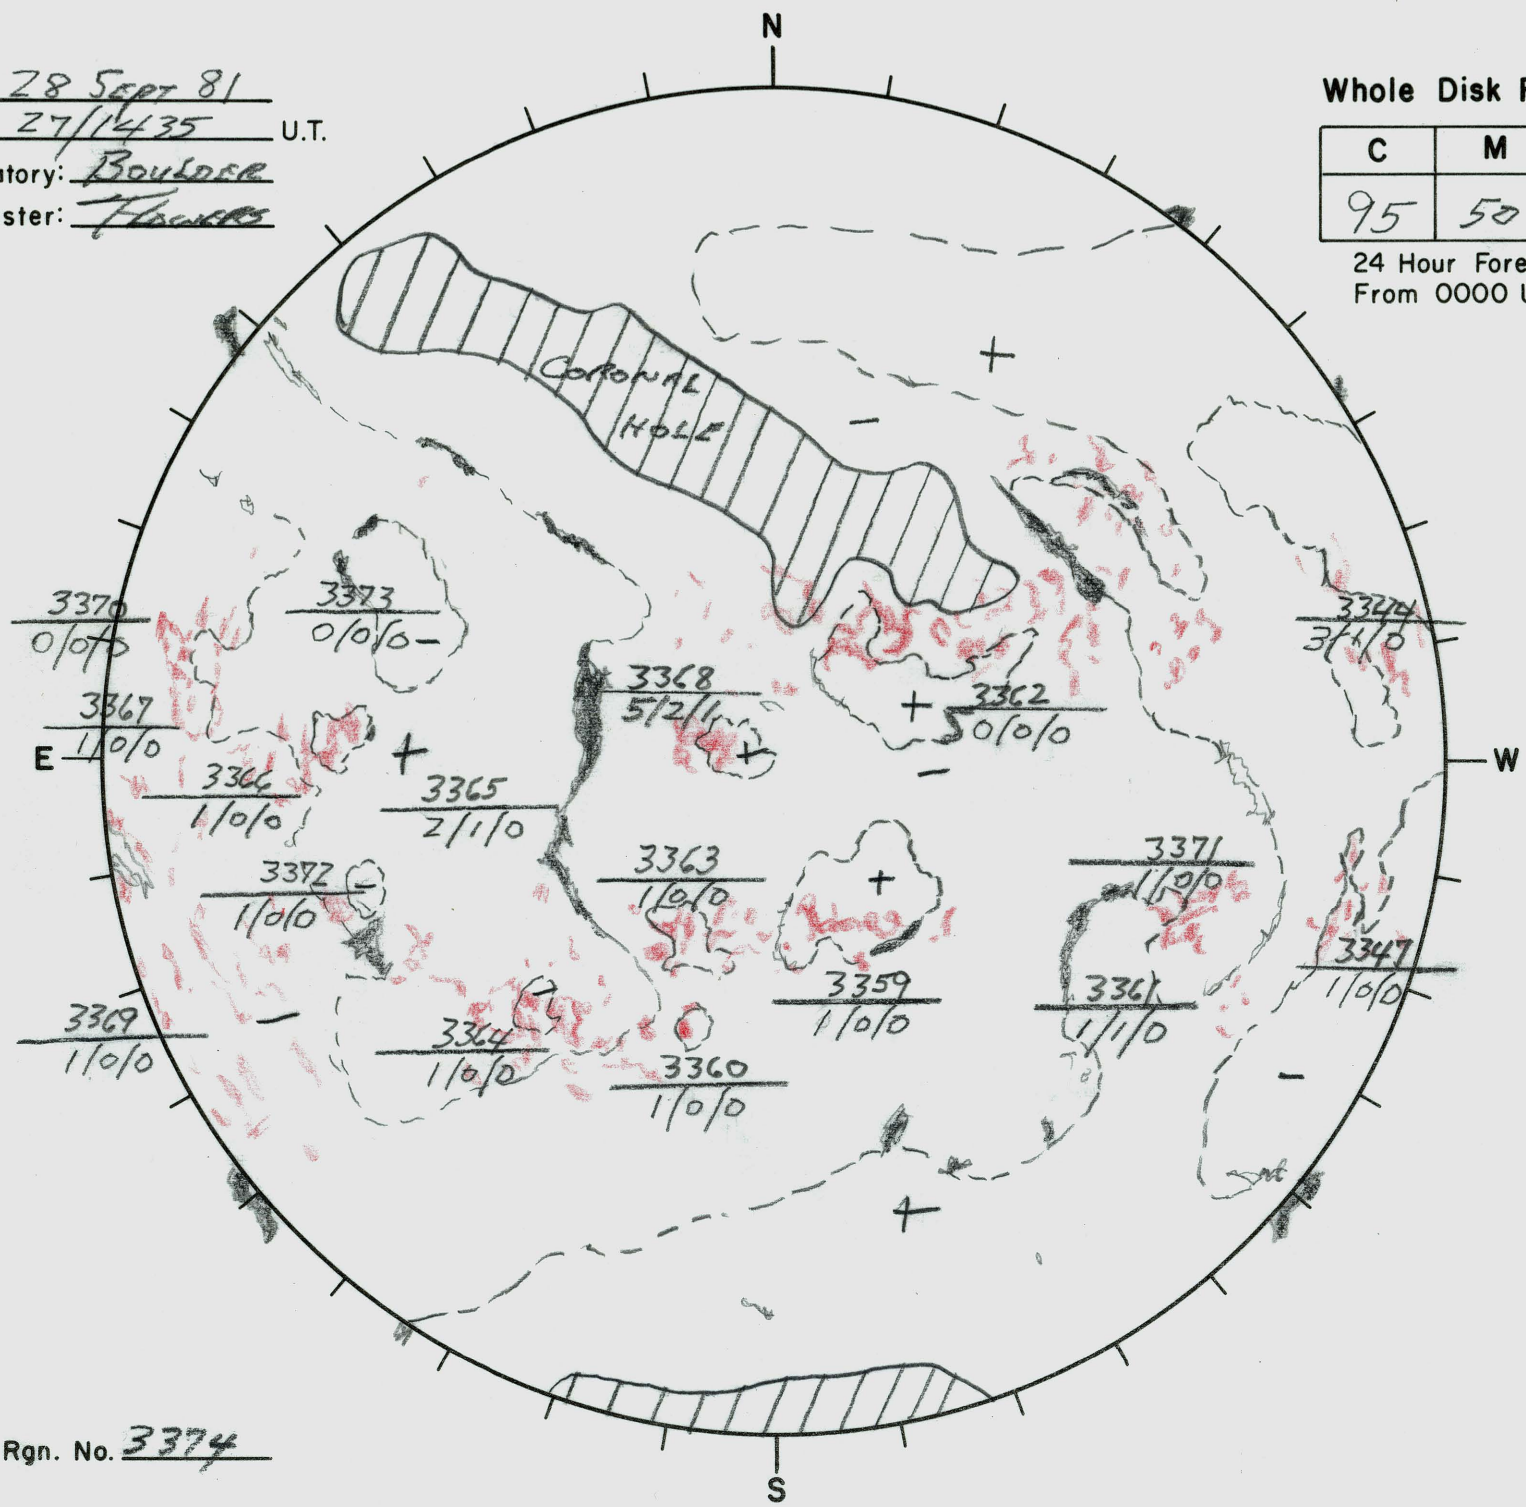

Date: 28 SEPT 81
 Time: 27/1435 U.T.
 Observatory: BOULDER
 Forecaster: FLANNERS

Whole Disk Forecast

C	M	X
95	50	01

24 Hour Forecast
 From 0000 U.T. to 0000 U.T.

Next Rgn. No. 3374

L† 202
 B† +6.8