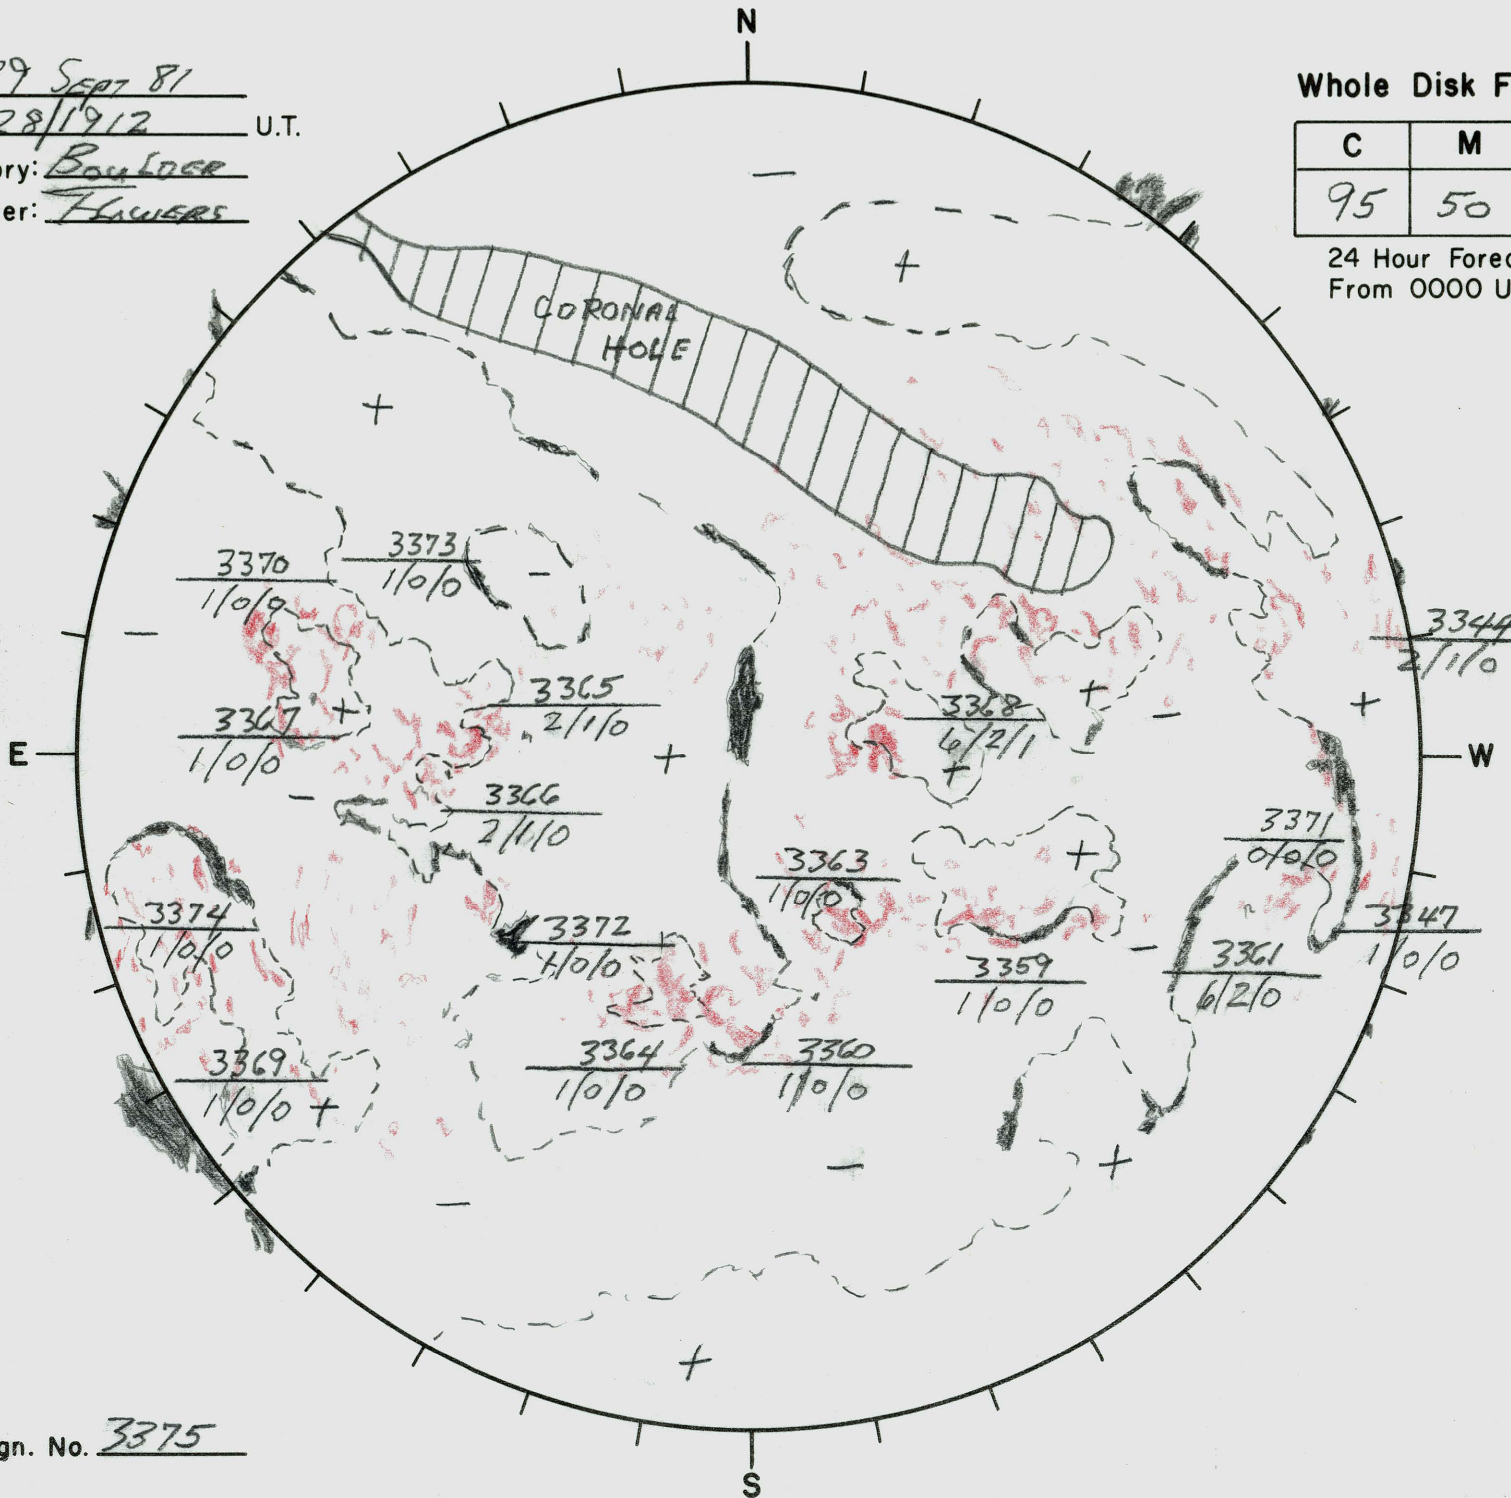

Date: 29 SEPT 81
 Time: 28/1912 U.T.
 Observatory: BOULDER
 Forecaster: FLAHERS

Whole Disk Forecast

C	M	X
95	50	01

24 Hour Forecast
 From 0000 U.T. to 0000 U.T.

Next Rgn. No. 3375

L_t 180
 B_t 76.8