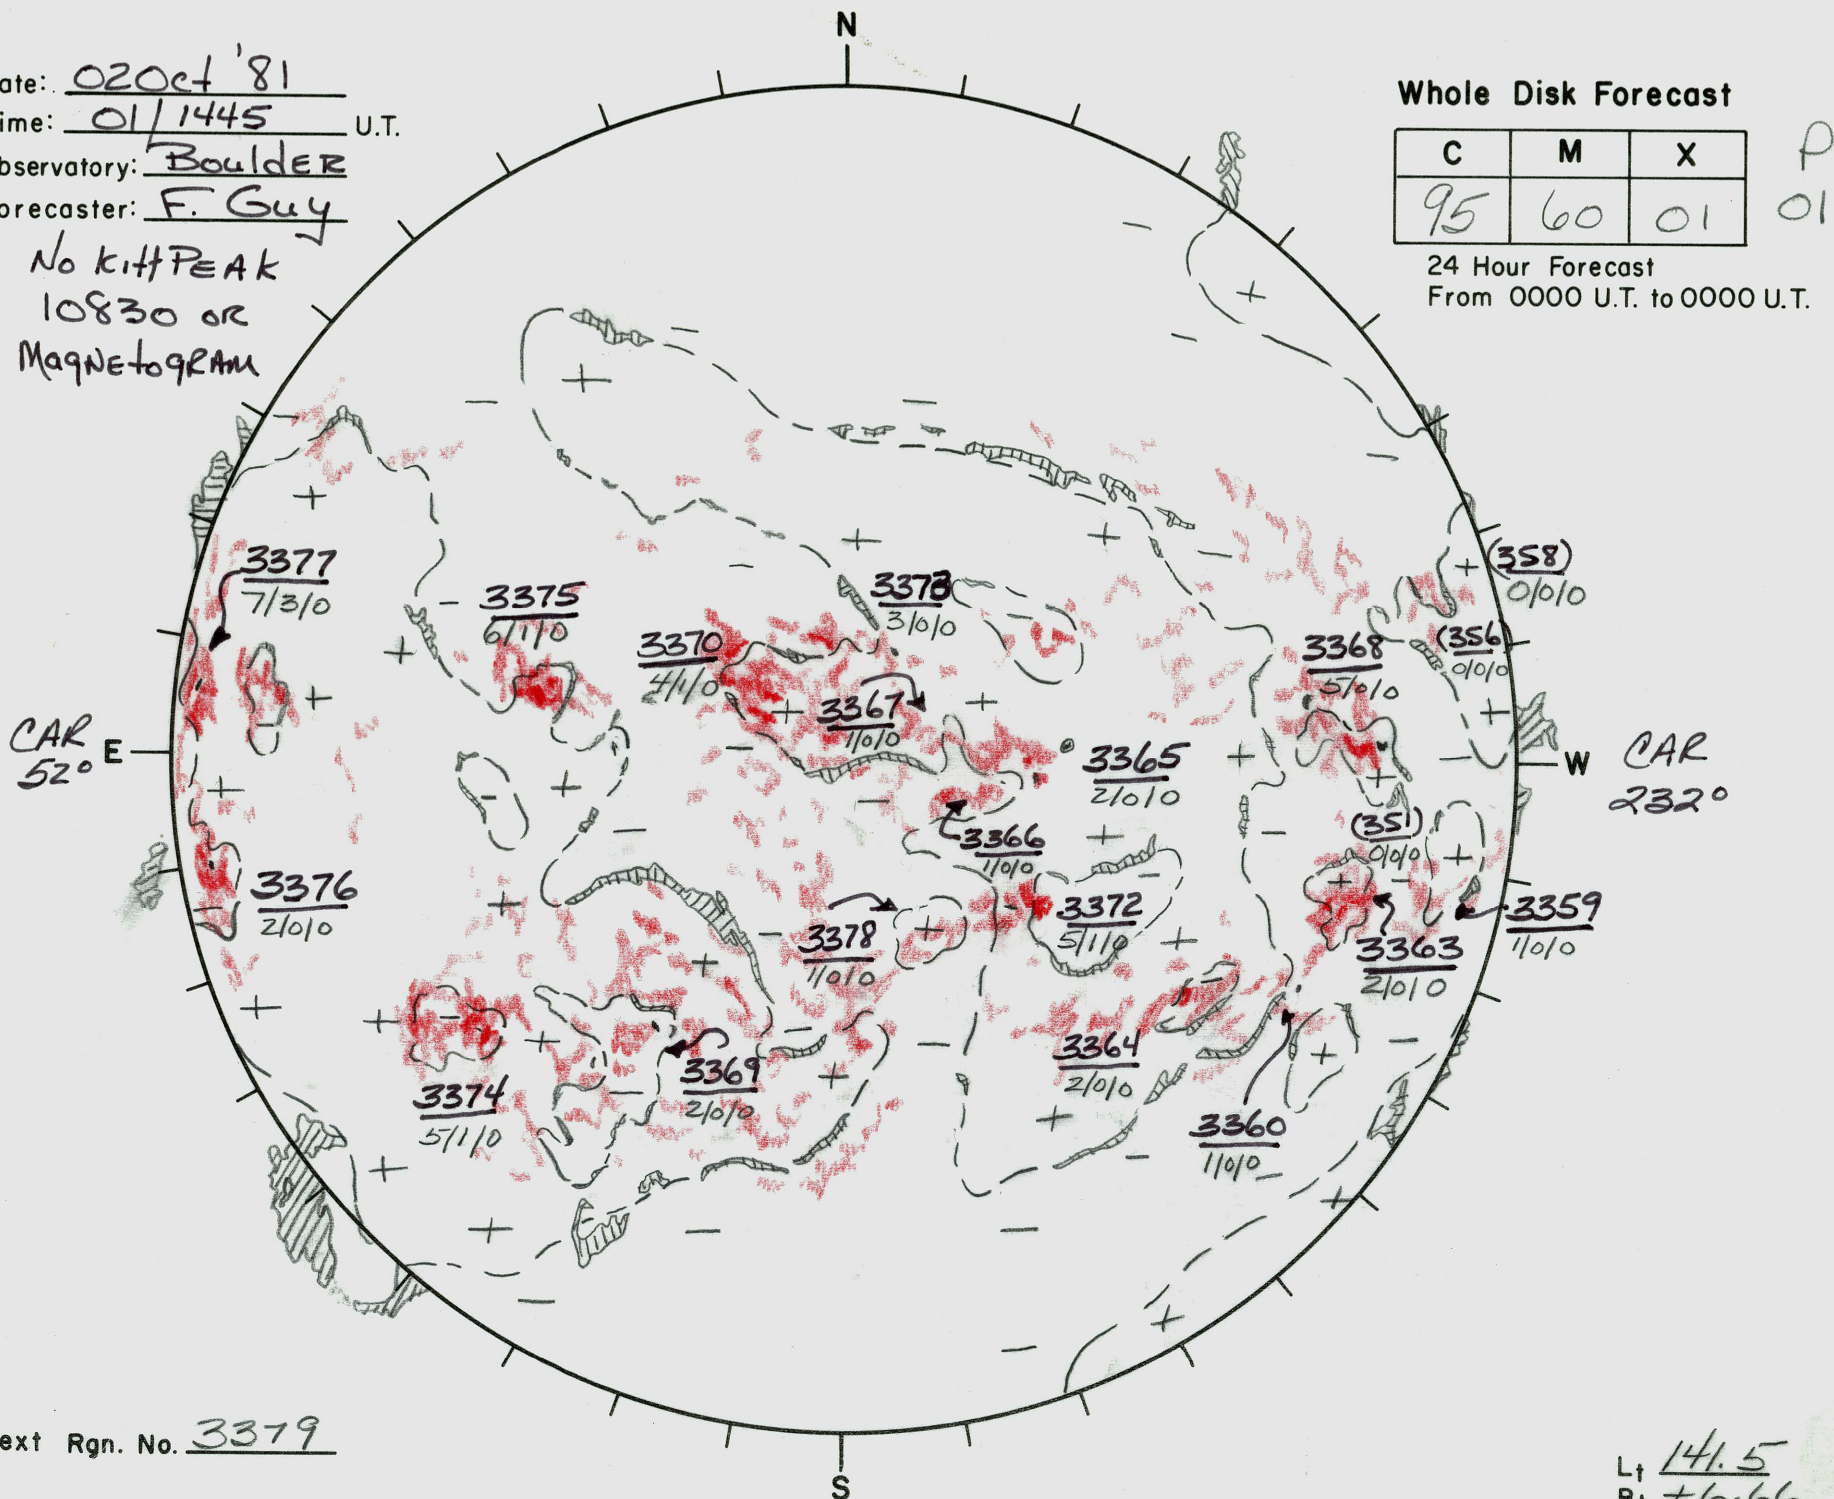

Date: 02 Oct '81
 Time: 01/1445 U.T.
 Observatory: Boulder
 Forecaster: F. Guy

No Kitt Peak
 10830 OR
 Magnetogram

Whole Disk Forecast

| C | M | X |
|----|----|----|
| 95 | 60 | 01 |

P
01

24 Hour Forecast
 From 0000 U.T. to 0000 U.T.

Next Rgn. No. 3379

L† 14.5
 B† +6.66