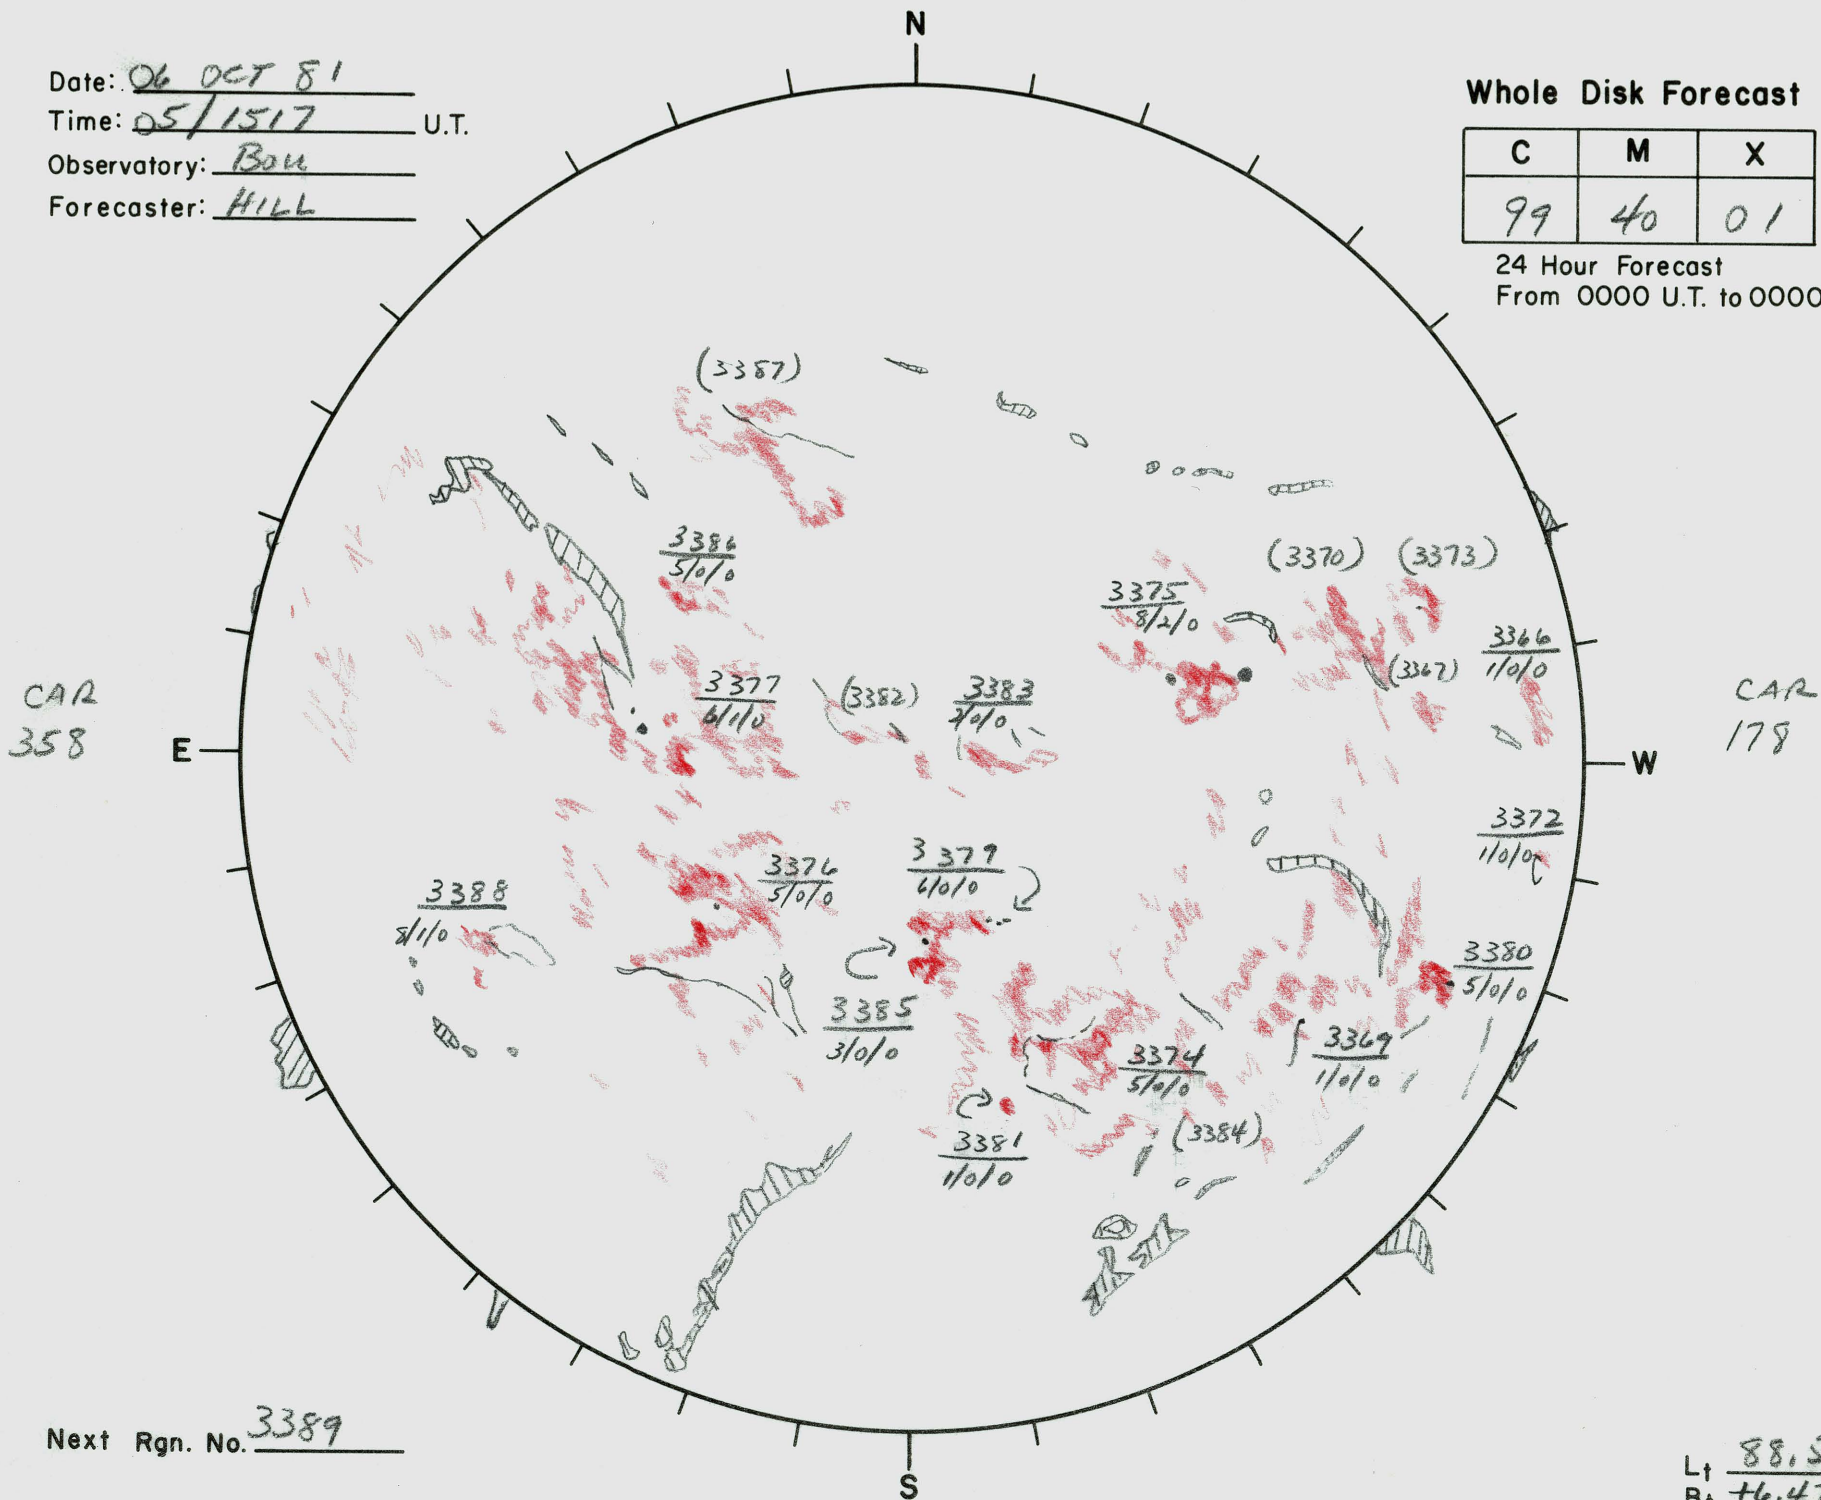

Date: 06 OCT 81
 Time: 05/1517 U.T.
 Observatory: Bou
 Forecaster: HILL

Whole Disk Forecast

C	M	X
99	40	01 01

24 Hour Forecast
 From 0000 U.T. to 0000 U.T.

Next Rgn. No. 3389

L_† 88.5
 B_† +6.47