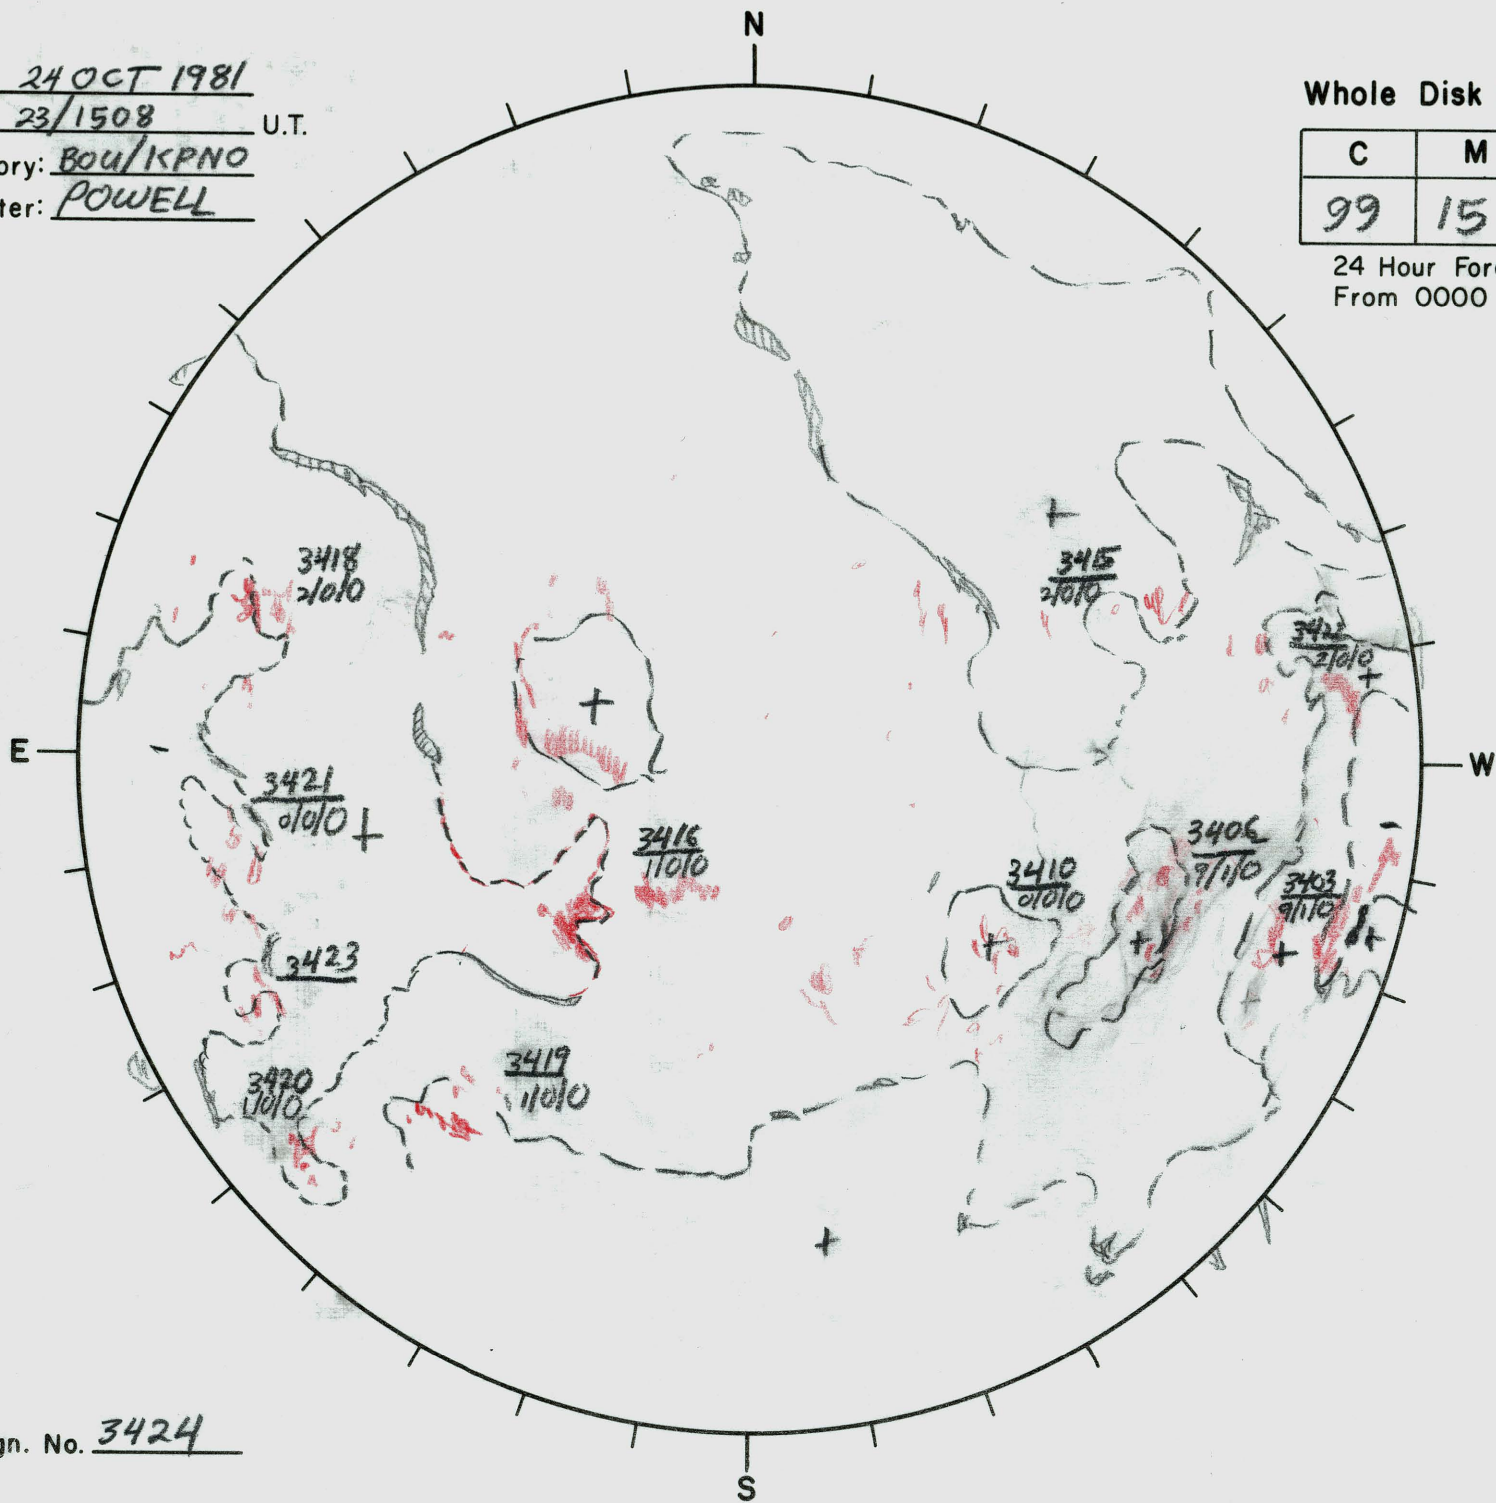

Date: 24 OCT 1981  
 Time: 23/1508 U.T.  
 Observatory: BOU/KPNO  
 Forecaster: POWELL

Whole Disk Forecast

C	M	X	P
99	15	5	5

24 Hour Forecast  
 From 0000 U.T. to 0000 U.T.

Next Rgn. No. 3424

Lt 211.1  
 Bt 5.16