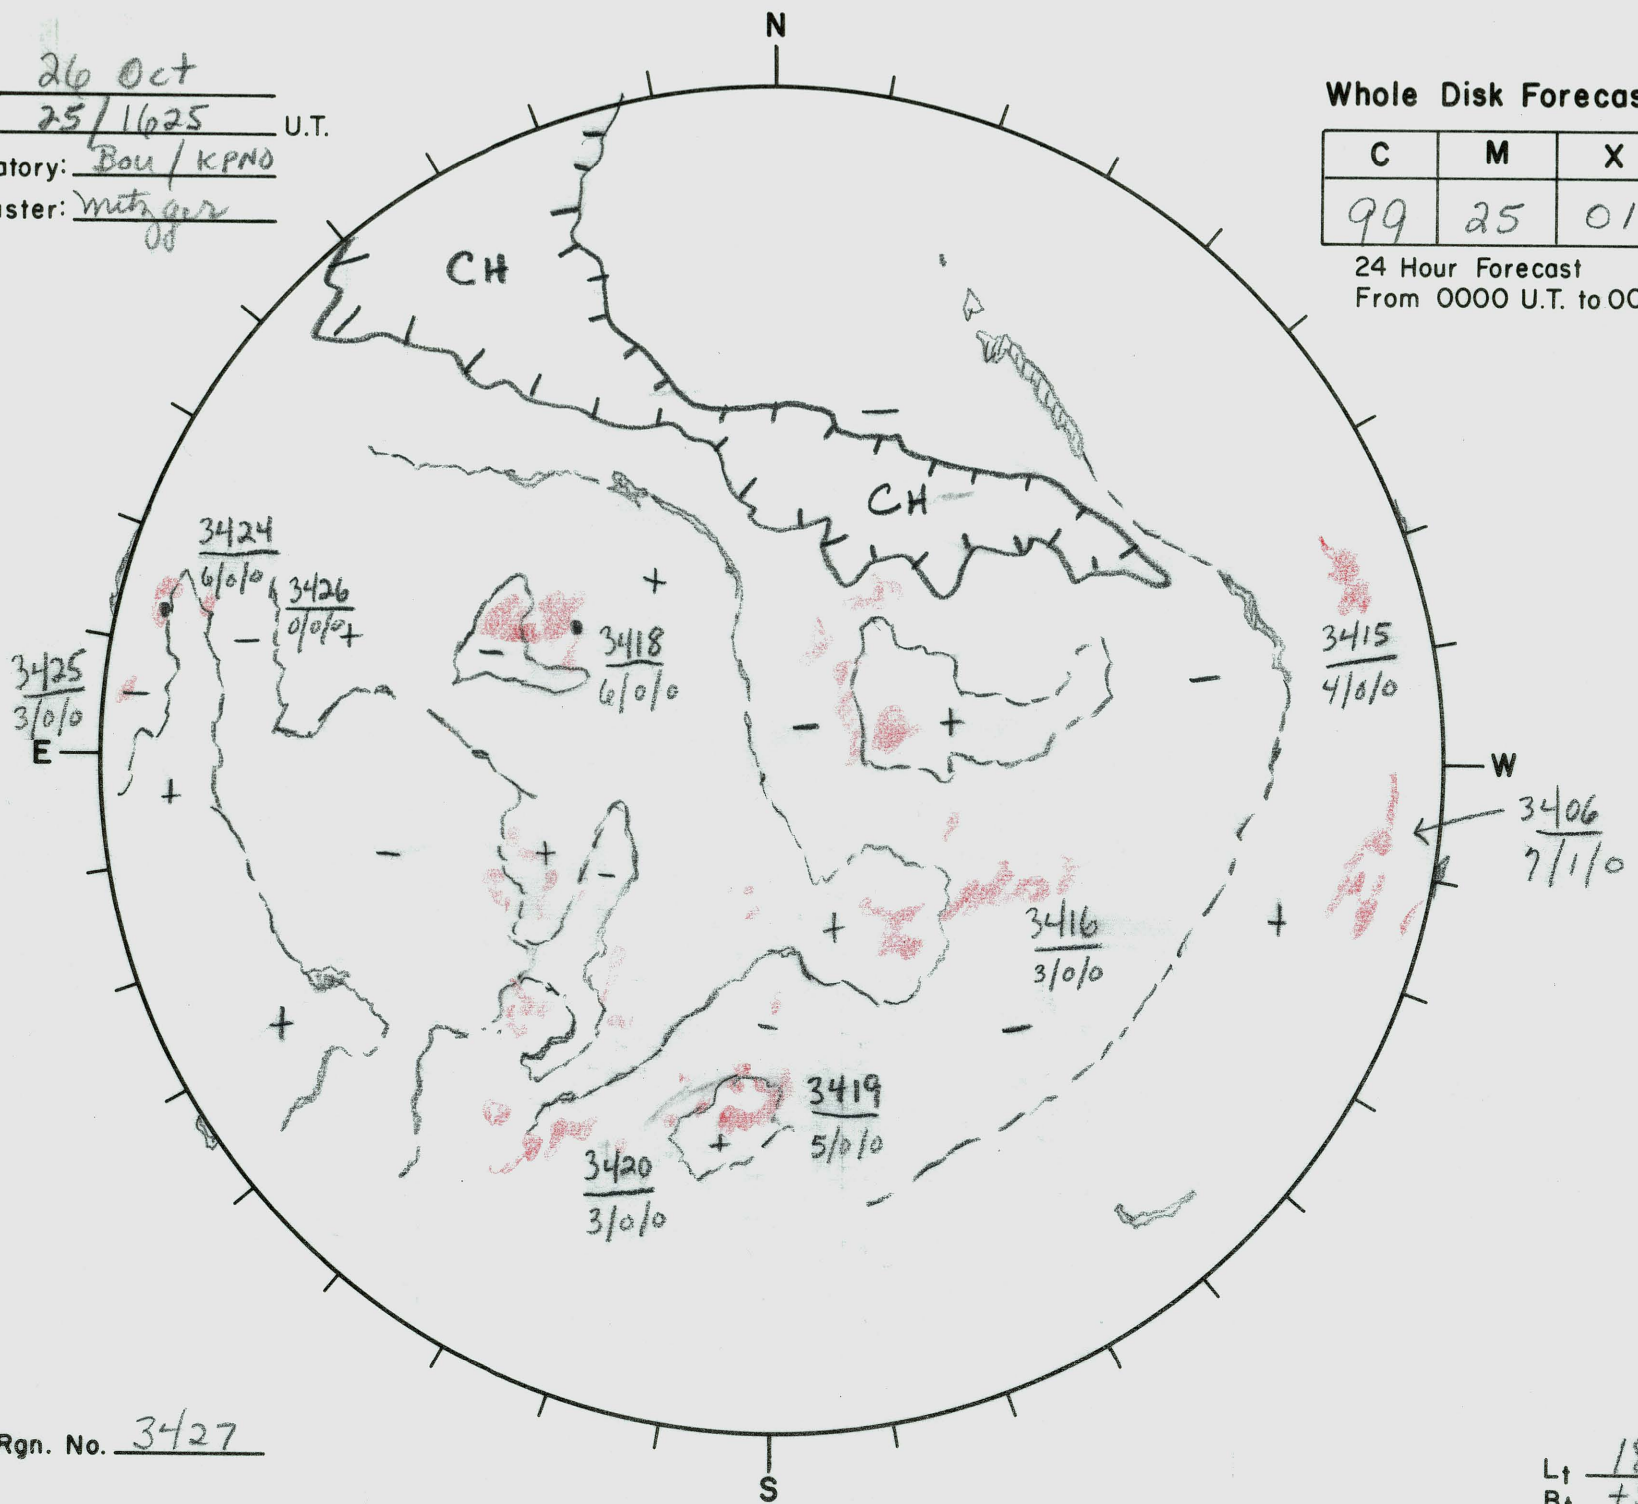

Date: 26 Oct
 Time: 25/1625 U.T.
 Observatory: Bou / KPNO
 Forecaster: mtg

Whole Disk Forecast

C	M	X
99	25	01

24 Hour Forecast
 From 0000 U.T. to 0000 U.T.

Next Rgn. No. 3427

L_t 184
 B_t +5.0