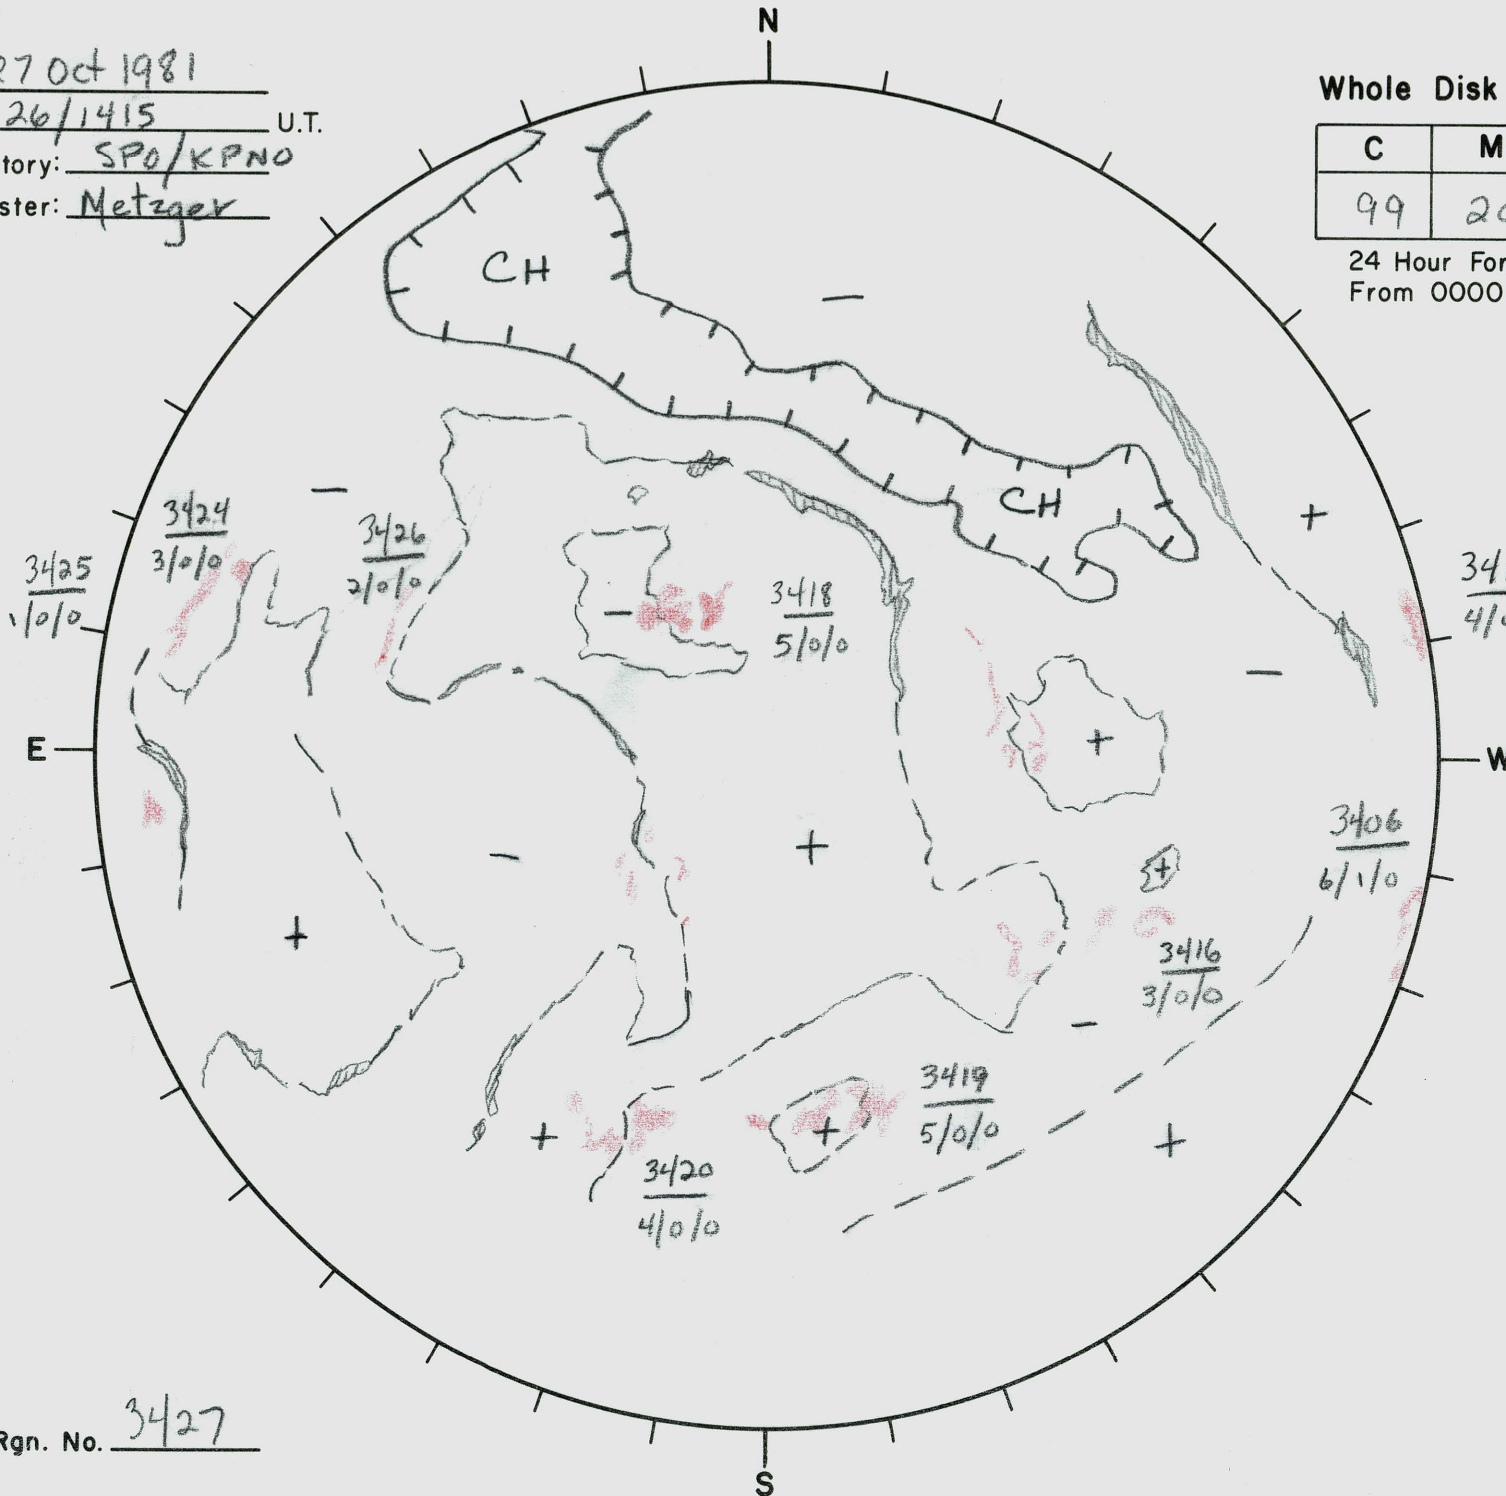

Date: 27 Oct 1981  
 Time: 26/1415 U.T.  
 Observatory: SPO/KPNO  
 Forecaster: Metzger

Whole Disk Forecast

C	M	X
99	20	01

24 Hour Forecast  
 From 0000 U.T. to 0000 U.T.

Next Rgn. No. 3427

Lt 171  
 Bt +5.0