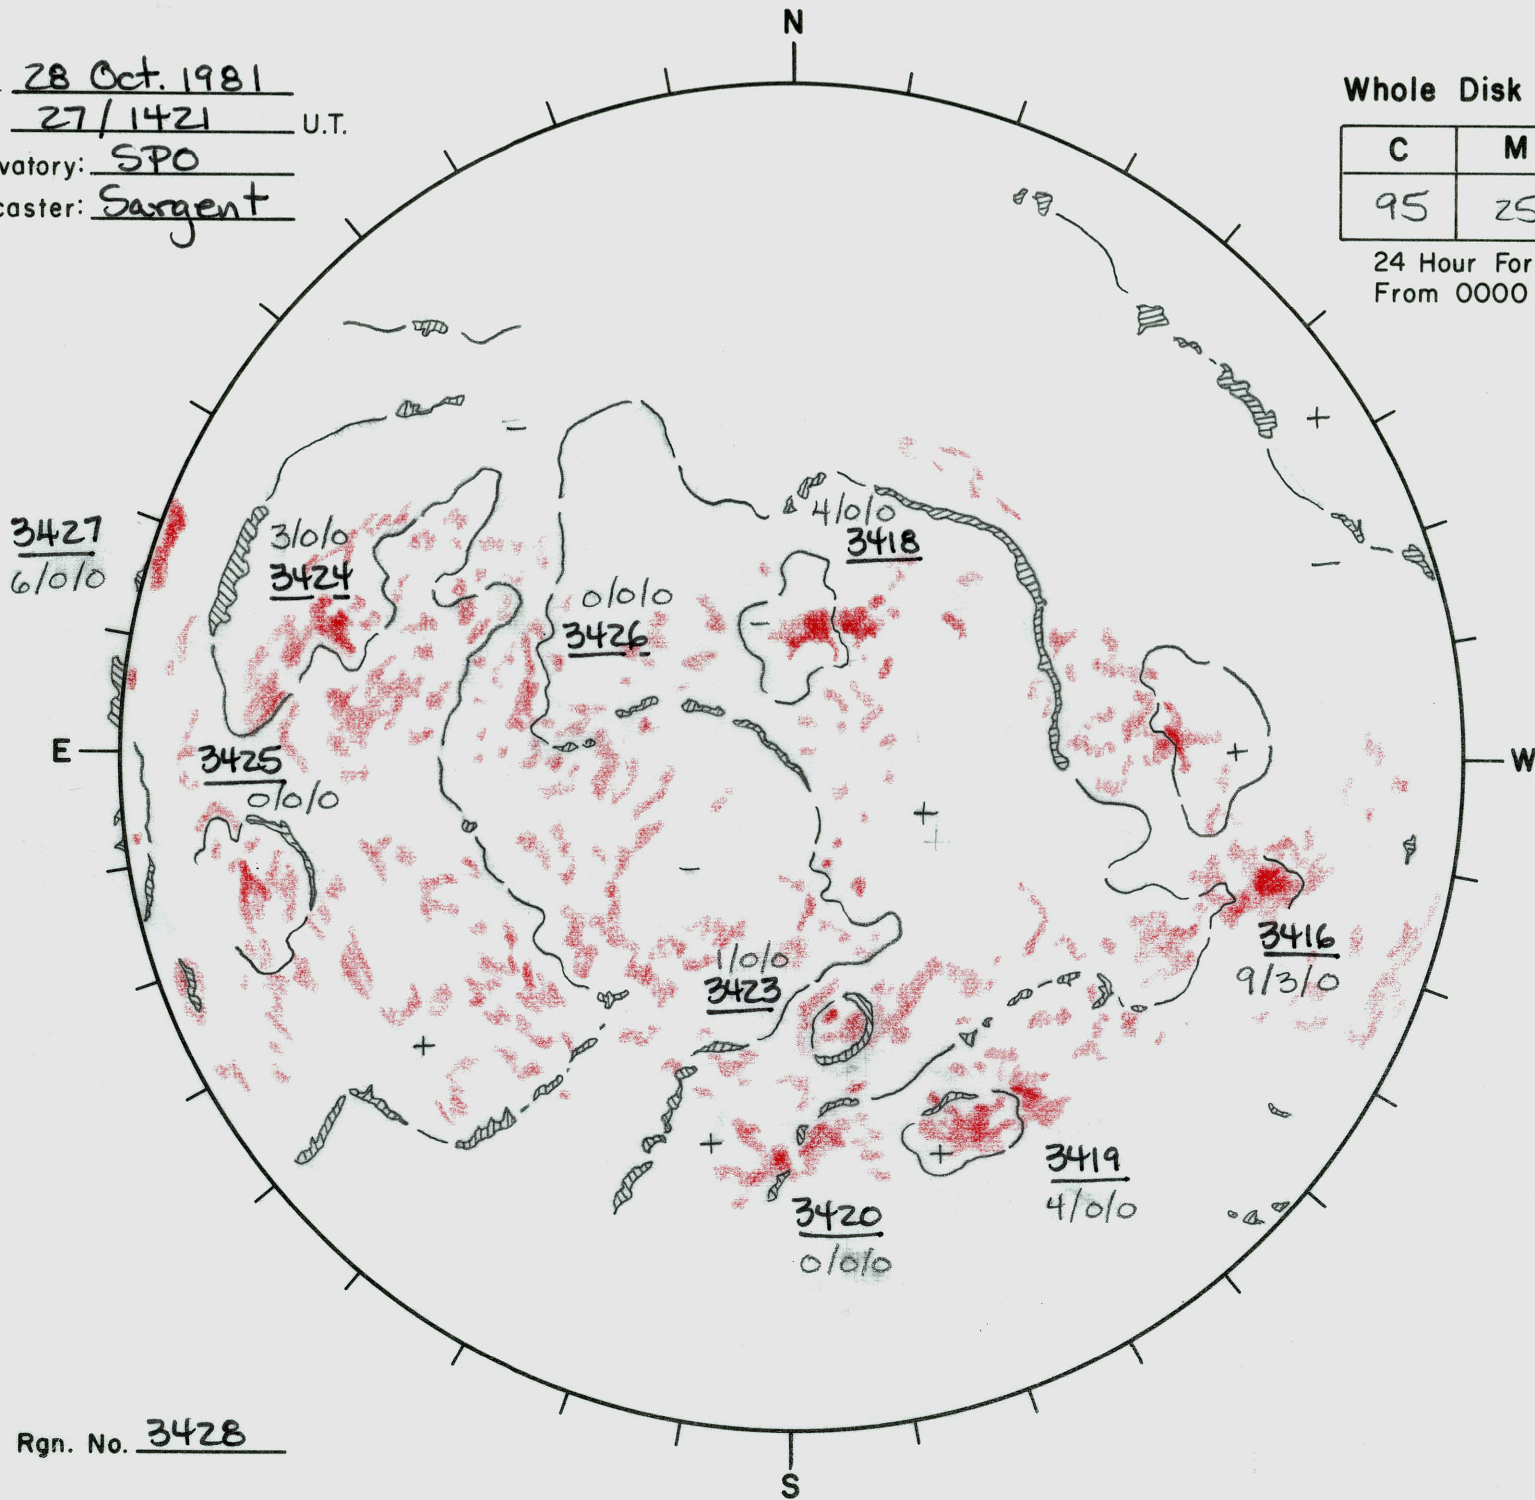

Date: 28 Oct. 1981
 Time: 27/1421 U.T.
 Observatory: SPO
 Forecaster: Sargent

Whole Disk Forecast

C	M	X
95	25	01

24 Hour Forecast
 From 0000 U.T. to 0000 U.T.

Next Rgn. No. 3428

L_t 159°
 B_t 4.7°