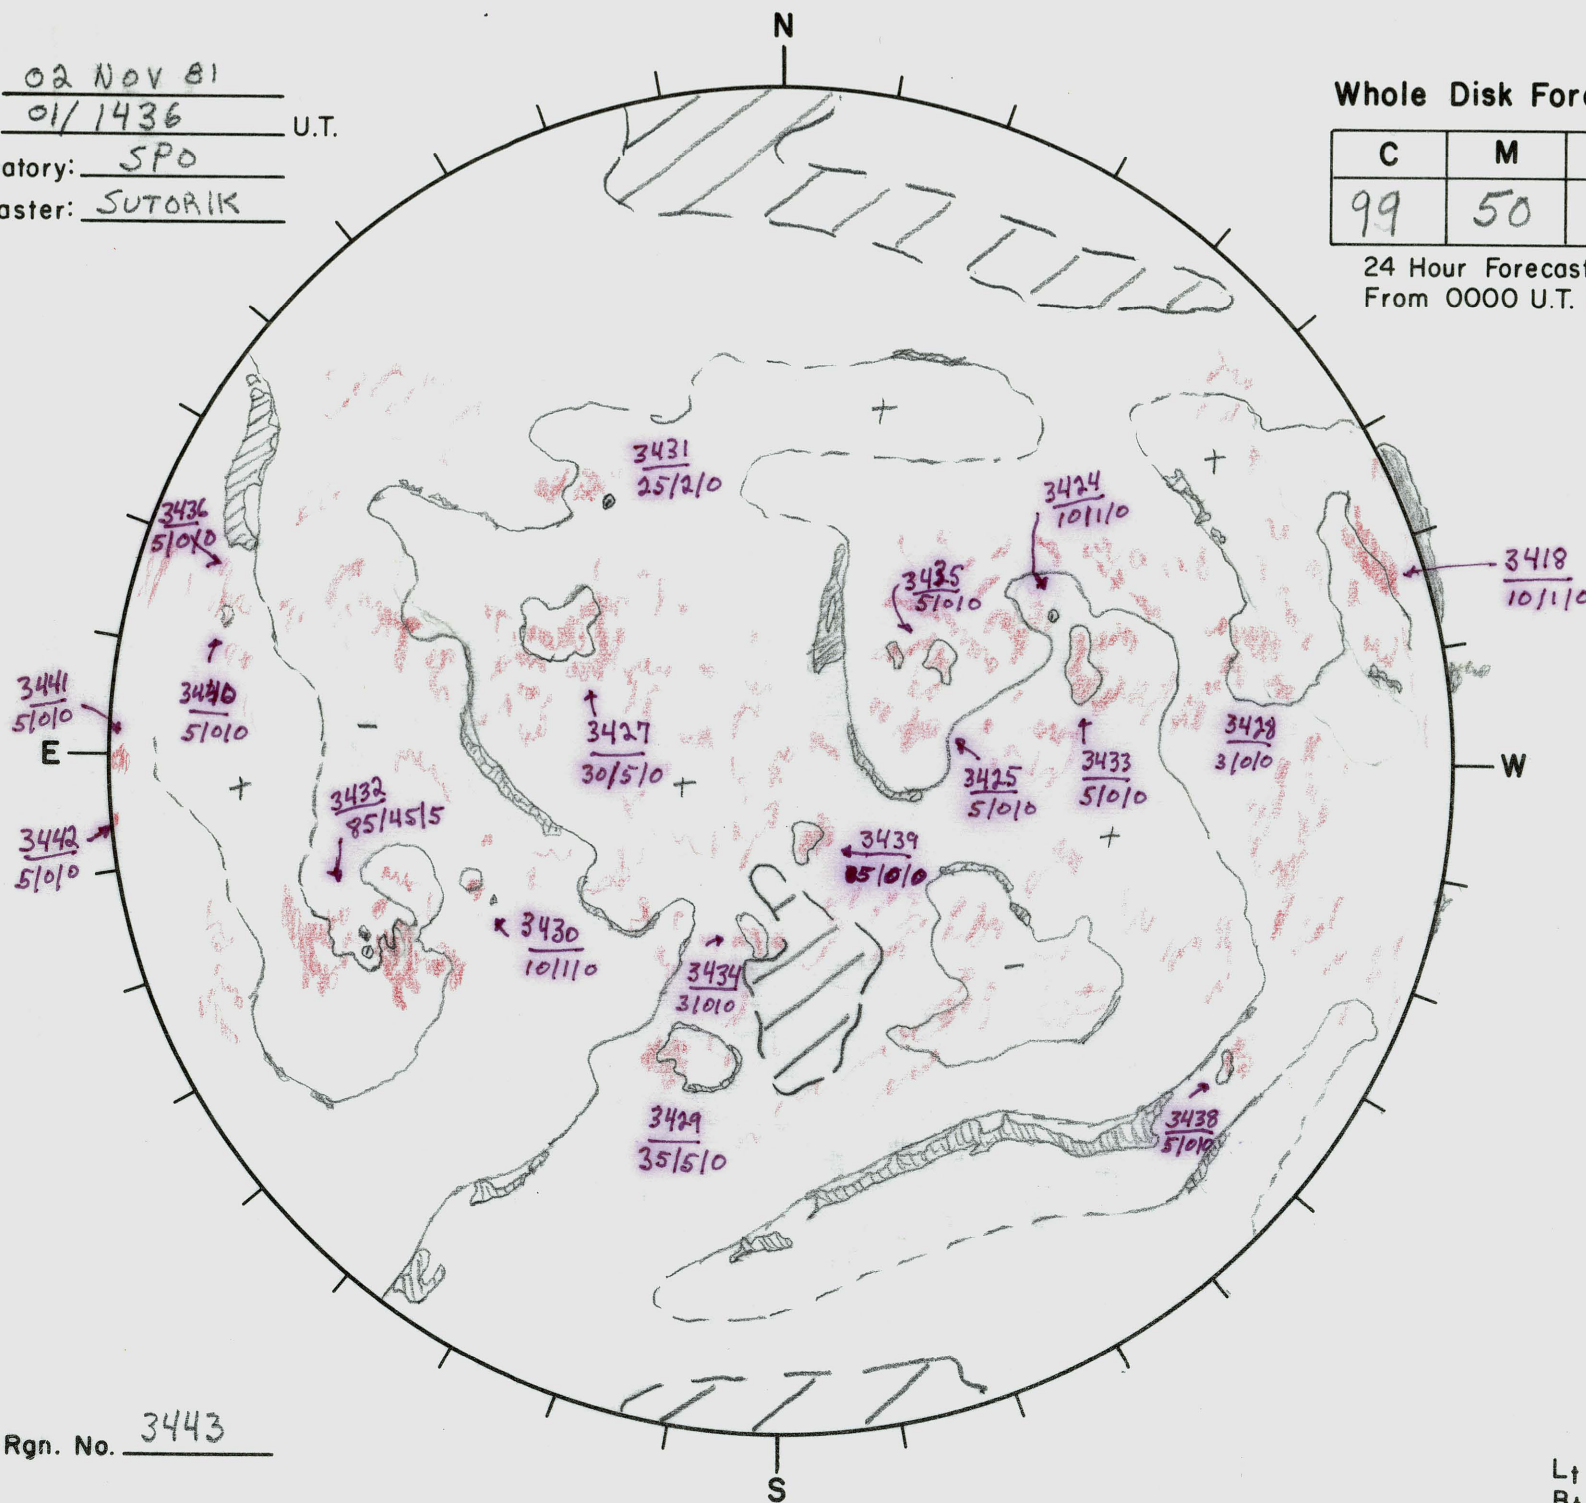

Date: 02 NOV 81
 Time: 01/1436 U.T.
 Observatory: SPO
 Forecaster: SUTORIK

Whole Disk Forecast

C	M	X
99	50	5

24 Hour Forecast
 From 0000 U.T. to 0000 U.T.

Next Rgn. No. 3443

Lt 93°
 Bt $+4^{\circ}$