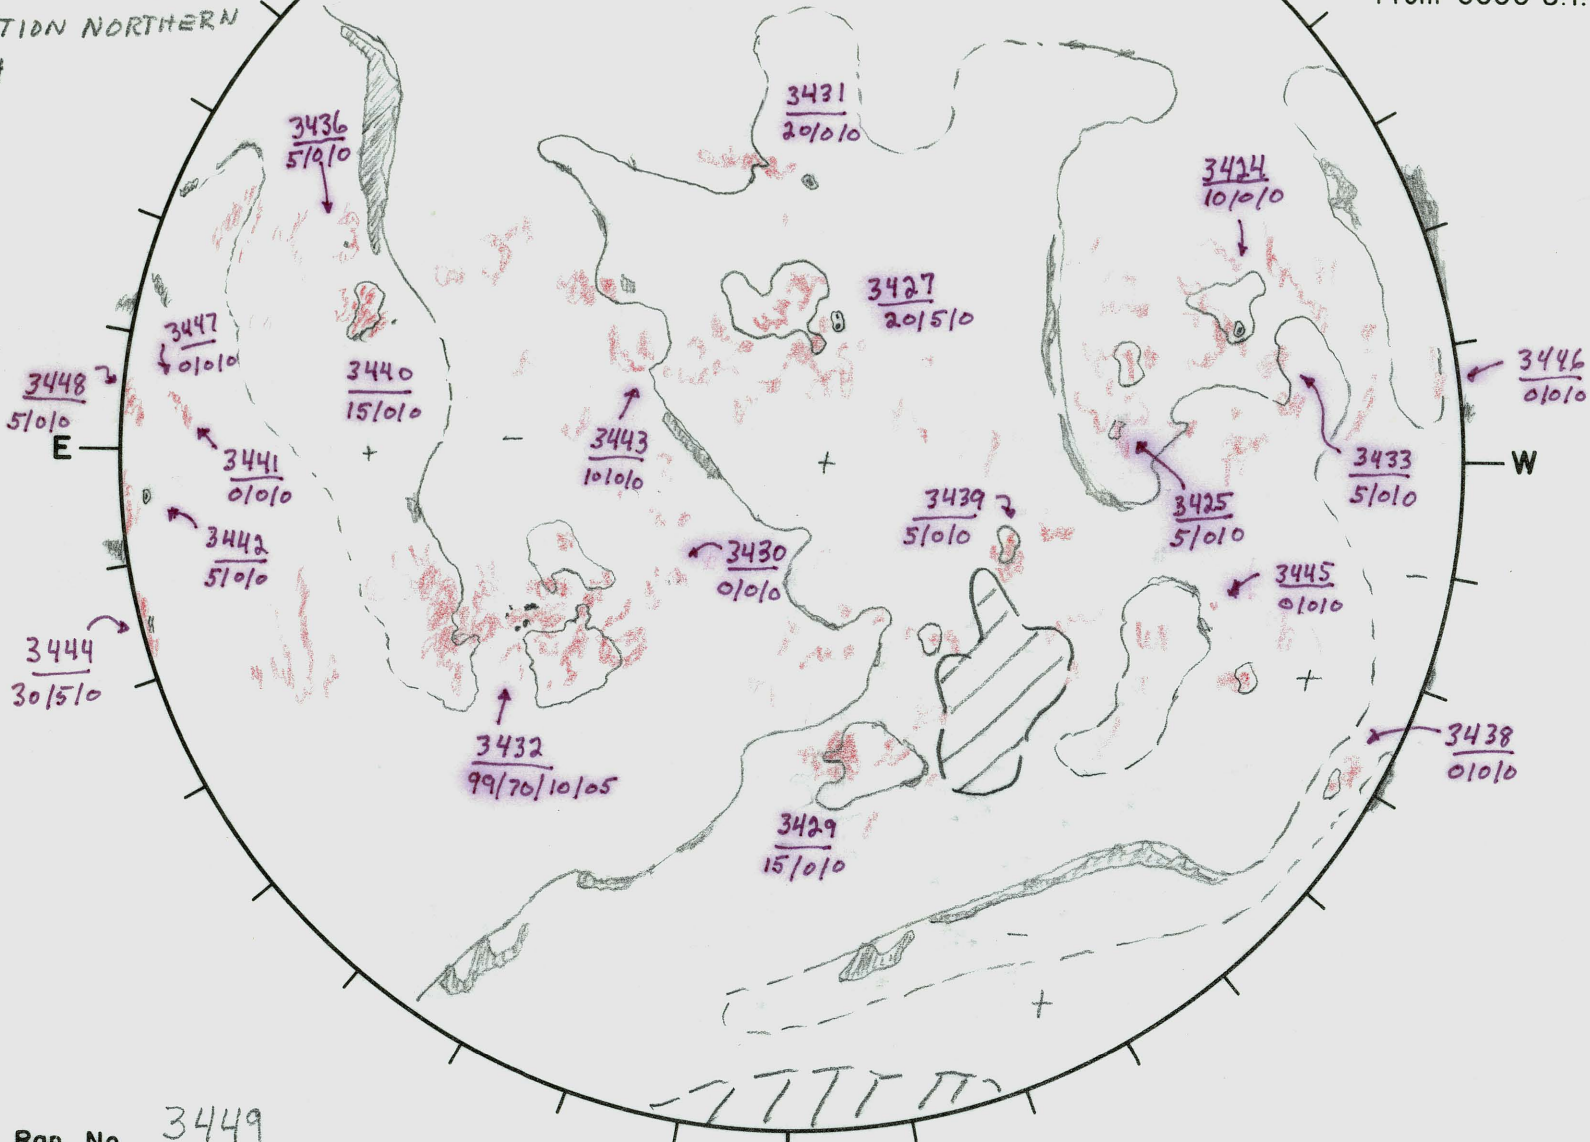

Date: 03 NOV 81
 Time: 02/2150 U.T.
 Observatory: BOULDER
 Forecaster: SUTORIK

NOTE: QUALITY OF GRAM
 TOO POOR TO
 POSITION NORTHERN
 L H

Whole Disk Forecast

C	M	X	P
99	75	10	05

24 Hour Forecast
 From 0000 U.T. to 0000 U.T.

Next Rgn. No. 3449

L† 75°
 B† +4°