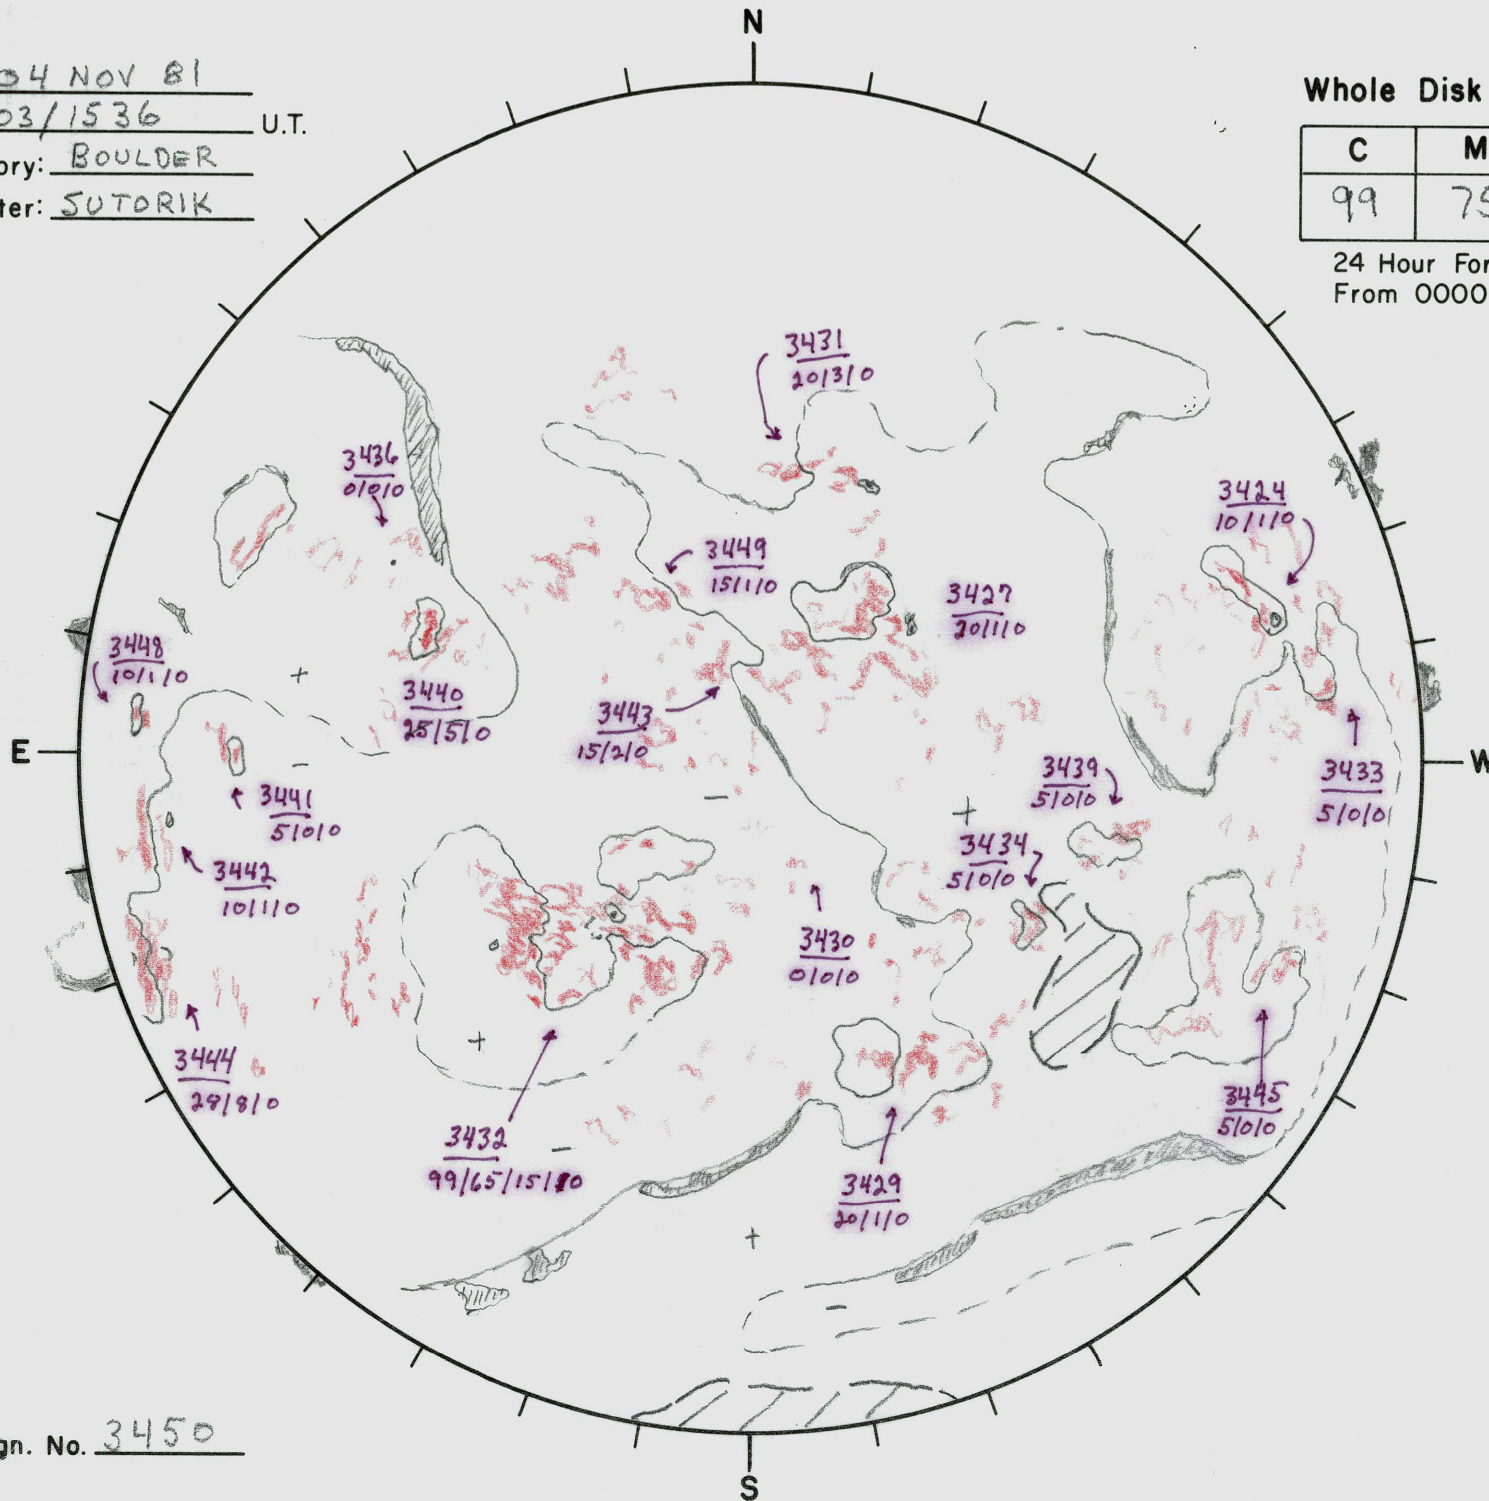

Date: 04 NOV 81
 Time: 03/1536 U.T.
 Observatory: BOULDER
 Forecaster: SUTORIK

Whole Disk Forecast

C	M	X	P
99	75	15	10

24 Hour Forecast
 From 0000 U.T. to 0000 U.T.

Next Rgn. No. 3450

Lt 66°
 Bt +4°