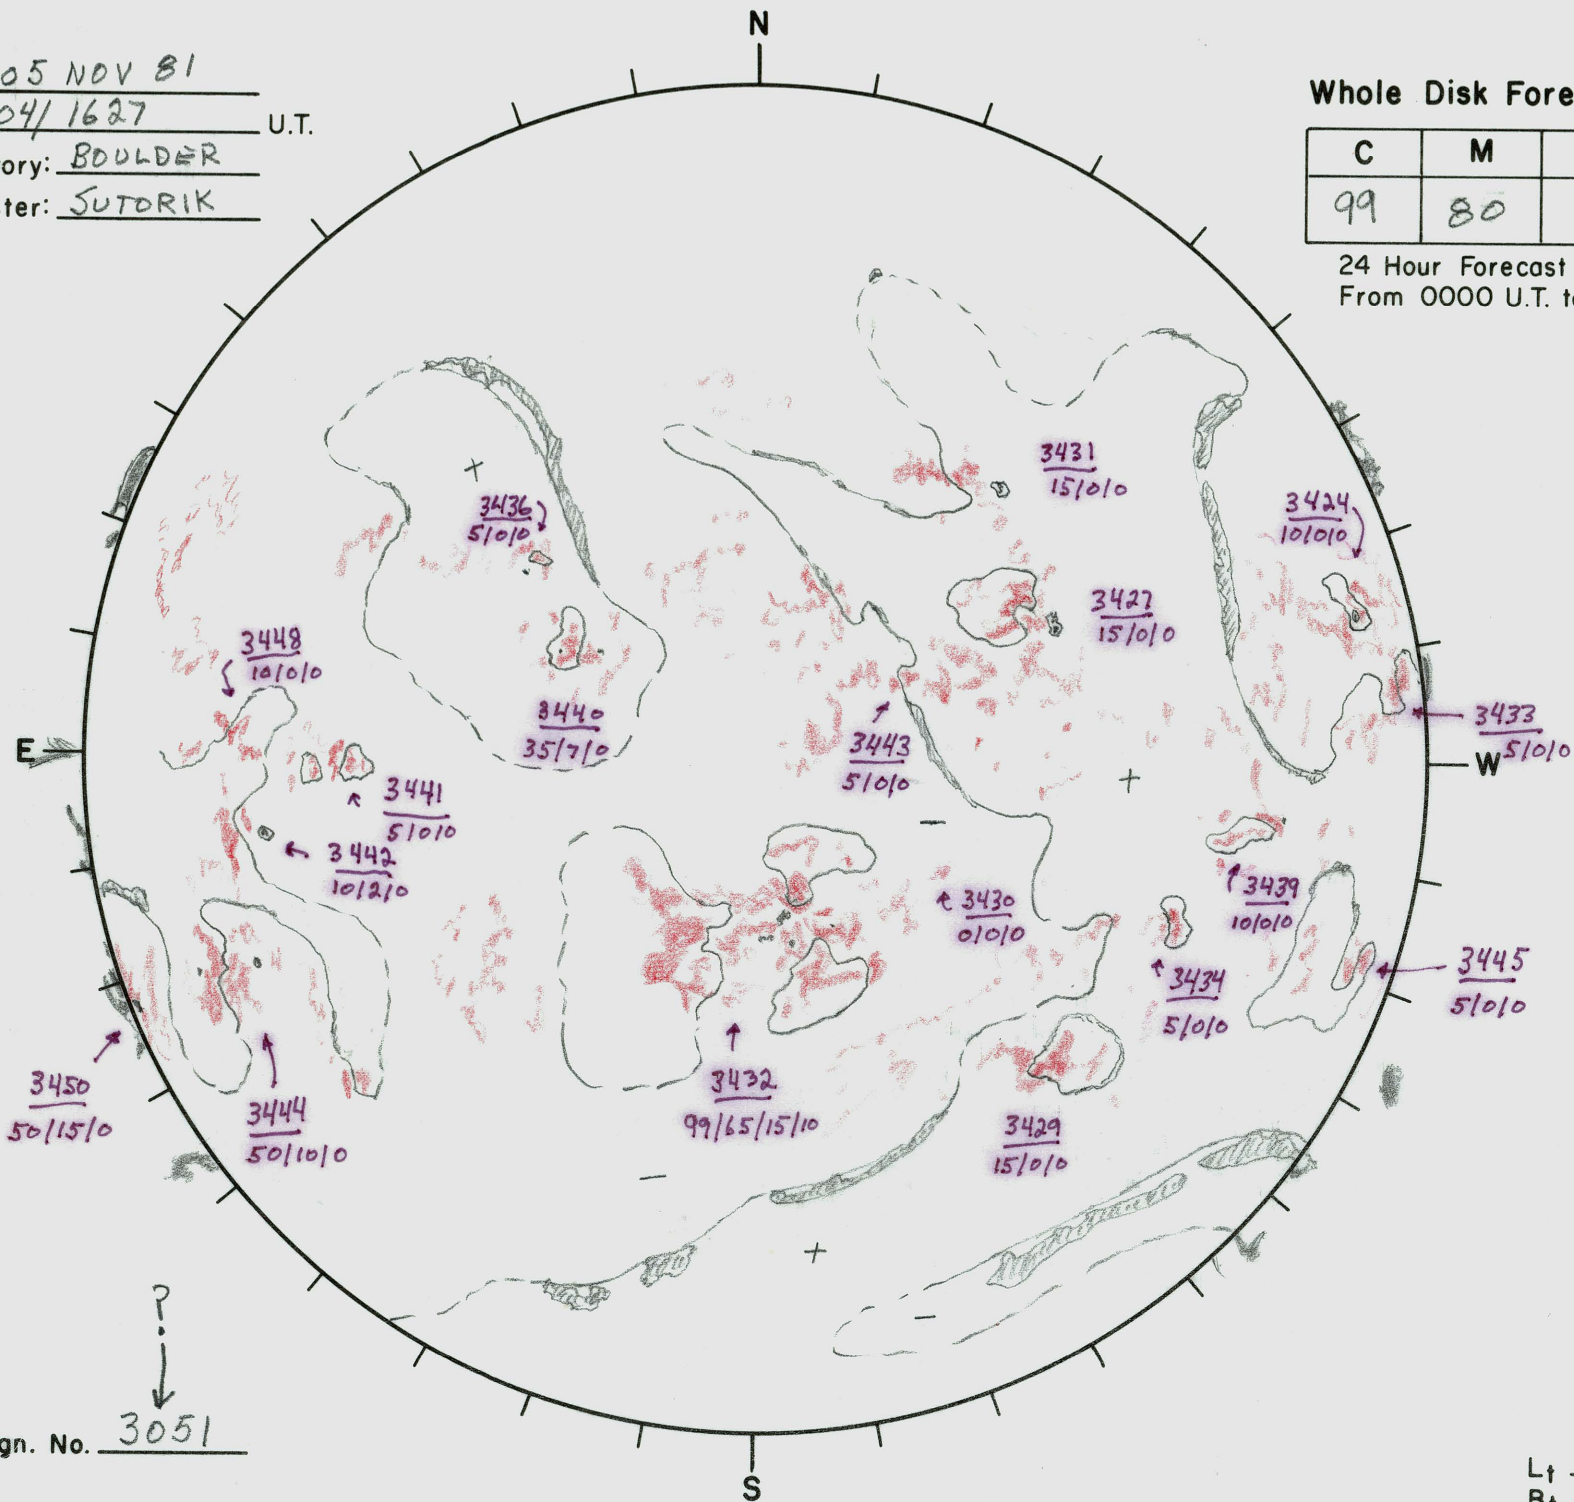

Date: 05 NOV 81
 Time: 04/1627 U.T.
 Observatory: BOULDER
 Forecaster: SUTORIK

Whole Disk Forecast

C	M	X	P
99	80	15	10

24 Hour Forecast
 From 0000 U.T. to 0000 U.T.

Next Rgn. No. 3051

Lt 53°
 Bt 4°