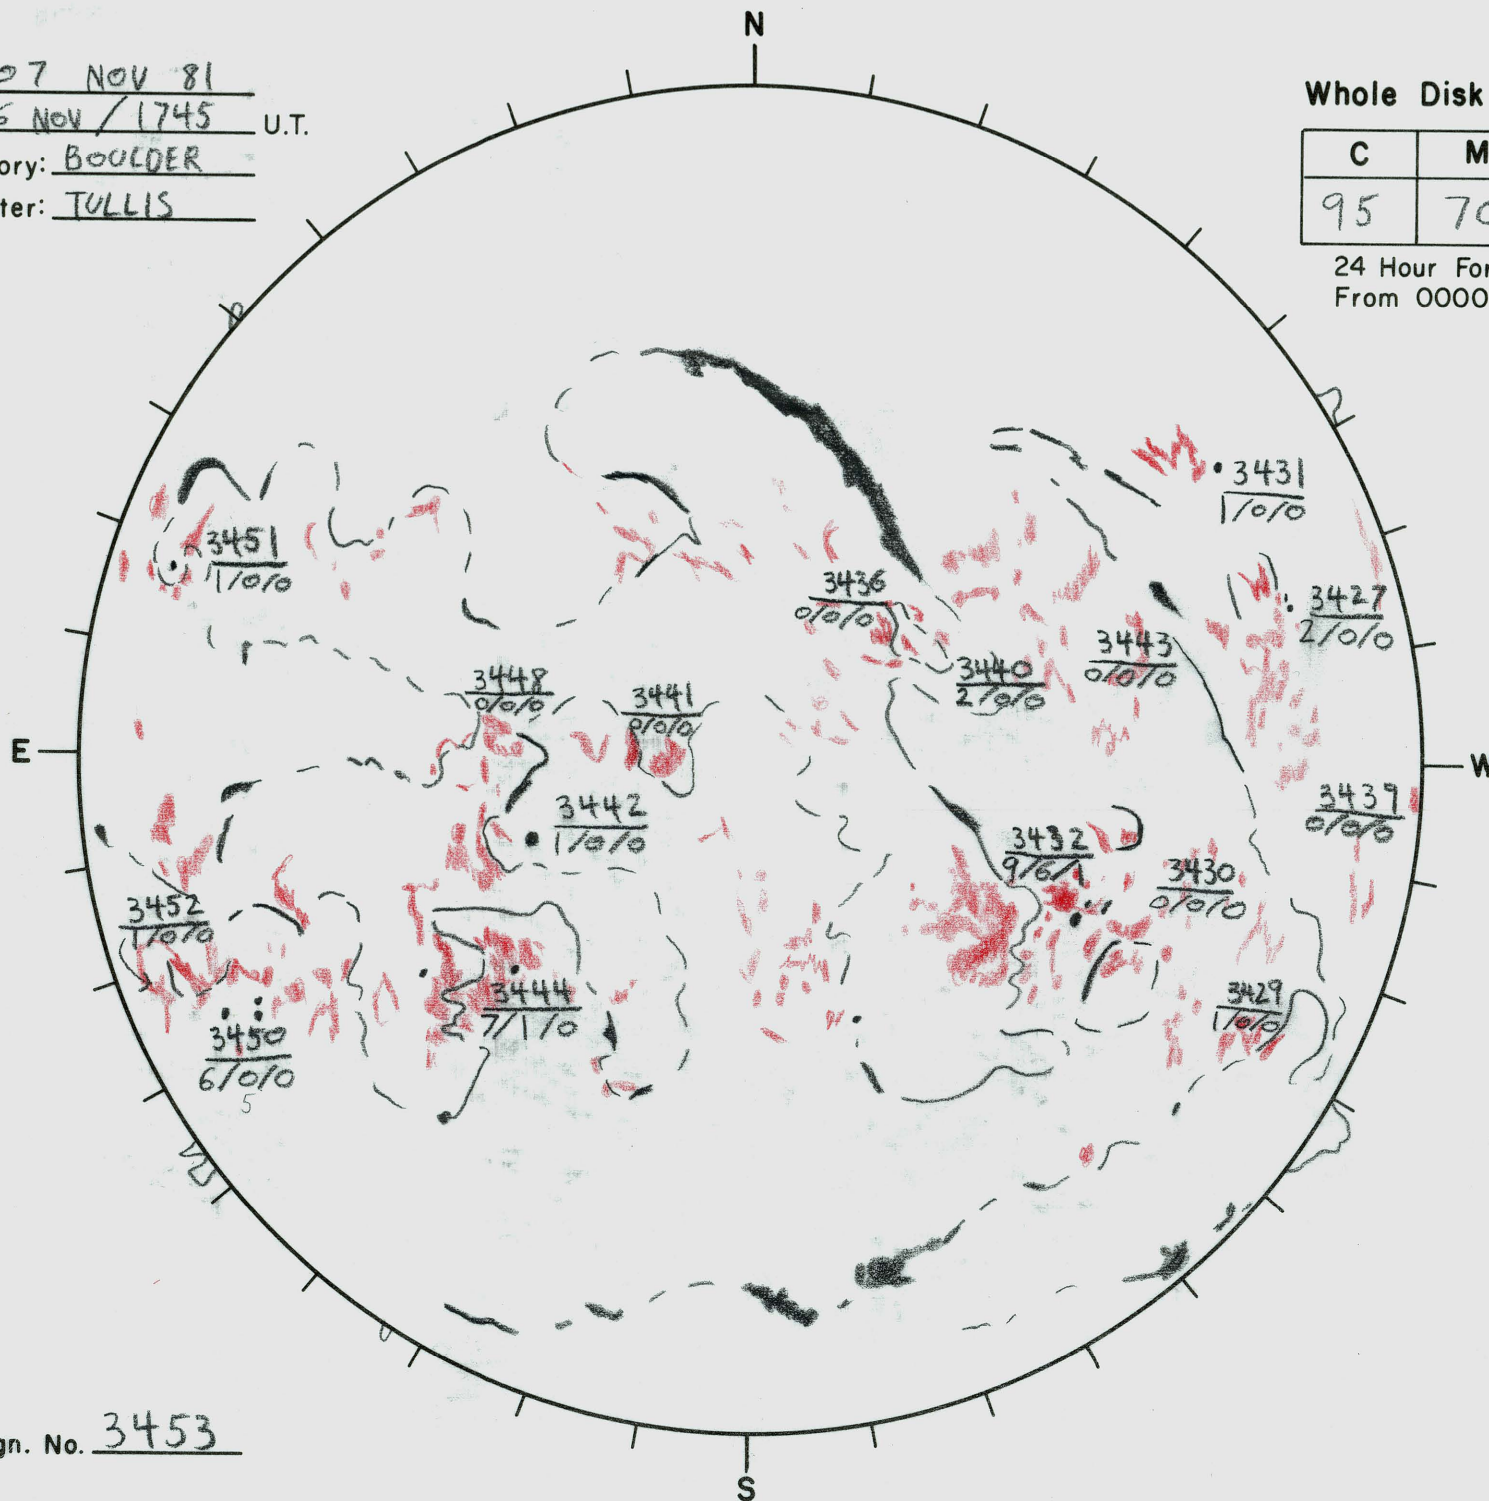

Date: 07 NOV 81
 Time: 06 NOV / 1745 U.T.
 Observatory: BOULDER
 Forecaster: TULLIS

Whole Disk Forecast

C	M	X
95	70	15

24 Hour Forecast
 From 0000 U.T. to 0000 U.T.

Next Rgn. No. 3453

L_t 25.1
 B_t +3.76