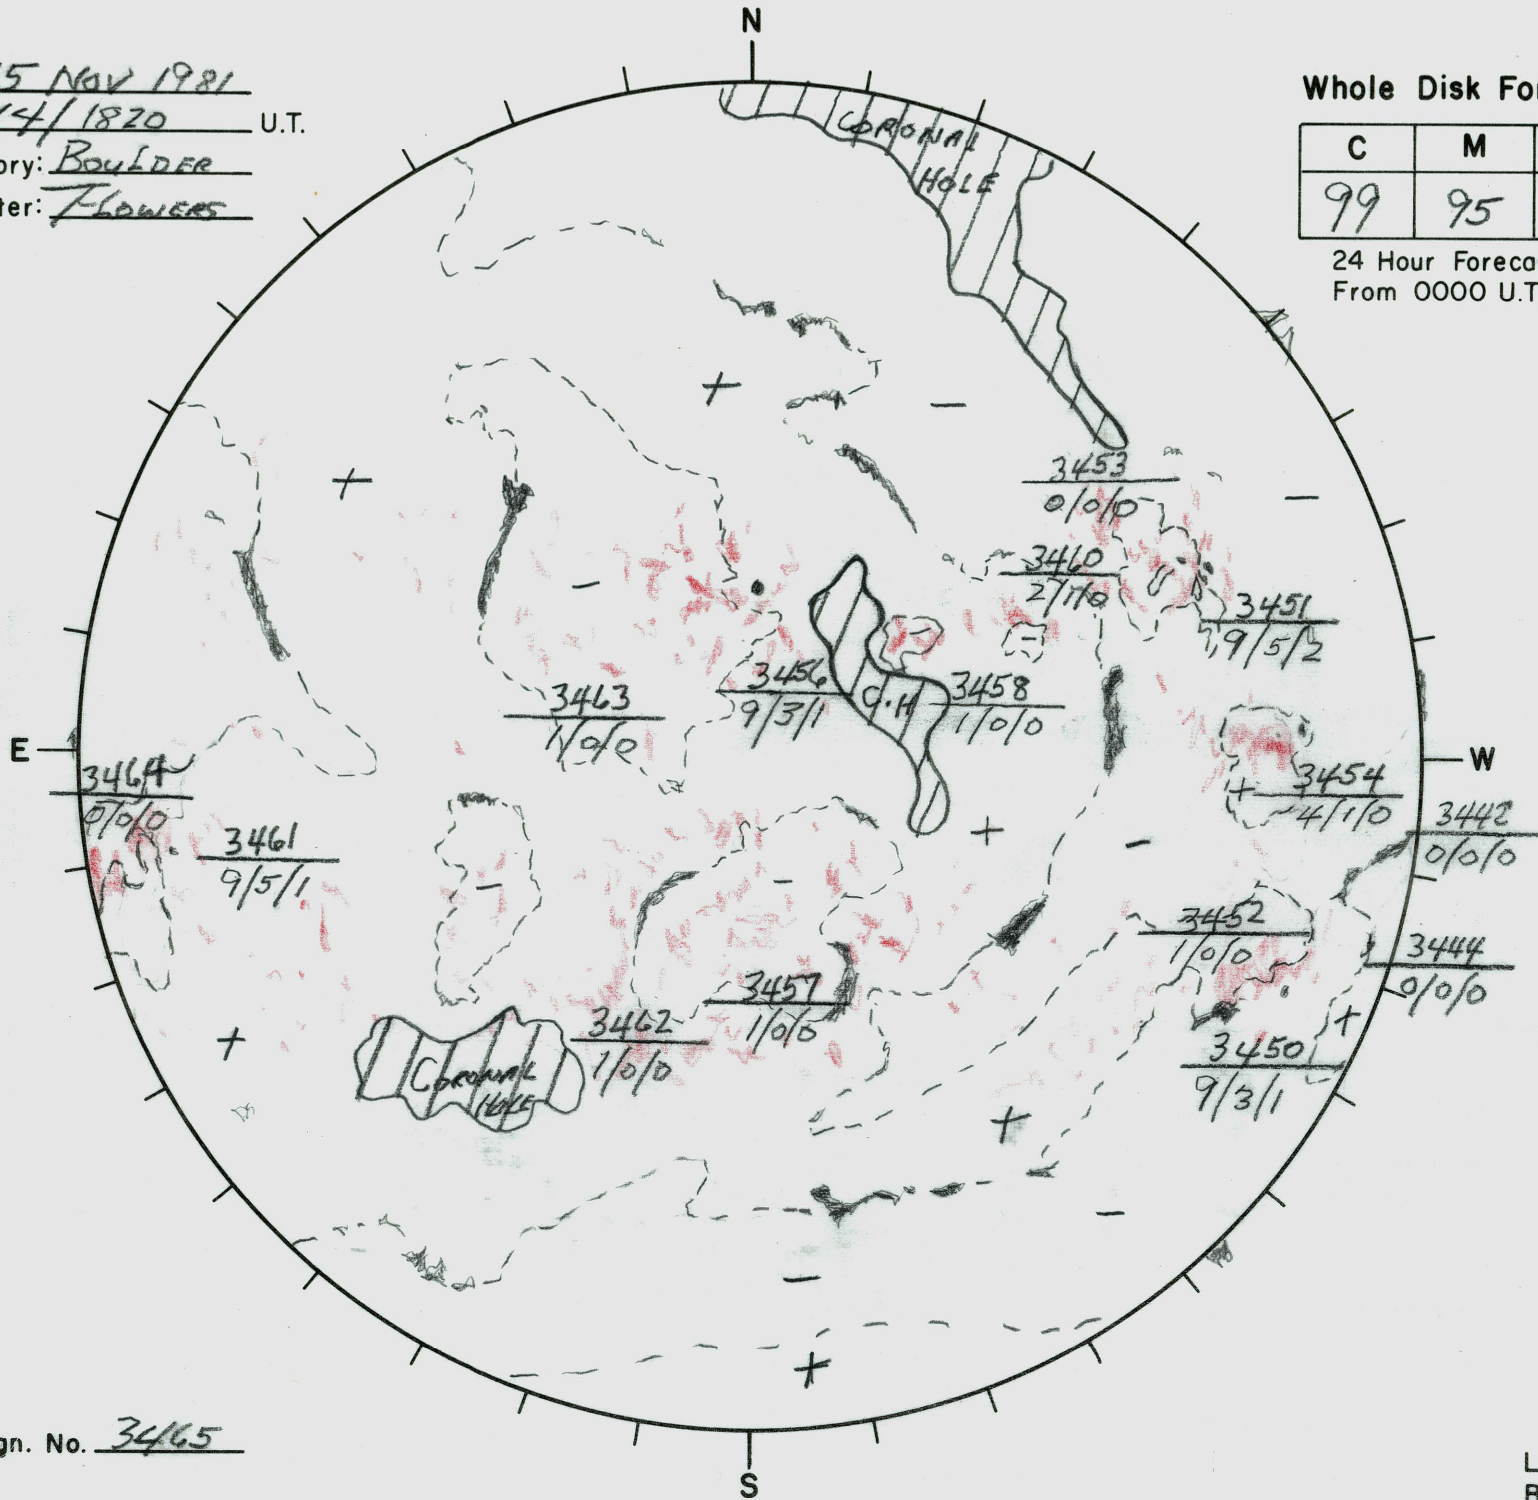

Date: 15 Nov 1981
 Time: 14/1820 U.T.
 Observatory: BOULDER
 Forecaster: FLOWERS

Whole Disk Forecast

C	M	X	P
99	95	30	30

24 Hour Forecast
 From 0000 U.T. to 0000 U.T.

Next Rgn. No. 3465

L† 279
 B† +2.9