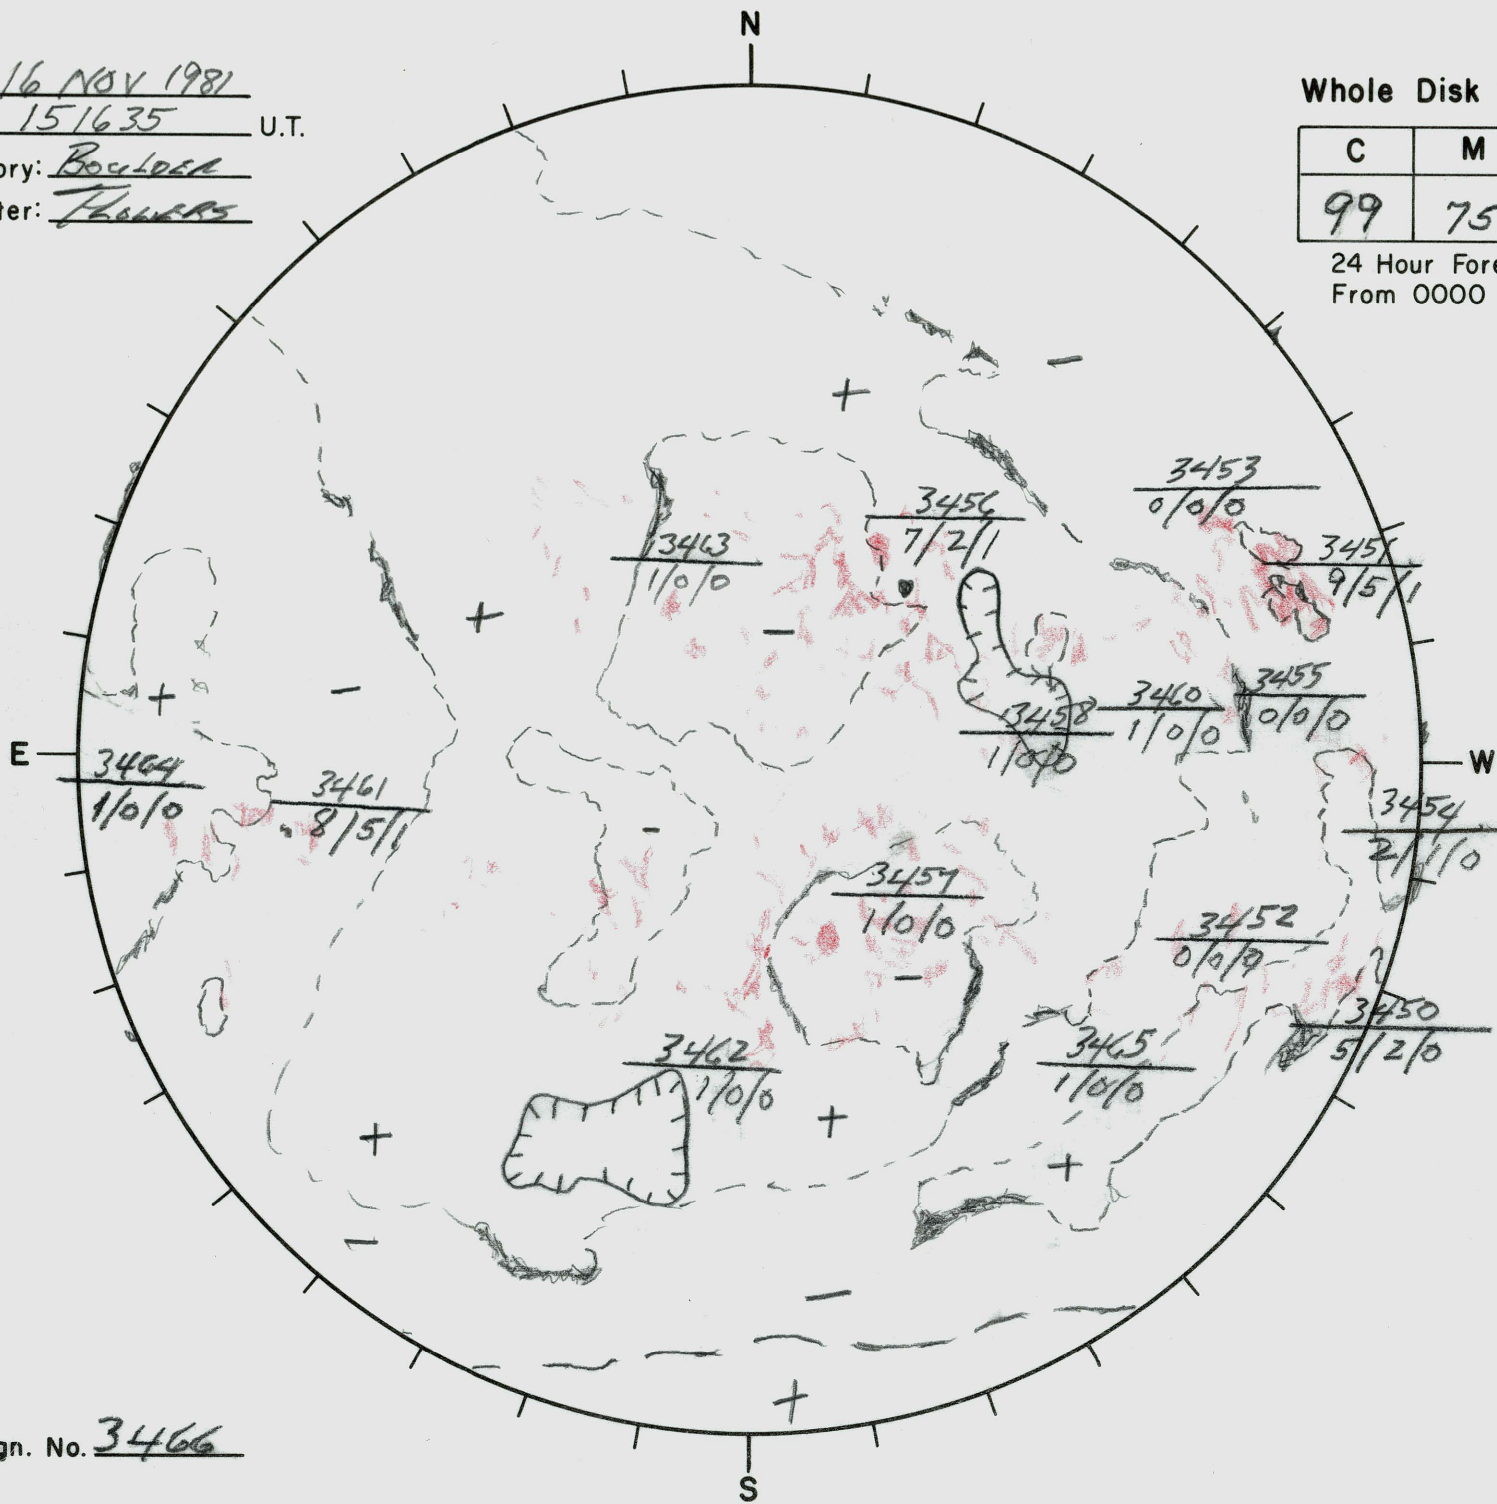

Date: 16 NOV 1981  
 Time: 151635 U.T.  
 Observatory: BOULDER  
 Forecaster: FLOWERS

Whole Disk Forecast

C	M	X
99	75	10

24 Hour Forecast  
 From 0000 U.T. to 0000 U.T.

Next Rgn. No. 3466

L† 267  
 B† +2.8